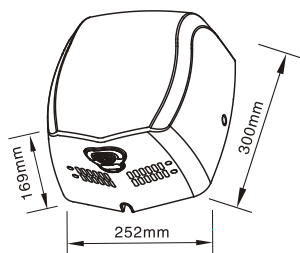

Replacement filter included

Single phase 220V to 240V 50Hz

dimensional drawing

Dimensions in mm.

HHD

0900RB

Hand Dryer

product information

	HHD
	0900RB
Finish & Operation	Brushed Steel
Rated Power (W)	900
Full Load Current	3.9A
Air Speed (m/s)	105
IP Rating	IP22
Unit Weight (kg)	3.4