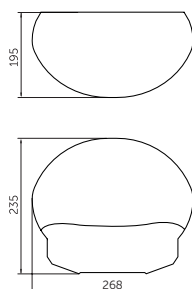

HDD1350RW

Dimensions in mm.

HHD

EcoSwitch Hand Dryer

product information

	HHD
	1350RW
Finish & Operation	White Epoxy Manual
Rated Power (W)	600/1350
Full Load Current	3.9
Air Speed (m/s)	106
Unit Weight (kg)	3.8