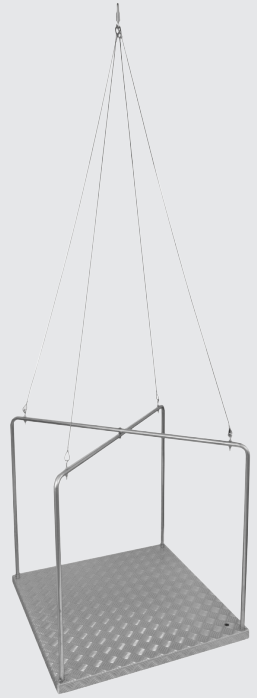

Munters Rotem RBS-TH Hanging Turkey Scales

Munters / Rotem provides bird scales with platforms designed to work in the rigorous conditions found in industrial turkey sheds.

Features & Benefits

- Turkey hanging station with a capacity of 200 kilograms / 440 pounds
- Made from aluminium