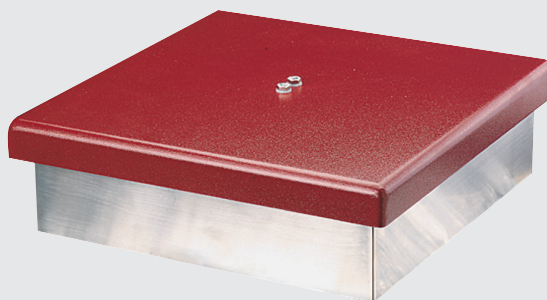

Munters Rotem RBS Floor Scales

Munters / Rotem provides bird scales with platforms designed to work in the rigorous conditions found in industrial chicken sheds.

Features & Benefits

- Chicken weighing platform with a capacity of 30 kilograms / 66 pounds
- Rigid stainless steel construction