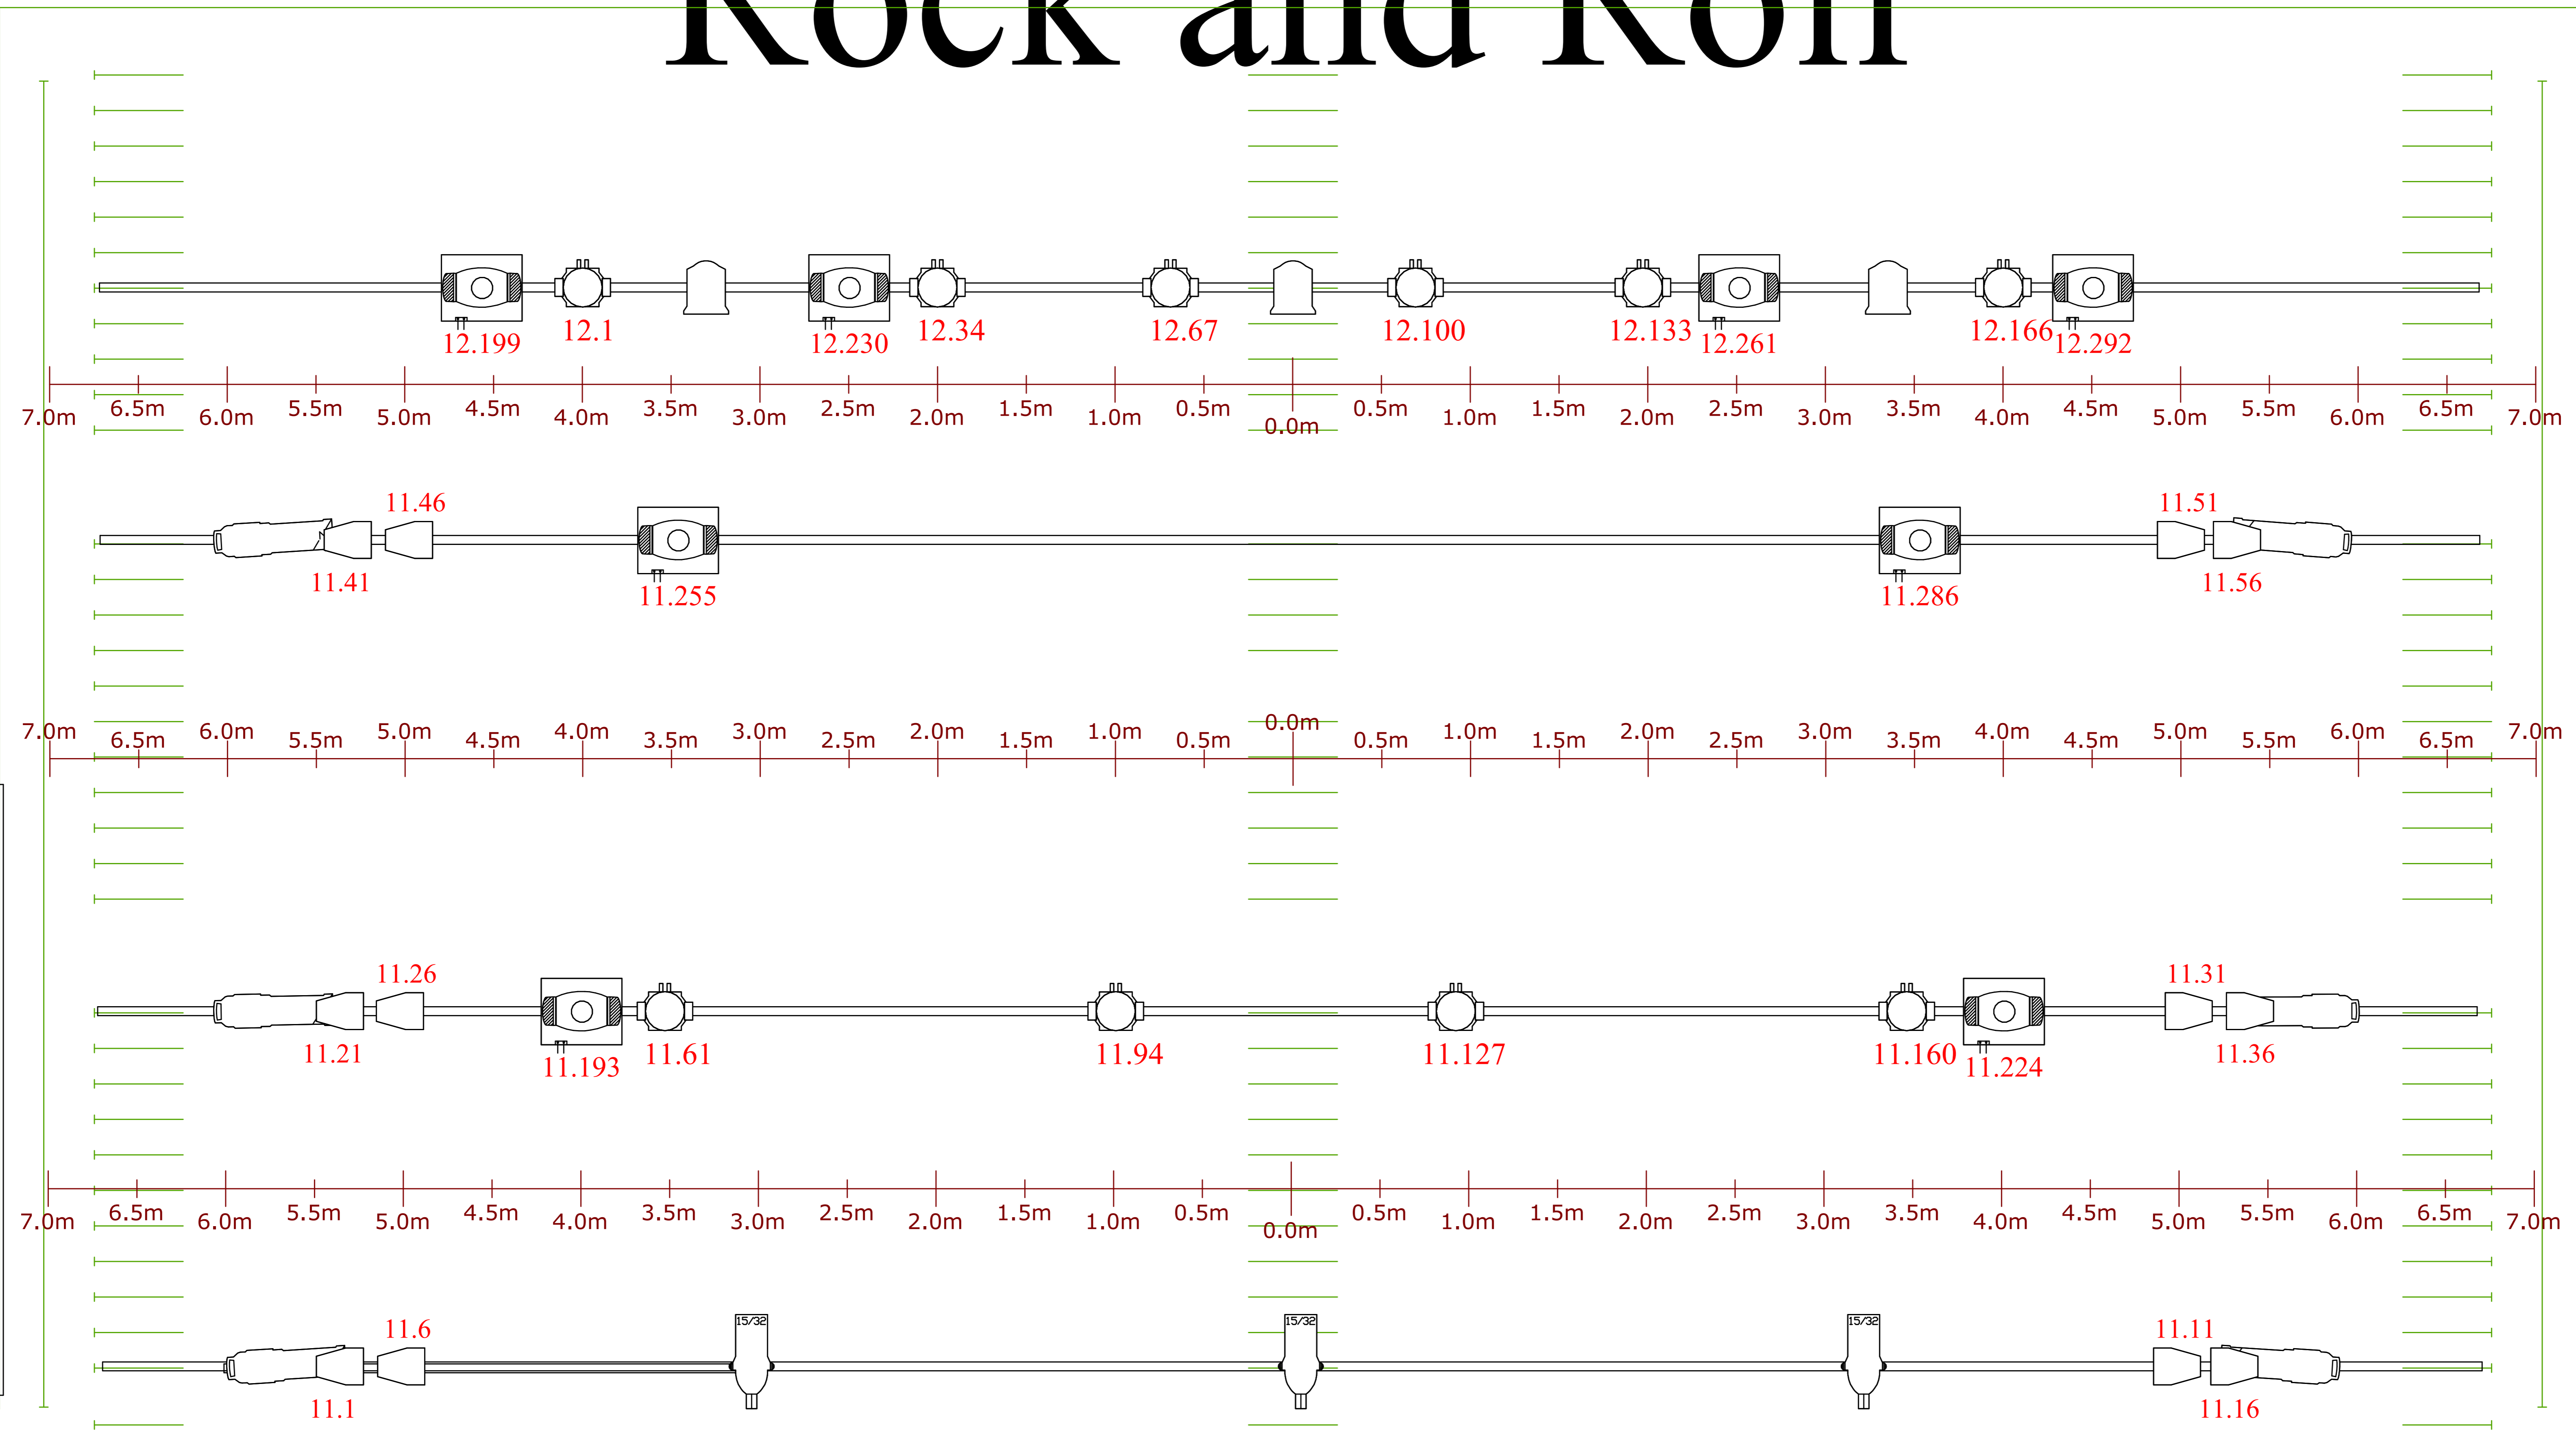

# Rock and Roll

## Key

- SPX 15/35  3
- SPX 15/35  6
- mac 700 profile  8
- Cantata F 1.2KW  18
- Cheuvet r1 wash  10
- S4 par  6
- S4 Coloursource Par DB  12
- coloursource Cyc (Rigged as required)  7

Please note Non dim numbers here

- CW 34 Cyc
- CW 30 floods
- CW 28 LX 4
- CW 27 LEGS
- CW 26 BRD
- CW 23 LX 3
- CW 27 LEGS
- CW 21 BRD
- CW 16 TABS
- CW 15 3M BRD
- CW 12 LX 2
- CW 11 LEGS
- CW 10 BRD
- CW 6 BRD
- CW 4 LEGS
- CW 2 LX 1