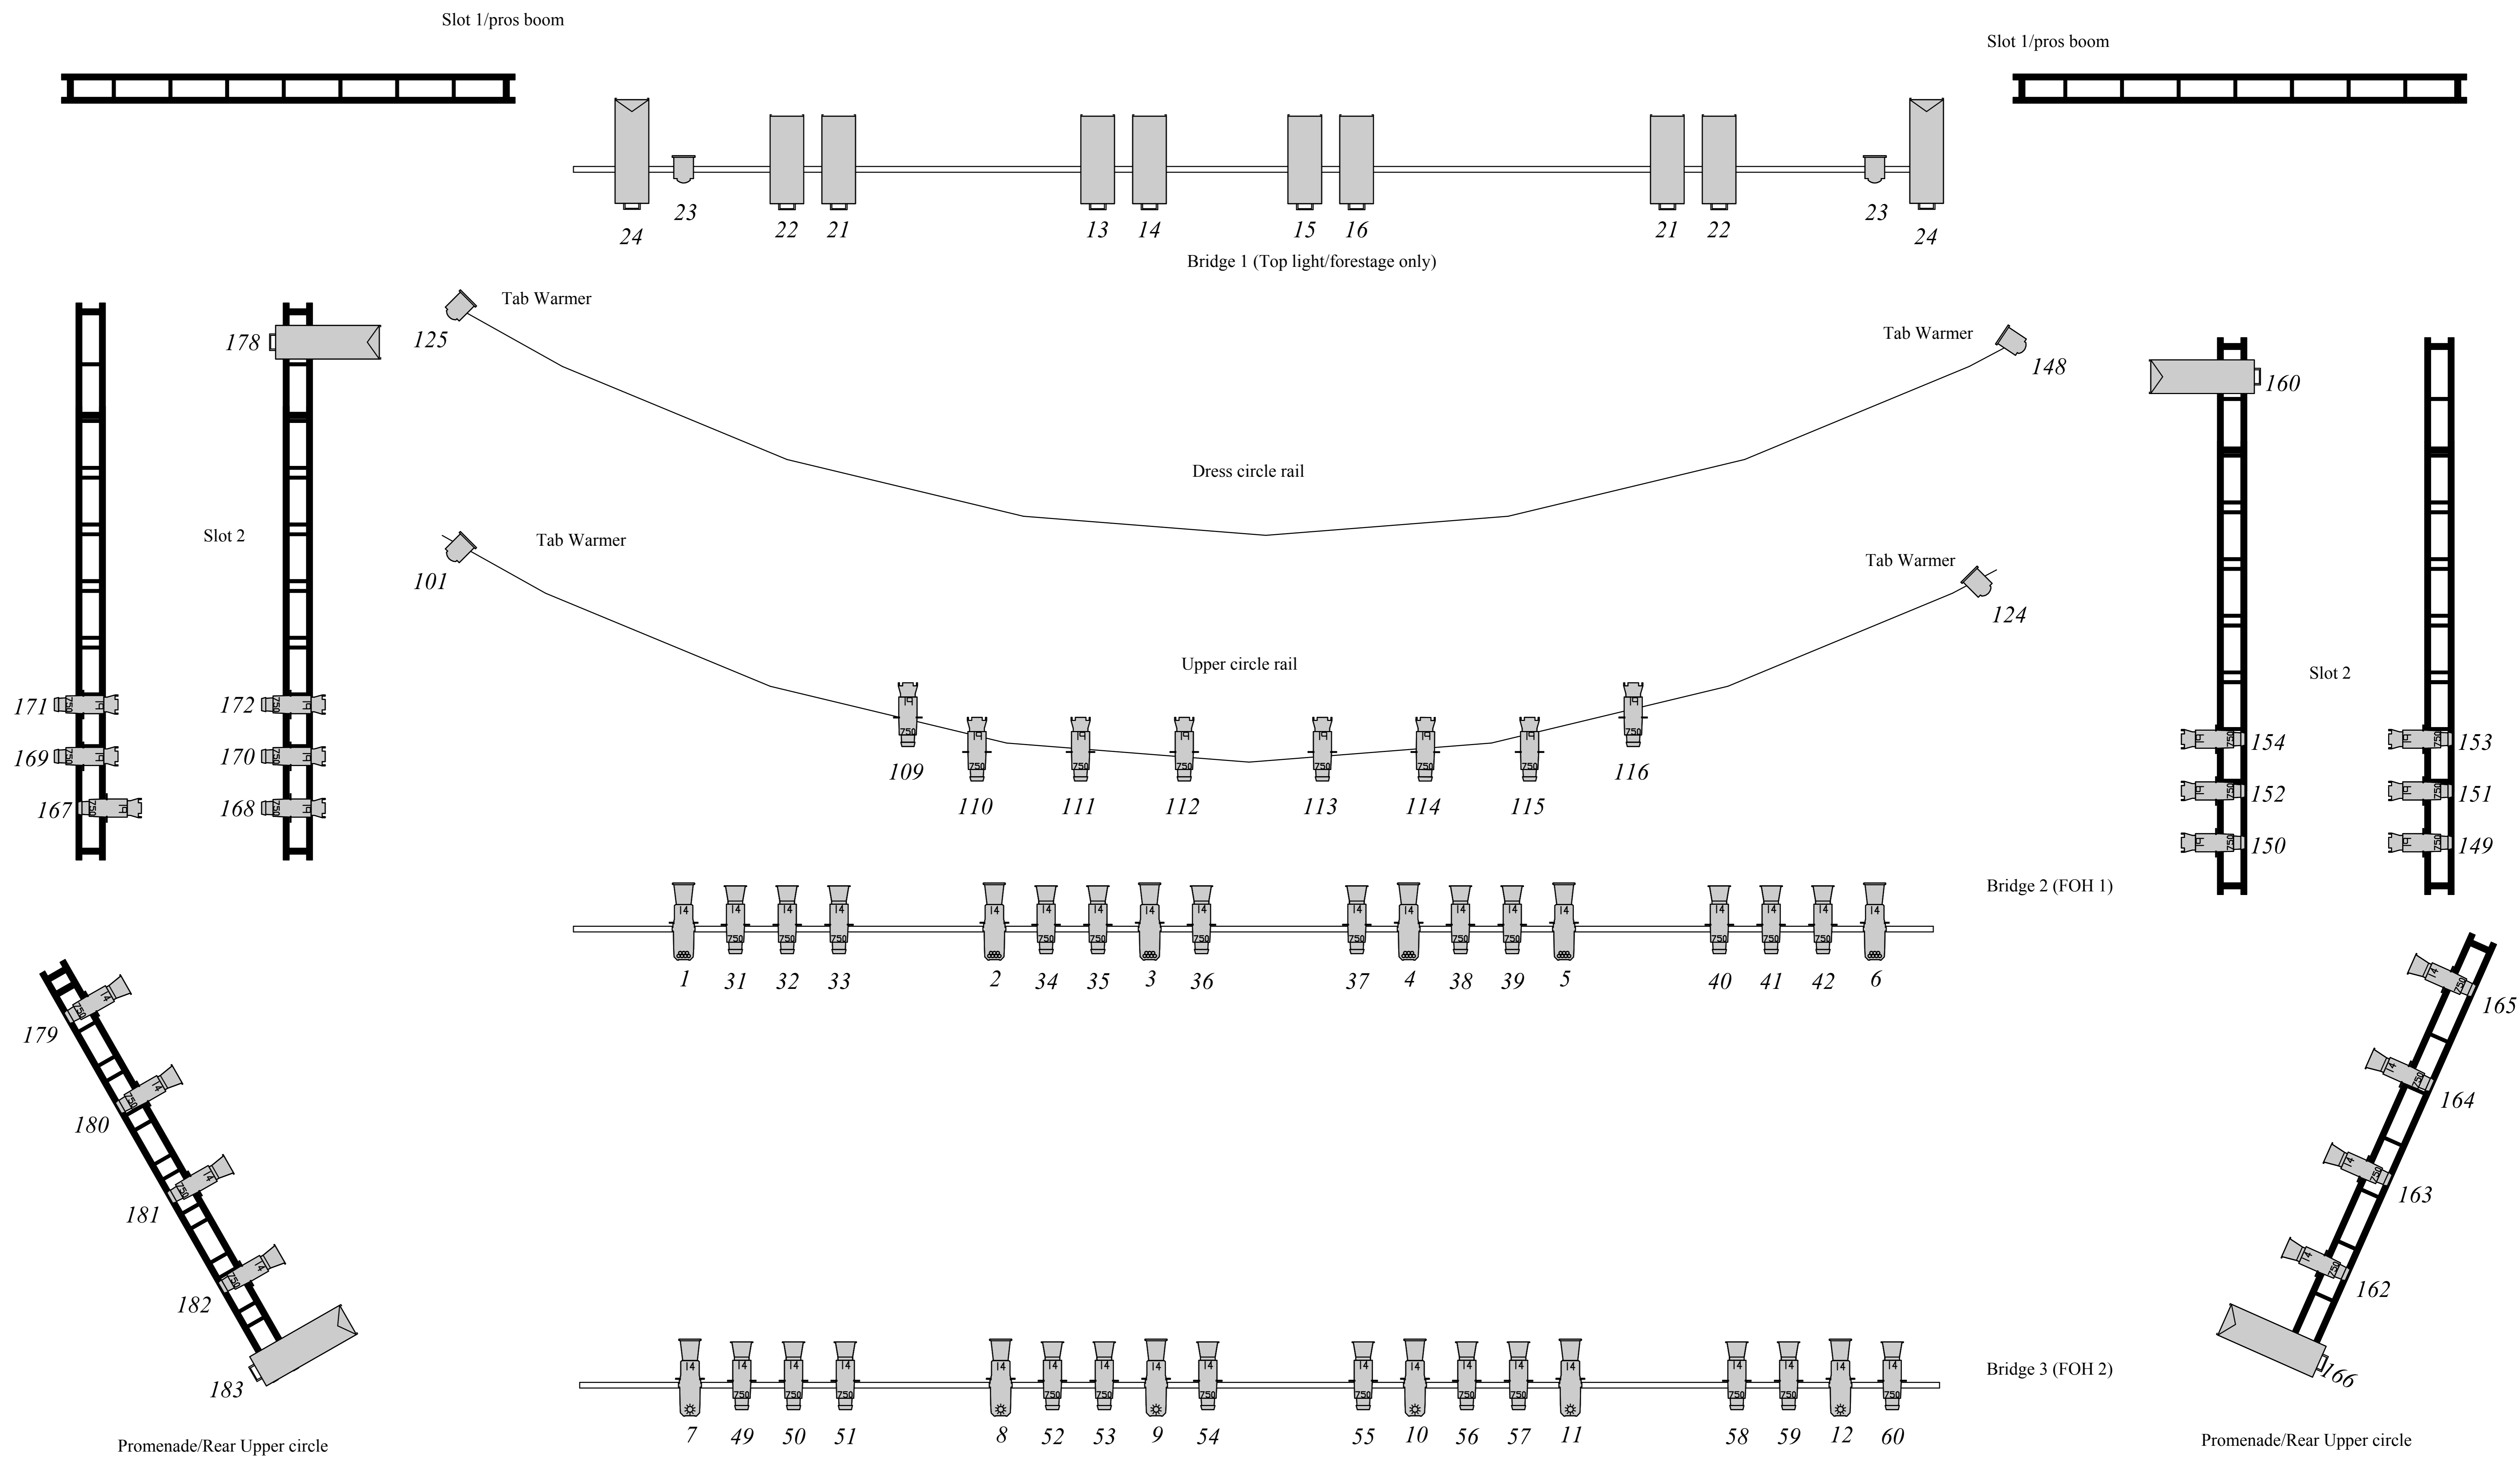

Key

-  S4 lustr 2
-  S4 lustr HD
-  S4 14 degree
-  S4 19 degree
-  Cantata 11/26
-  Cantata 18/32
-  Freedom Fresnel

Followspots

- 
- 2 X Aramis 2.5Kw HMI F/S  
central behind bridge 3

Lyric Theatre FOH LX Plan

Schematic NOT TO SCALE