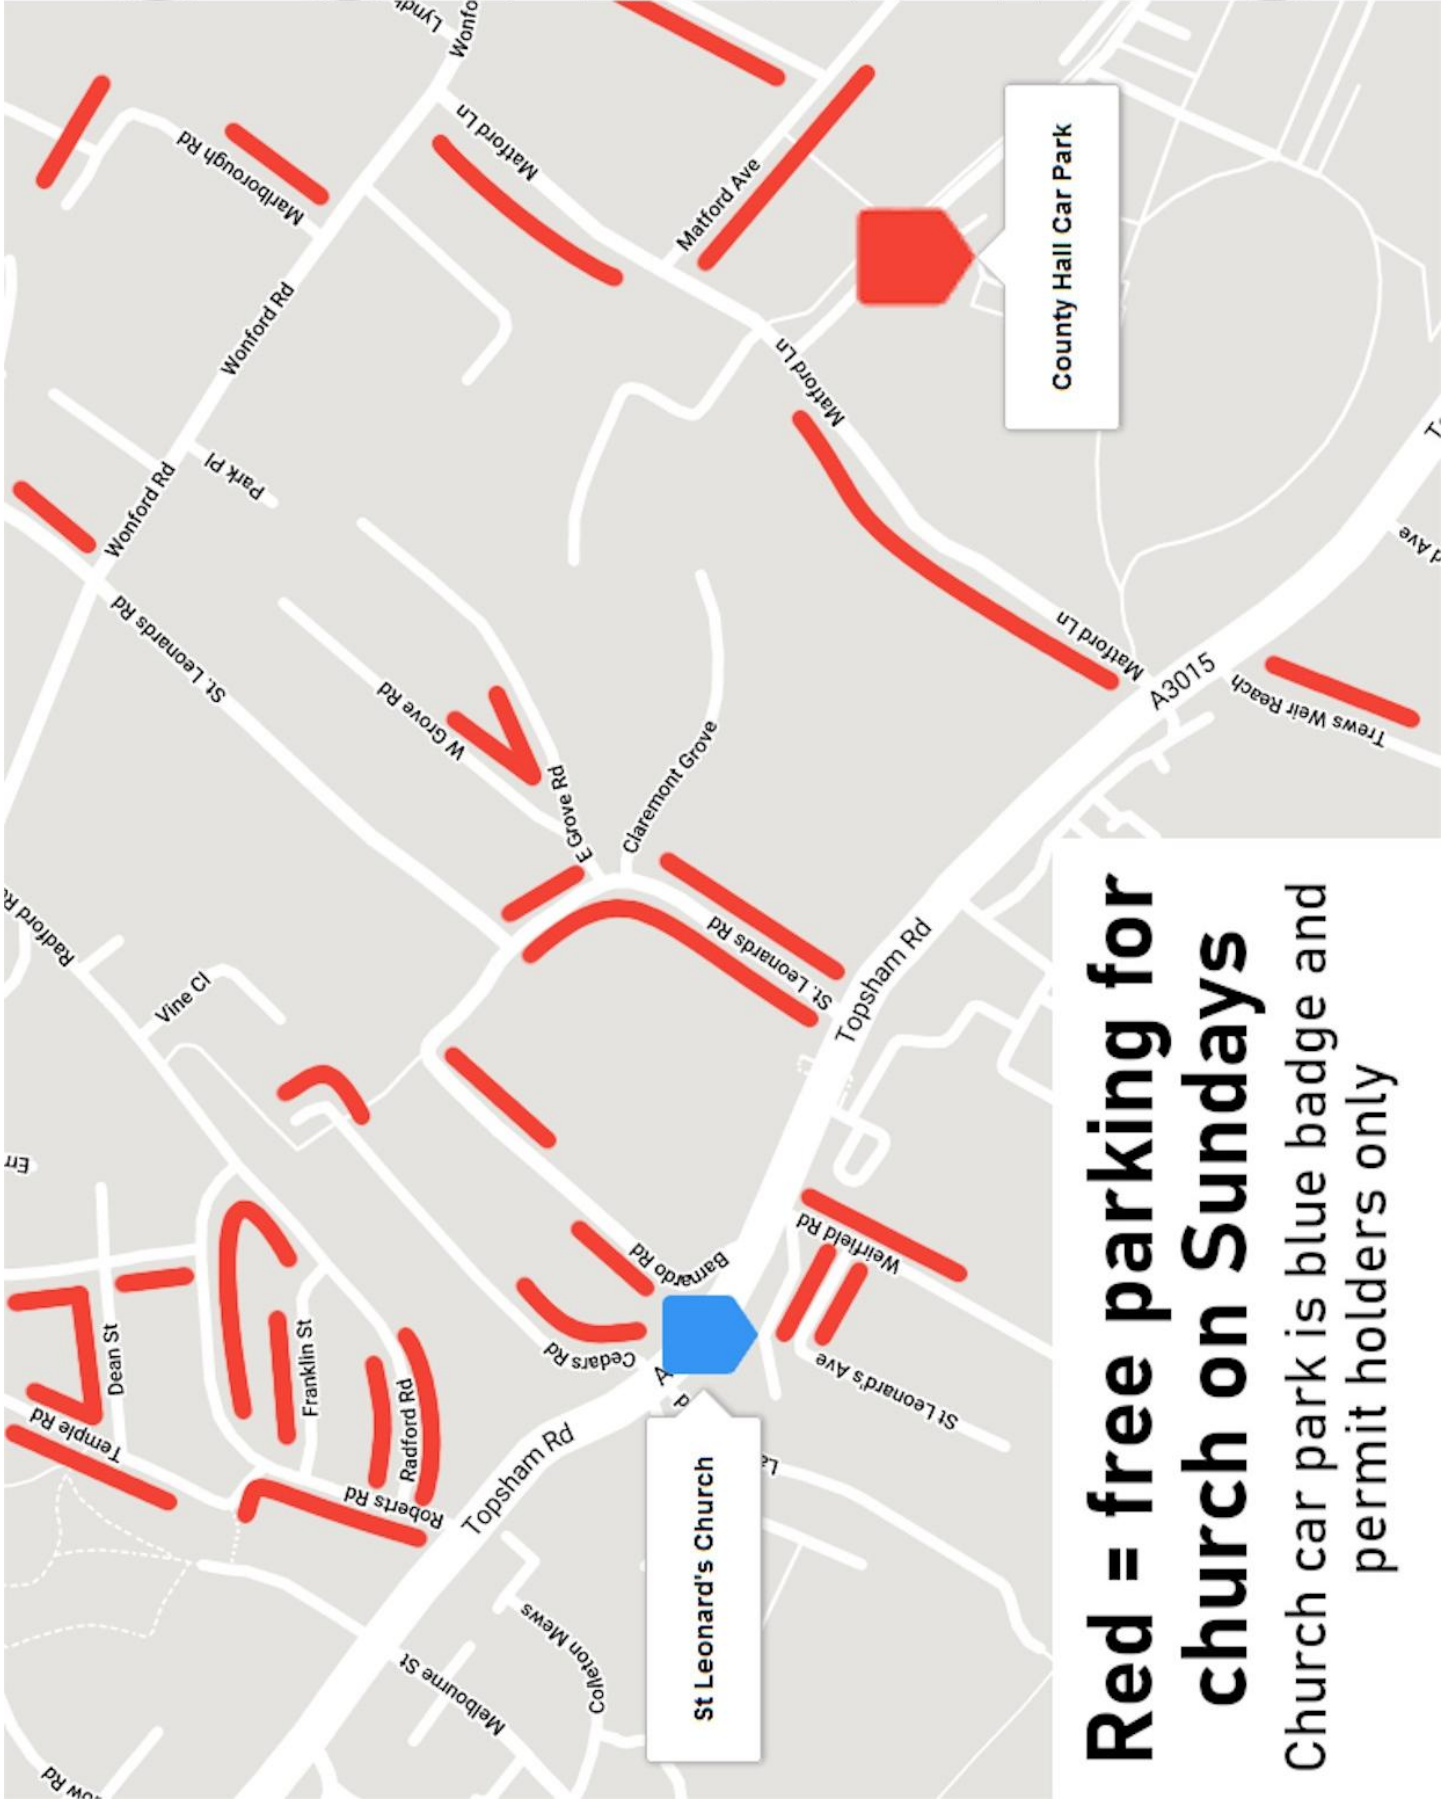

MIDWEEK

Red = free limited time parking
Purple = pay & display
(Church car park also available for
non-Sunday group use)

SUNDAYS

Red = free parking for church on Sundays
Church car park is blue badge and permit holders only