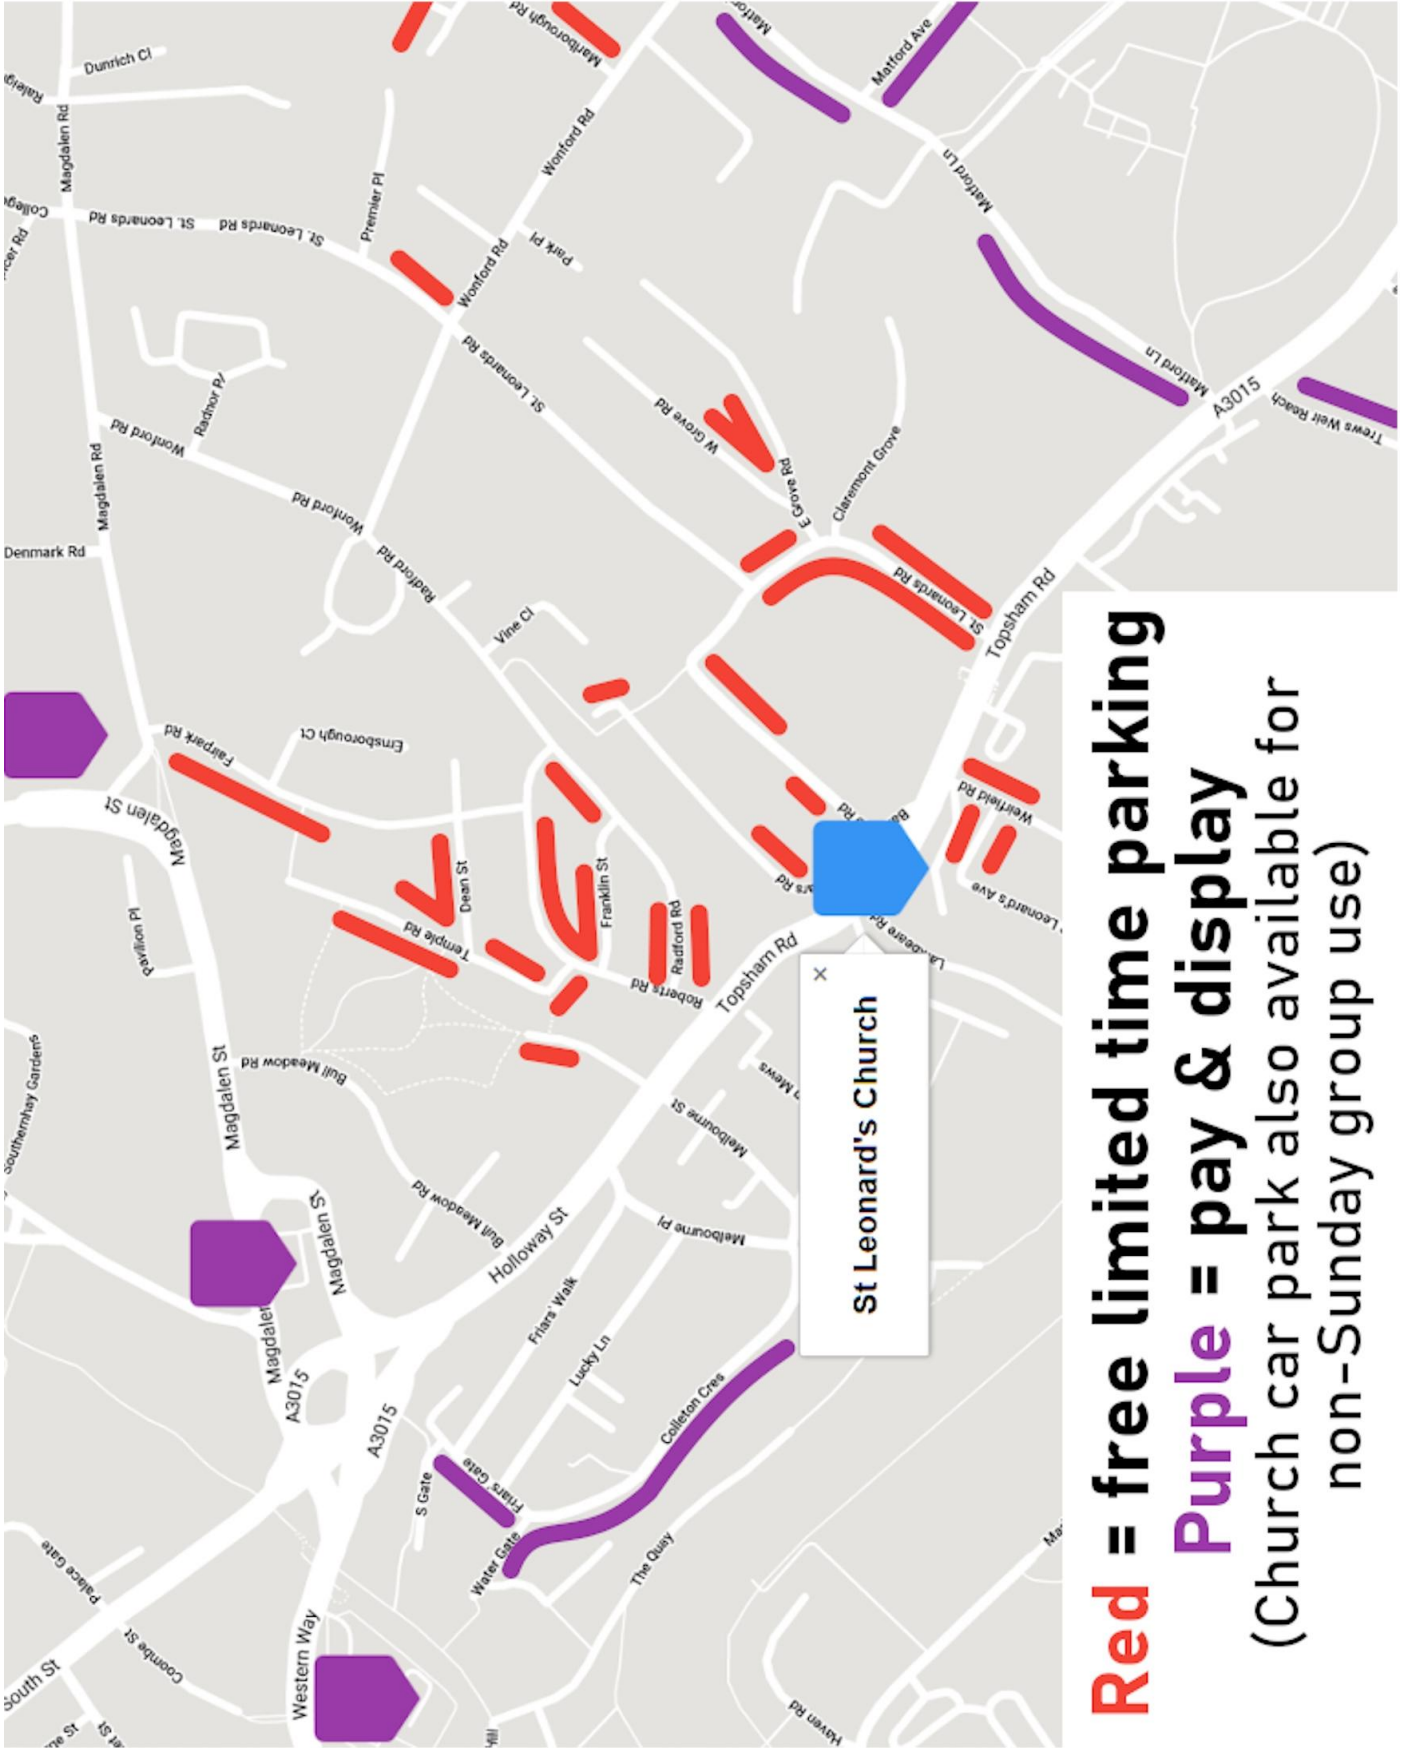

MIDWEEK

Red = free limited time parking
Purple = pay & display
(Church car park also available for
non-Sunday group use)

SUNDAYS

Red = free parking for church on Sundays
Church car park is blue badge and permit holders only