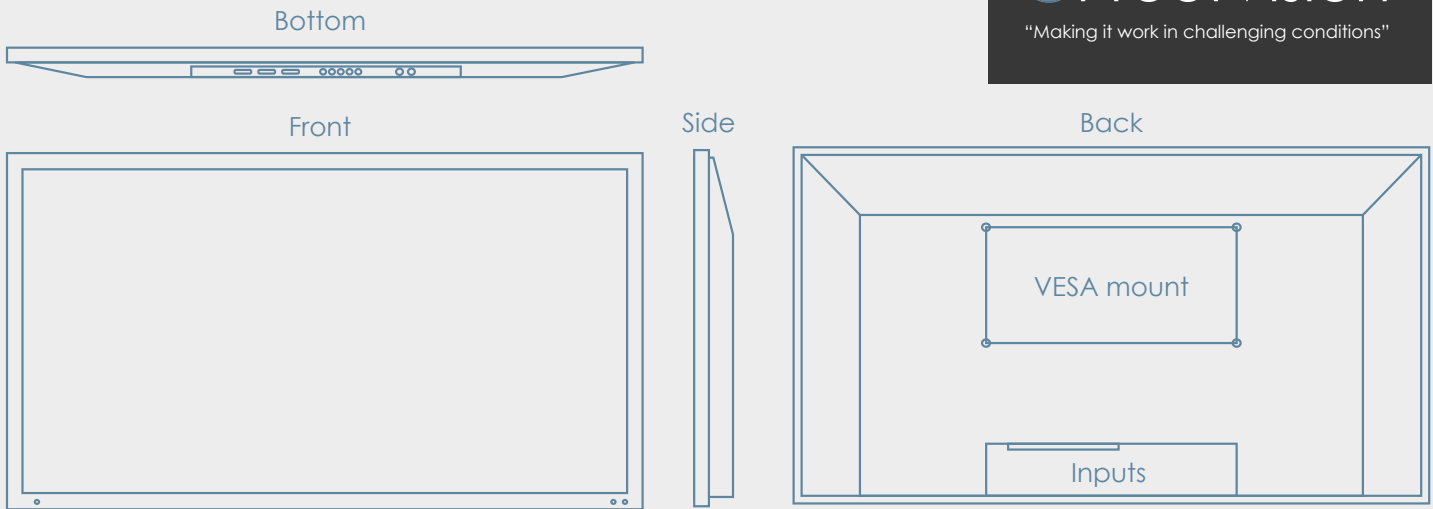

TECHNICAL SPECIFICATION

PV43LHB

Max resolution	1920x1080
Aspect ratio	16:9
Contrast ratio	5000:1
Brightness	700cd/m2
Viewing angle	178 degree /178 degree (H/V)
Frame material	Brushed aluminium
Colour	Silver
Max power consumption	≤120W
Power input range	AC 90 – 240V
TV systems	PAL B/G/SECAM/NTSC (optional)
Signal input	Analog DVB-T/T2/S/S2/C
Audio system	D/K,B/G,I,M
Multilanguage OSD	Yes
VGA	1PC
Mini AV	1Group
Mini YPbPr	1Group

HDMI	2PCS
RF	1PC
PC Audio	1PC
USB	1PC
Audio out	3.5mm line out
Built-in amplifier	(15W+15W output)
Waterproof remote control	1PC
VESA standard	200x200mm
VESA screw	4PCS
Cable box	Yes
Operating temperature	-20 to 60 degrees
Humidity	90%
Dimensions	970 x 580 x 56mm
Depth including inputs	56+13 = 69mm

PV43LHB-232

As above with the addition of RS232 & IR