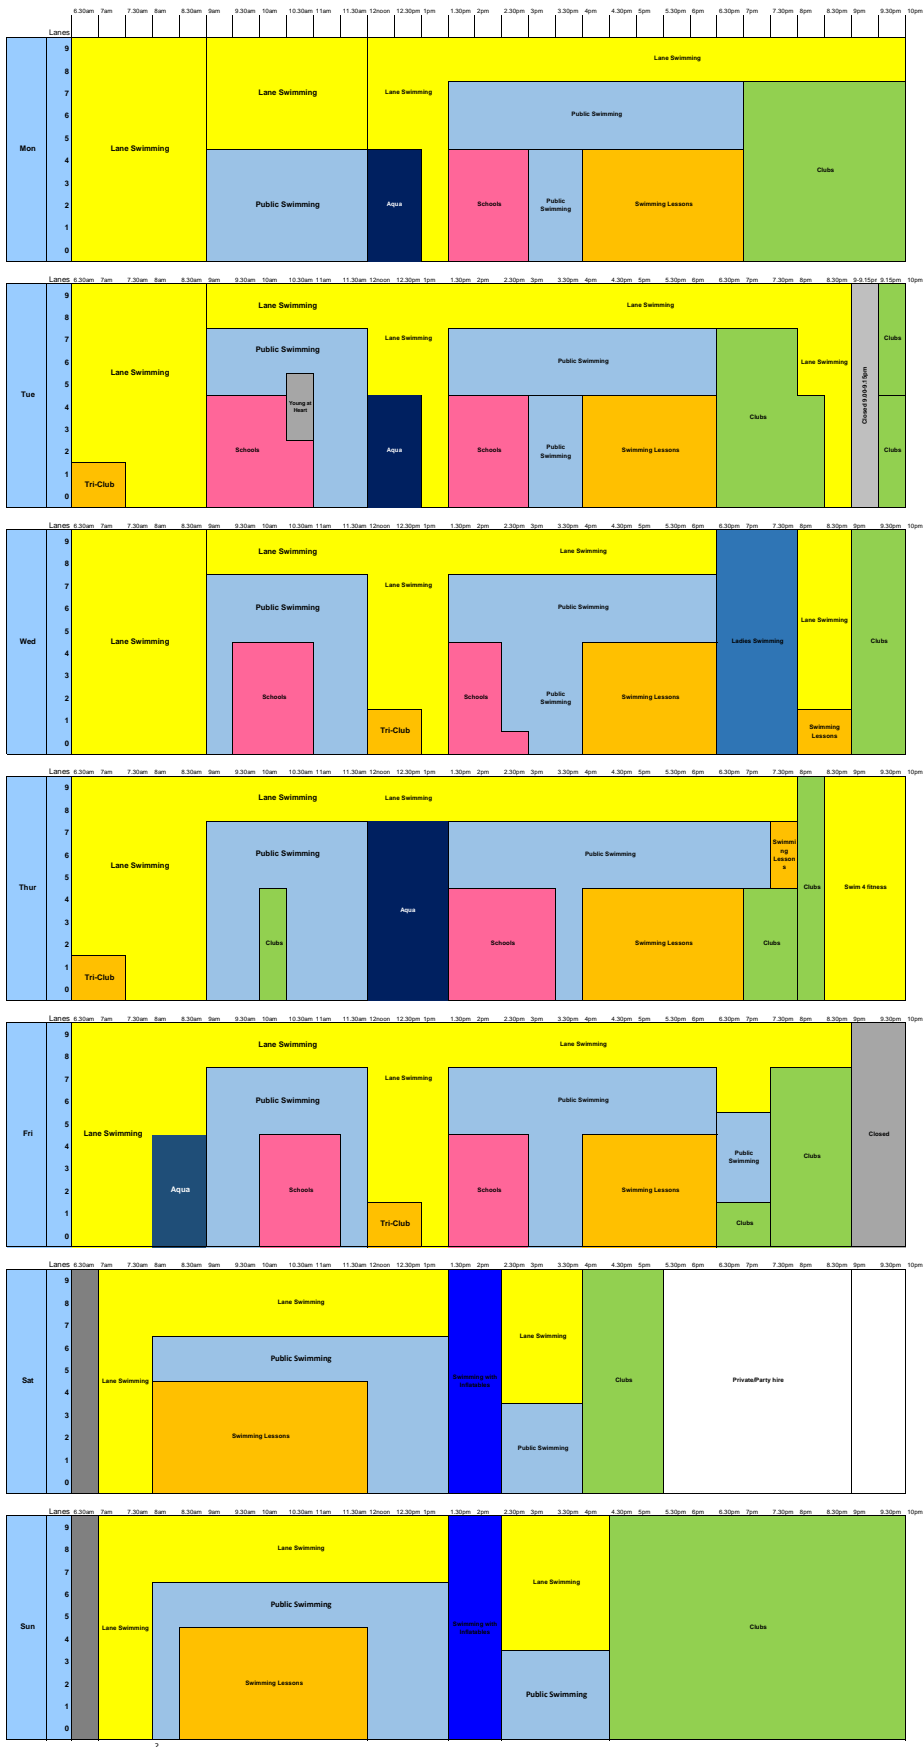

# Westminster Lodge Leisure Centre - Main Pool Term time

adult lessons

telescope water

is equal lanes for both classes??