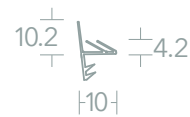

5 Regents Drive
Prudhoe
Northumberland
NE42 6PX

norseal.co.uk sales@norseal.co.uk 01661 830088

Registered in Companies House Cardiff No. 04317595 VAT Reg. No. 733 9466 08