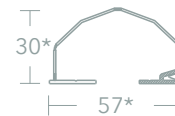

5 Regents Drive
Prudhoe
Northumberland
NE42 6PX

norseal.co.uk sales@norseal.co.uk 01661 830088

Registered in Companies House Cardiff No. 04317595 VAT Reg. No. 733 9466 08