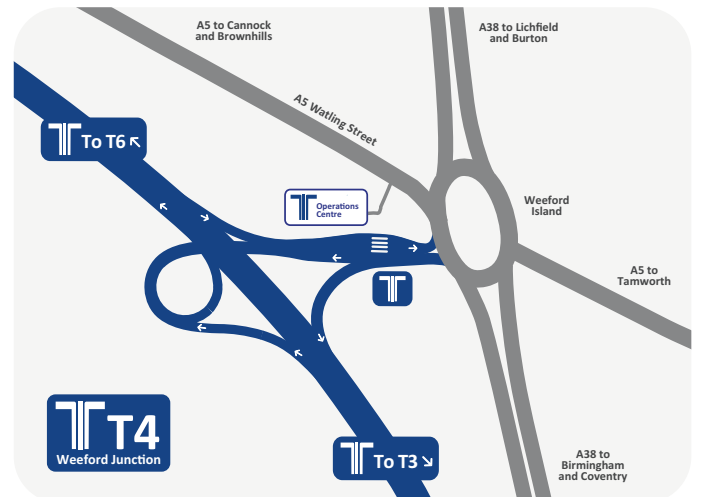

M6toll Junction Information			
	Entry points	Exit points	Toll stations
T1	Northbound from A4097 Southbound from M42	Northbound to M42	
T2	None	Southbound only	
T3	Northbound and Southbound	Northbound and Southbound	On Entry (S) On Exit (N)
T4	Northbound and Southbound	Northbound and Southbound	On Exit

Great Wyrley Toll Plaza

Weeford Park Toll Plaza