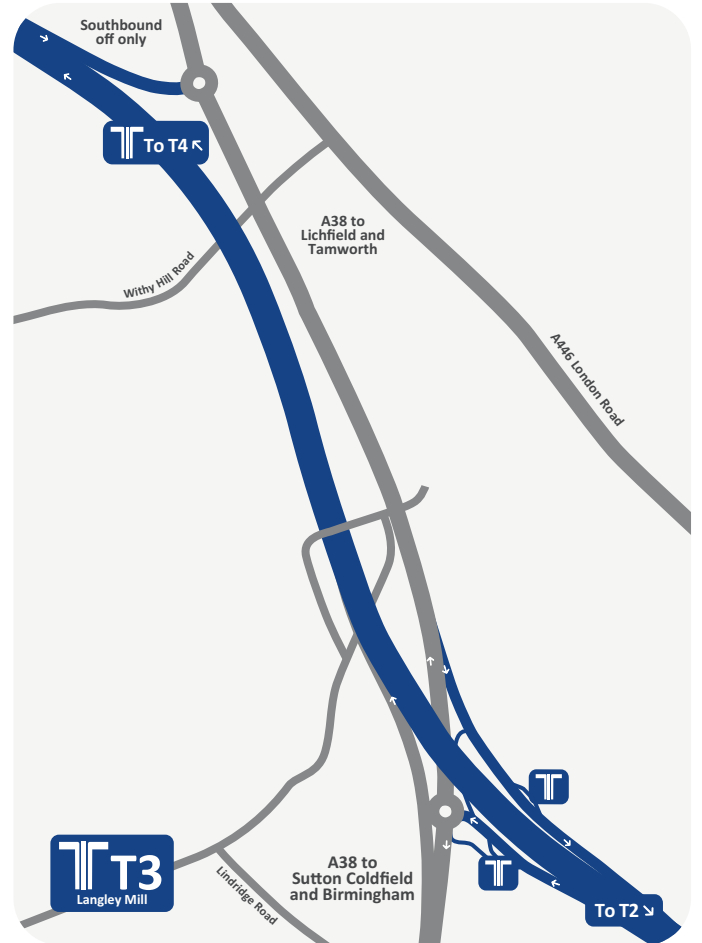

M6toll Junction Information			
	Entry points	Exit points	Toll stations
T1	Northbound from A4097 Southbound from M42	Northbound to M42	
T2	None	Southbound only	
T3	Northbound and Southbound	Northbound and Southbound	On Entry (S) On Exit (N)
T4	Northbound and Southbound	Northbound and Southbound	On Exit

Great Wyrley Toll Plaza

Weeford Park Toll Plaza