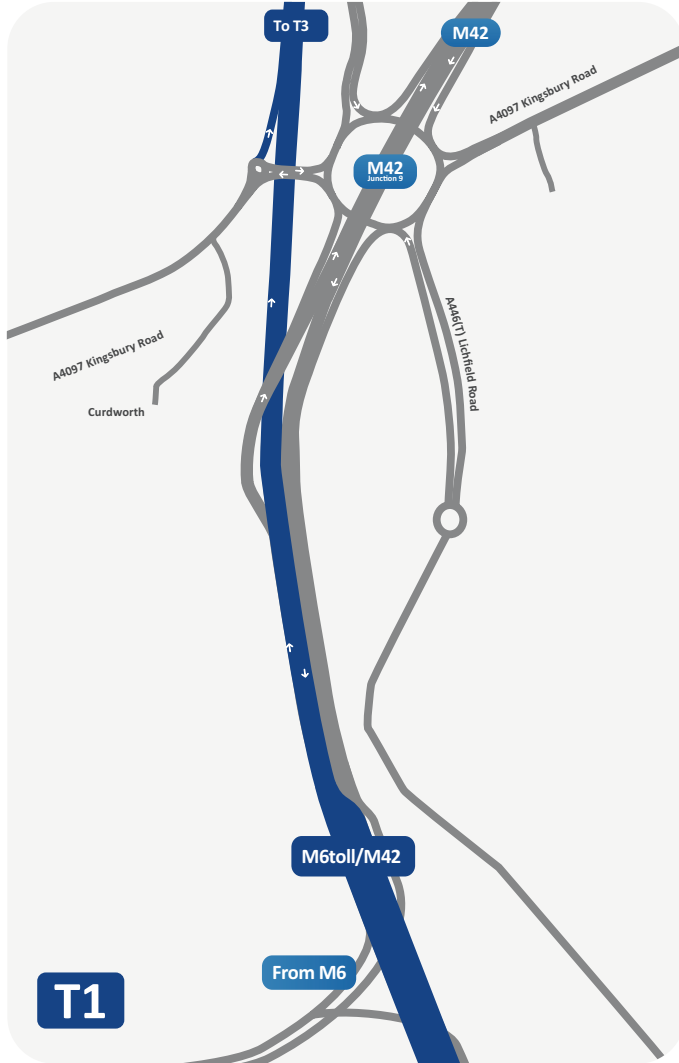

M6toll Junction Information			
	Entry points	Exit points	Toll stations
T1	Northbound from A4097 Southbound from M42	Northbound to M42	
T2	None	Southbound only	
T3	Northbound and Southbound	Northbound and Southbound	On Entry (S) On Exit (N)
T4	Northbound and Southbound	Northbound and Southbound	On Exit

Great Wyrley Toll Plaza

Weeford Park Toll Plaza