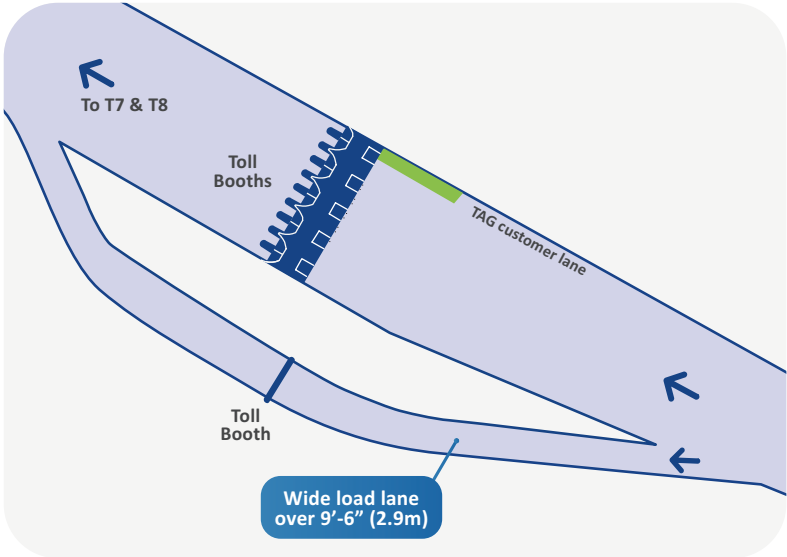

M6toll Junction Information			
	Entry points	Exit points	Toll stations
T1	Northbound from A4097 Southbound from M42	Northbound to M42	
T2	None	Southbound only	
T3	Northbound and Southbound	Northbound and Southbound	On Entry (S) On Exit (N)
T4	Northbound and Southbound	Northbound and Southbound	On Exit

Great Wyrley Toll Plaza

Weeford Park Toll Plaza