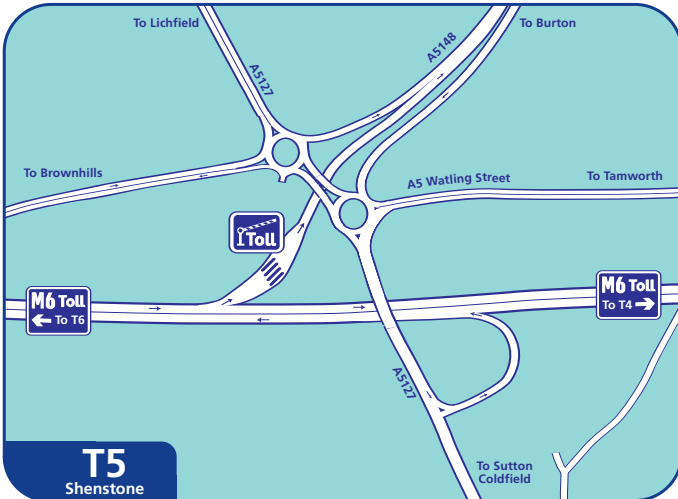

M6 Toll Junction Information

T5

Northbound only

Southbound only

On Exit

T6

Southbound and Northbound

Southbound and Northbound

On Exit

T7

Southbound only

Northbound only

T8

Southbound only

Northbound only

M6toll™