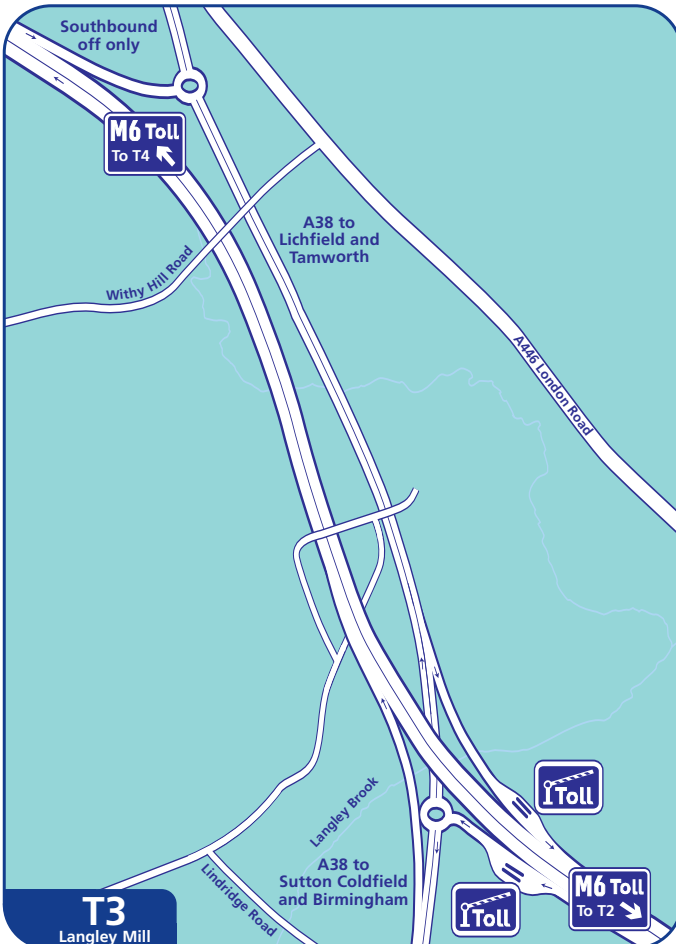

M6 Toll West Midlands Regional Map

M6 Toll Local Area Map

M6 Toll Junction Information

Entry points Exit points Toll stations

T1	Northbound from A4097 Southbound from M42	Northbound to M42	
T2	None	Southbound only	
T3	Northbound and Southbound	Northbound and Southbound	On Entry (S) On Exit (N)
T4	Northbound and Southbound	Northbound and Southbound	On Exit

T3
Langley Mill

M6 Toll Junction Information

Entry points	Exit points	Toll stations
T5 Northbound only	Southbound only	On Exit
T6 Southbound and Northbound	Southbound and Northbound	On Exit
T7 Southbound only	Northbound only	
T8 Southbound only	Northbound only	

Travelling from Dover and The Channel Ports

Follow M20 (North) to join M25 at junction 3. Follow M25 anti-clockwise to join M1 (North) at junction 21. Follow M1 and join M6 at junction 19. Join M6 Toll at merge with M6 (junction 3A).

Travelling from Scotland

Follow M74/A74 (M) to join M6 (South) at junction 44. Join M6 Toll at merge with M6 (junction 11A).