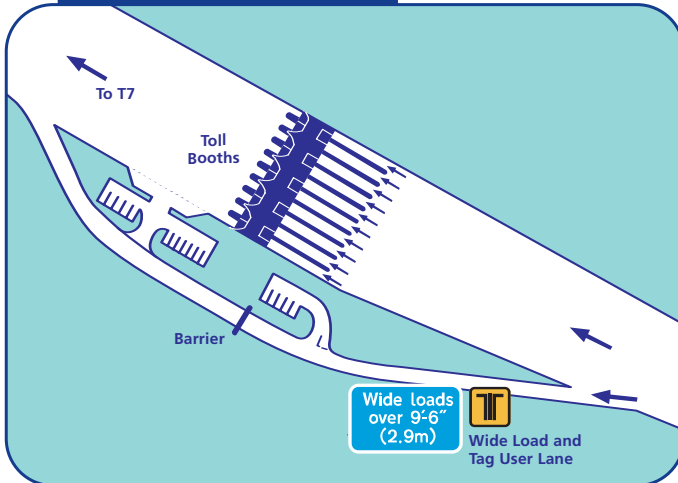

T5

Northbound only

Southbound only

On Exit

T6

Southbound and Northbound

Southbound and Northbound

On Exit

Weeford Park Toll

Directions

Travelling from Liverpool

Follow M62 (East) and join M6 (South) at junction 21A. Join M6 Toll at merge with M6 (junction 11A).

Travelling from Manchester (North and East)

Follow M62 (West) and join M6 (South) at junction 21A. Join M6 Toll at merge with M6 (junction 11A).