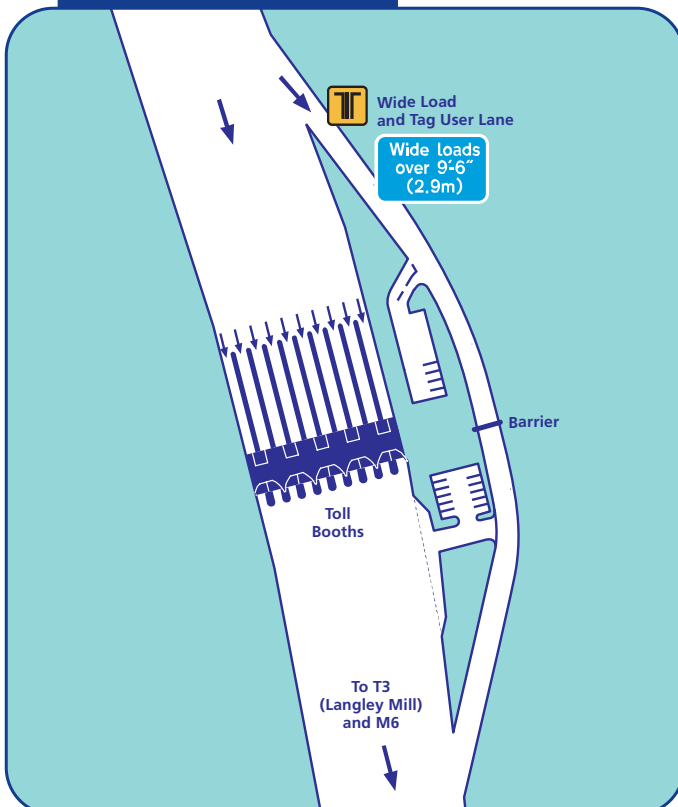

T3
Langley Mill

M6 Toll Junction Information

Entry points	Exit points	Toll stations
T5 Northbound only	Southbound only	On Exit
T6 Southbound and Northbound	Southbound and Northbound	On Exit
T7 Southbound only	Northbound only	
T8 Southbound only	Northbound only	

T5

Northbound only

Southbound only

On Exit

T6

Southbound and Northbound

Southbound and Northbound

On Exit

T7

Southbound only

Northbound only

T8

Southbound only

Northbound only

M6toll™

Great Wyrley Toll

Weeford Park Toll

Directions

Travelling from Liverpool

Follow M62 (East) and join M6 (South) at junction 21A. Join M6 Toll at merge with M6 (junction 11A).

Travelling from Manchester (North and East)

Follow M62 (West) and join M6 (South) at junction 21A. Join M6 Toll at merge with M6 (junction 11A).