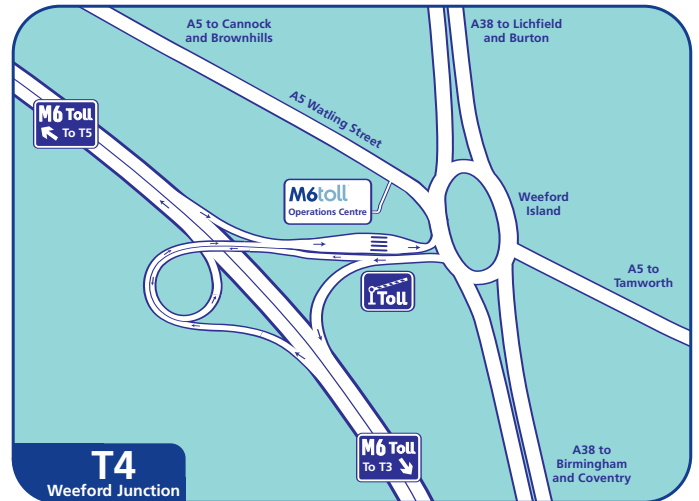

M6 Toll Junction Information

Entry points   Exit points   Toll stations

T1	Northbound from A4097 Southbound from M42	Northbound to M42	
T2	None	Southbound only	
T3	Northbound and Southbound	Northbound and Southbound	On Entry (S) On Exit (N)
T4	Northbound and Southbound	Northbound and Southbound	On Exit

T3
Langley Mill