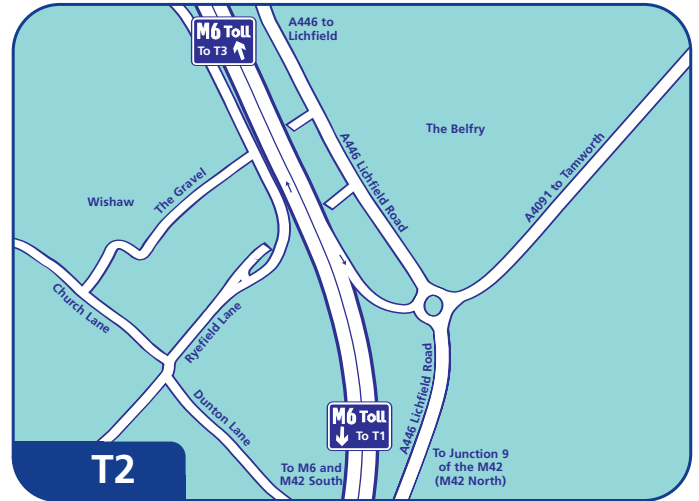

M6 Toll Junction Information

Entry points   Exit points   Toll stations

T1	Northbound from A4097 Southbound from M42	Northbound to M42	
T2	None	Southbound only	
T3	Northbound and Southbound	Northbound and Southbound	On Entry (S) On Exit (N)
T4	Northbound and Southbound	Northbound and Southbound	On Exit

T3
Langley Mill