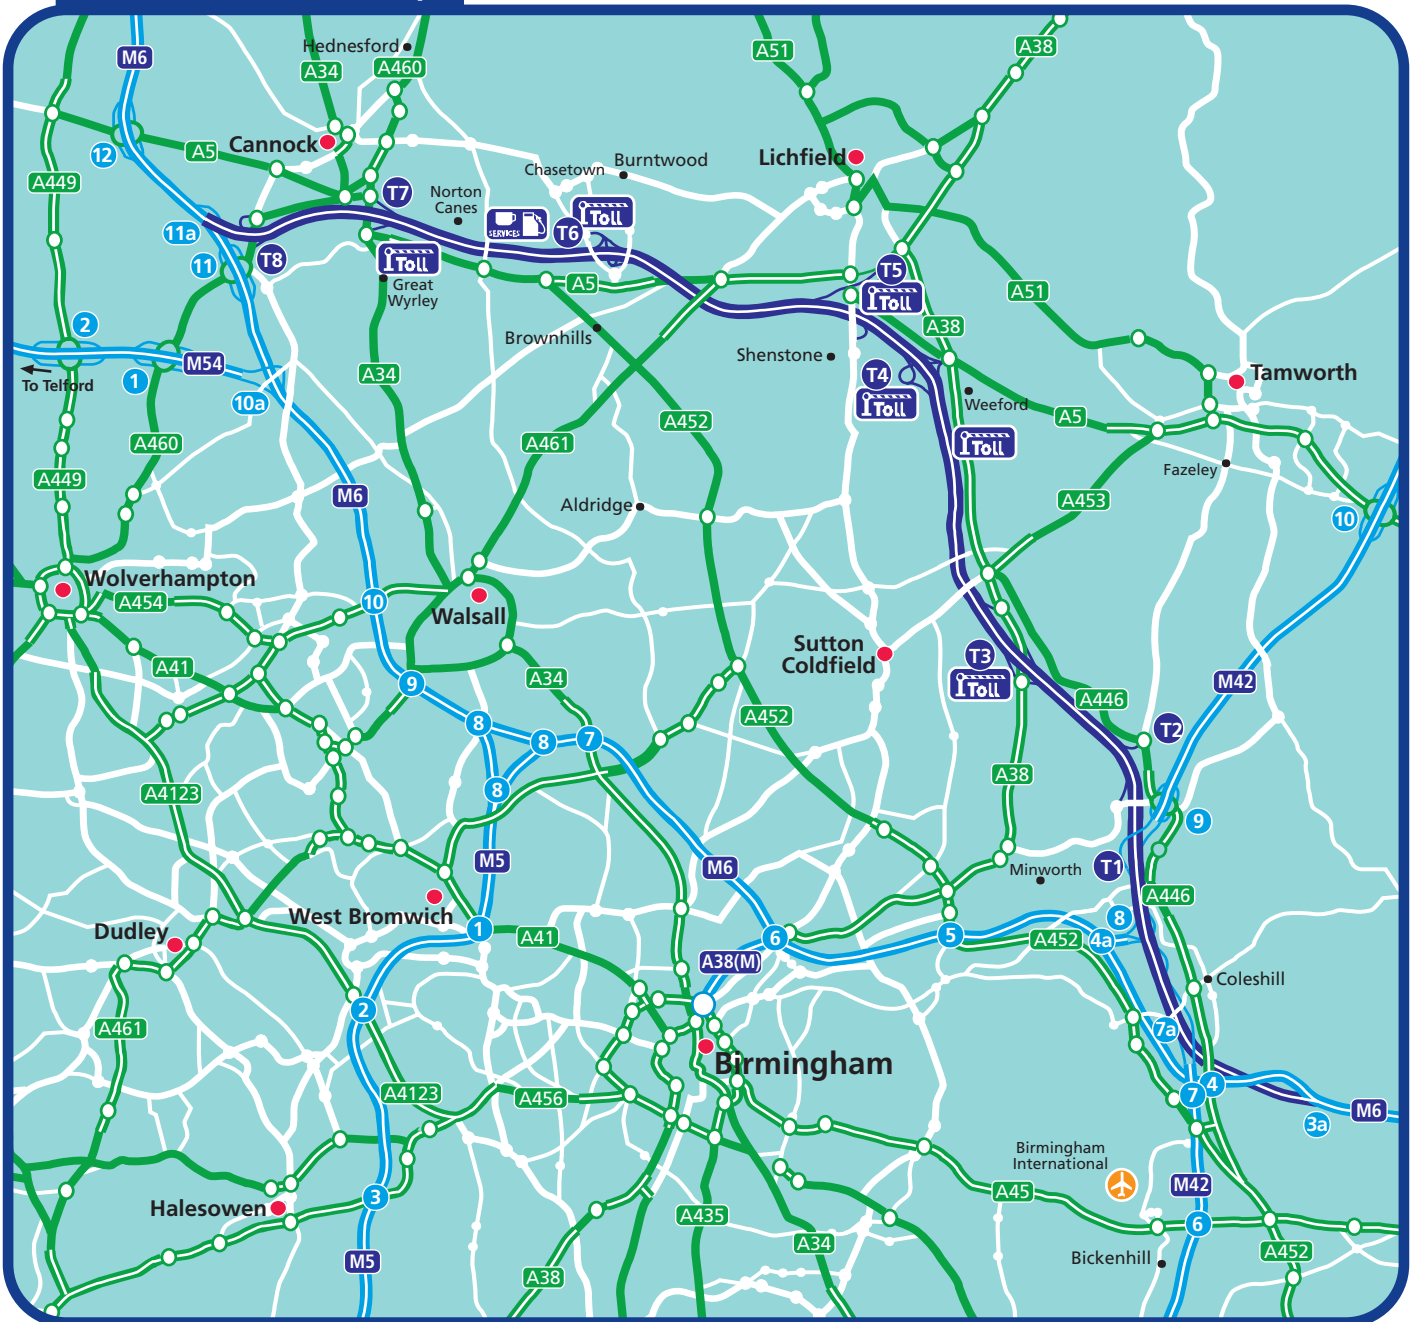

M6 Toll West Midlands Regional Map

M6 Toll Local Area Map

M6 Toll Junction Information

Entry points Exit points Toll stations

T1	Northbound from A4097 Southbound from M42	Northbound to M42	
T2	None	Southbound only	
T3	Northbound and Southbound	Northbound and Southbound	On Entry (S) On Exit (N)
T4	Northbound and Southbound	Northbound and Southbound	On Exit

T3
Langley Mill

M6 Toll Junction Information

Entry points	Exit points	Toll stations
T5 Northbound only	Southbound only	On Exit
T6 Southbound and Northbound	Southbound and Northbound	On Exit
T7 Southbound only	Northbound only	
T8 Southbound only	Northbound only	

Travelling from Manchester (South and West)

Follow M56 and join A556 (South) at junction 7. Follow A556 and join M6 (South) at junction 19. Join M6 Toll at merge with M6 (junction 11A).

Travelling from Leeds

Follow M54 (East) and join A449 (towards Stafford) at junction 2. Follow A449 to junction with A5. Join A5 (towards Cannock). At next island join M6 (South) at junction 12. Join M6 Toll at merge with M6 (junction 11A).