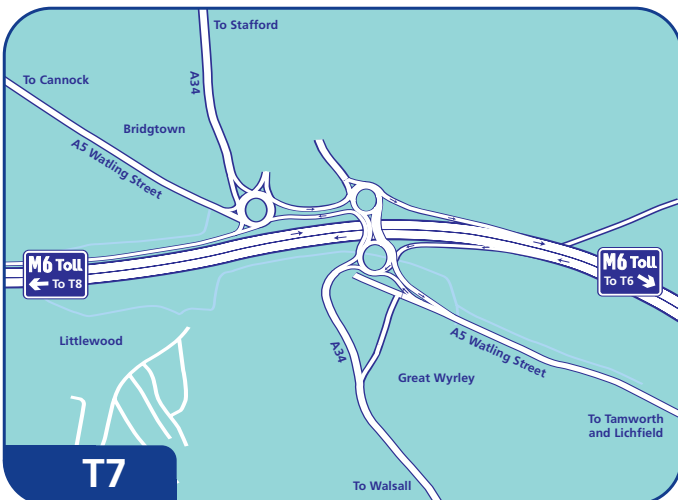

M6 Toll Junction Information

T5

Northbound only

Southbound only

On Exit

T6

Southbound and Northbound

Southbound and Northbound

On Exit

T7

Southbound only

Northbound only

T8

Southbound only

Northbound only

M6toll™