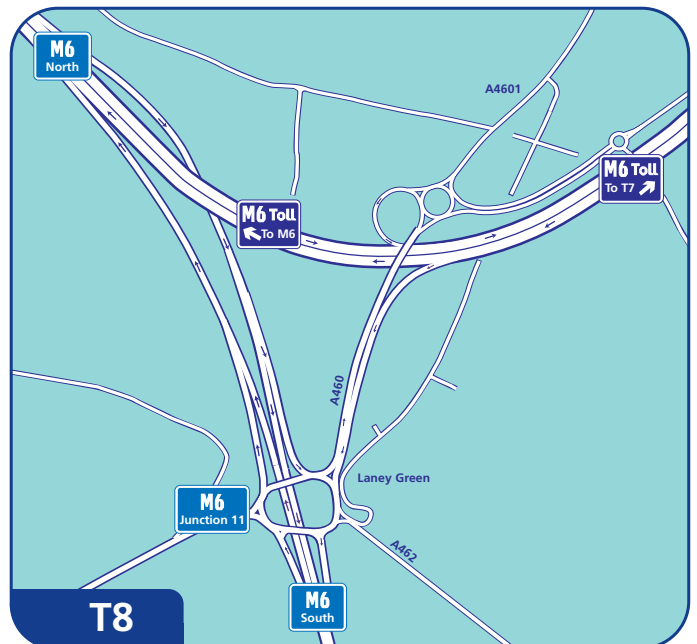

M6 Toll Junction Information

T5

Northbound only

Southbound only

On Exit

T6

Southbound and Northbound

Southbound and Northbound

On Exit

T7

Southbound only

Northbound only

T8

Southbound only

Northbound only

M6toll™