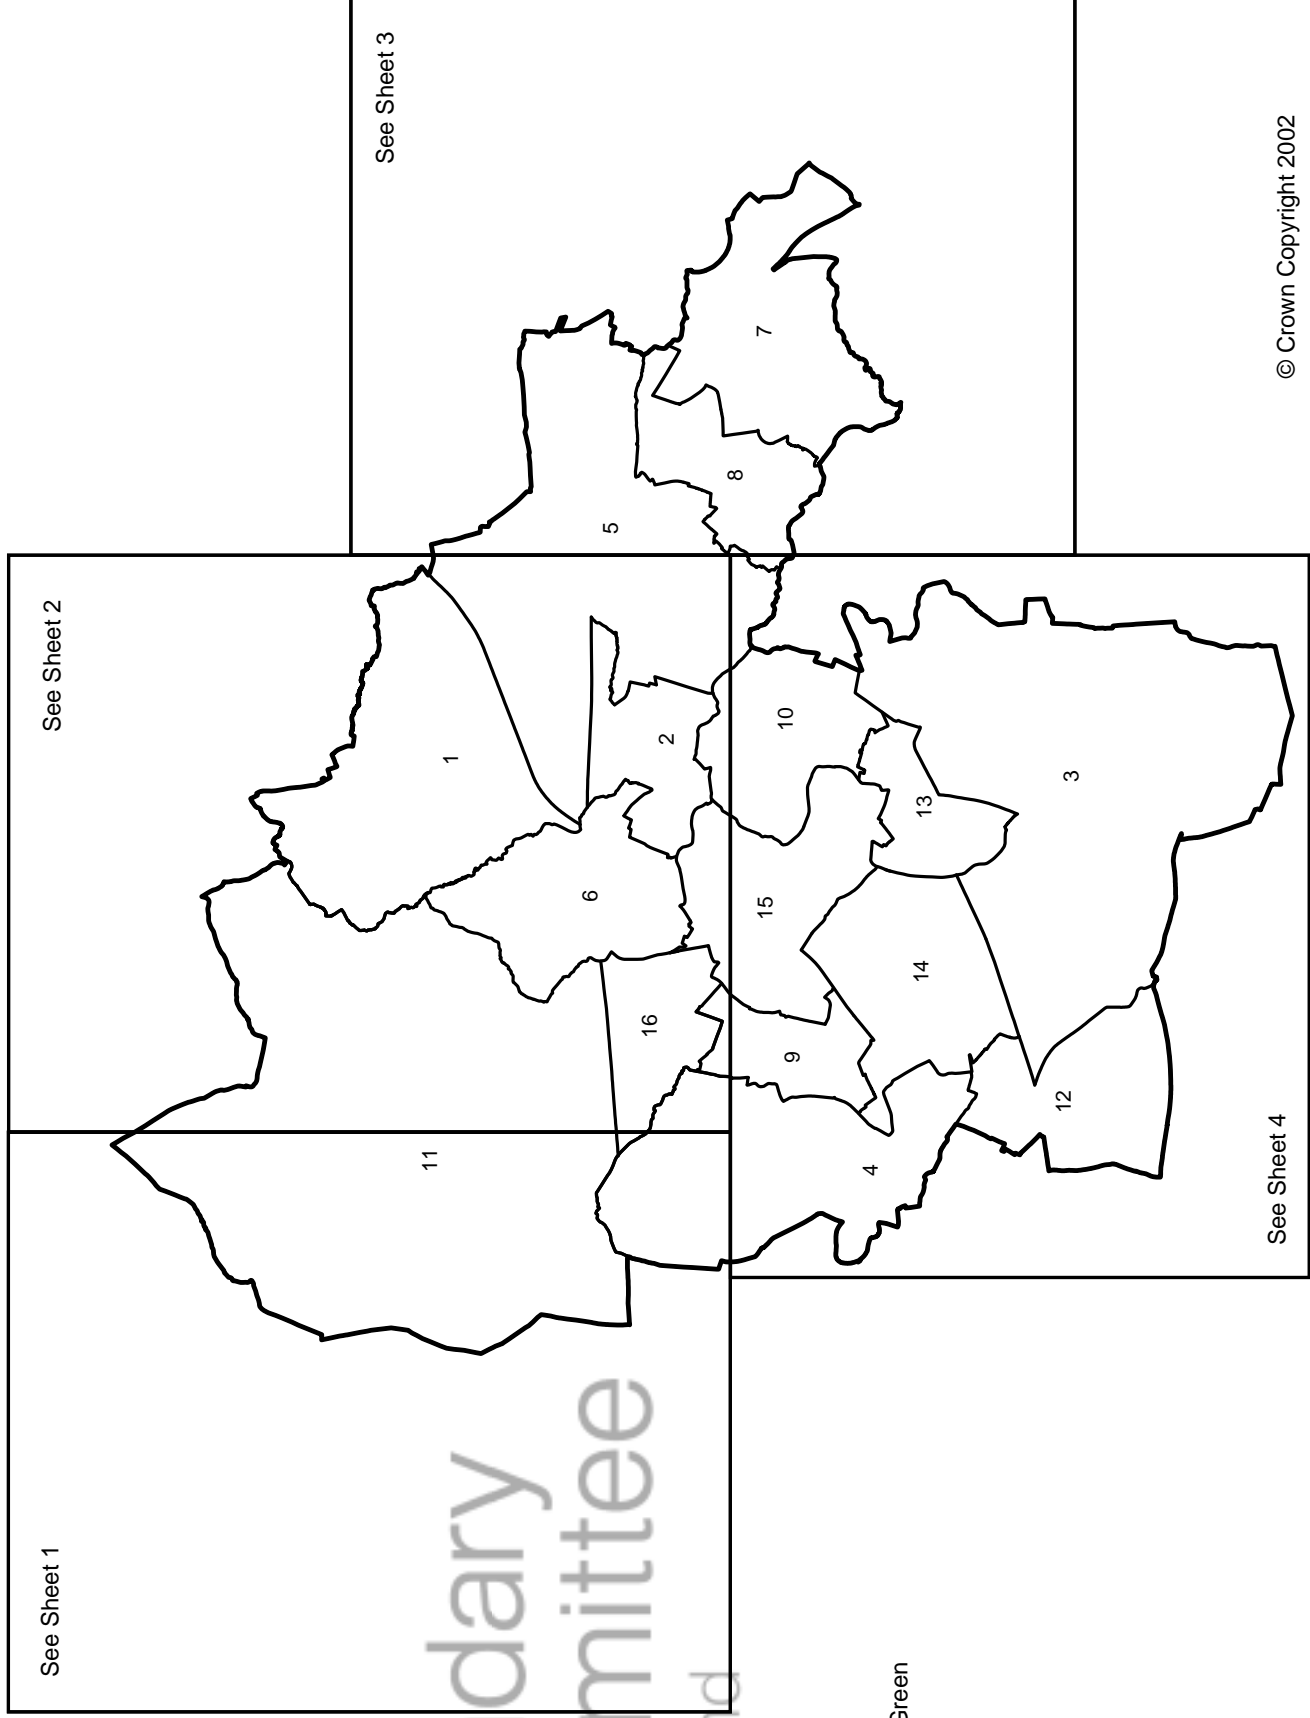

The Boundary Committee for England

Key to Wards

- 1 Billinge and Seneley Green
- 2 Blackbrook
- 3 Bold
- 4 Eccleston
- 5 Haydock
- 6 Moss Bank
- 7 Newton East
- 8 Newton West
- 9 Newtown
- 10 Parr
- 11 Rainford
- 12 Rainhill
- 13 Sutton
- 14 Thatto Heath
- 15 Town Centre
- 16 Windle