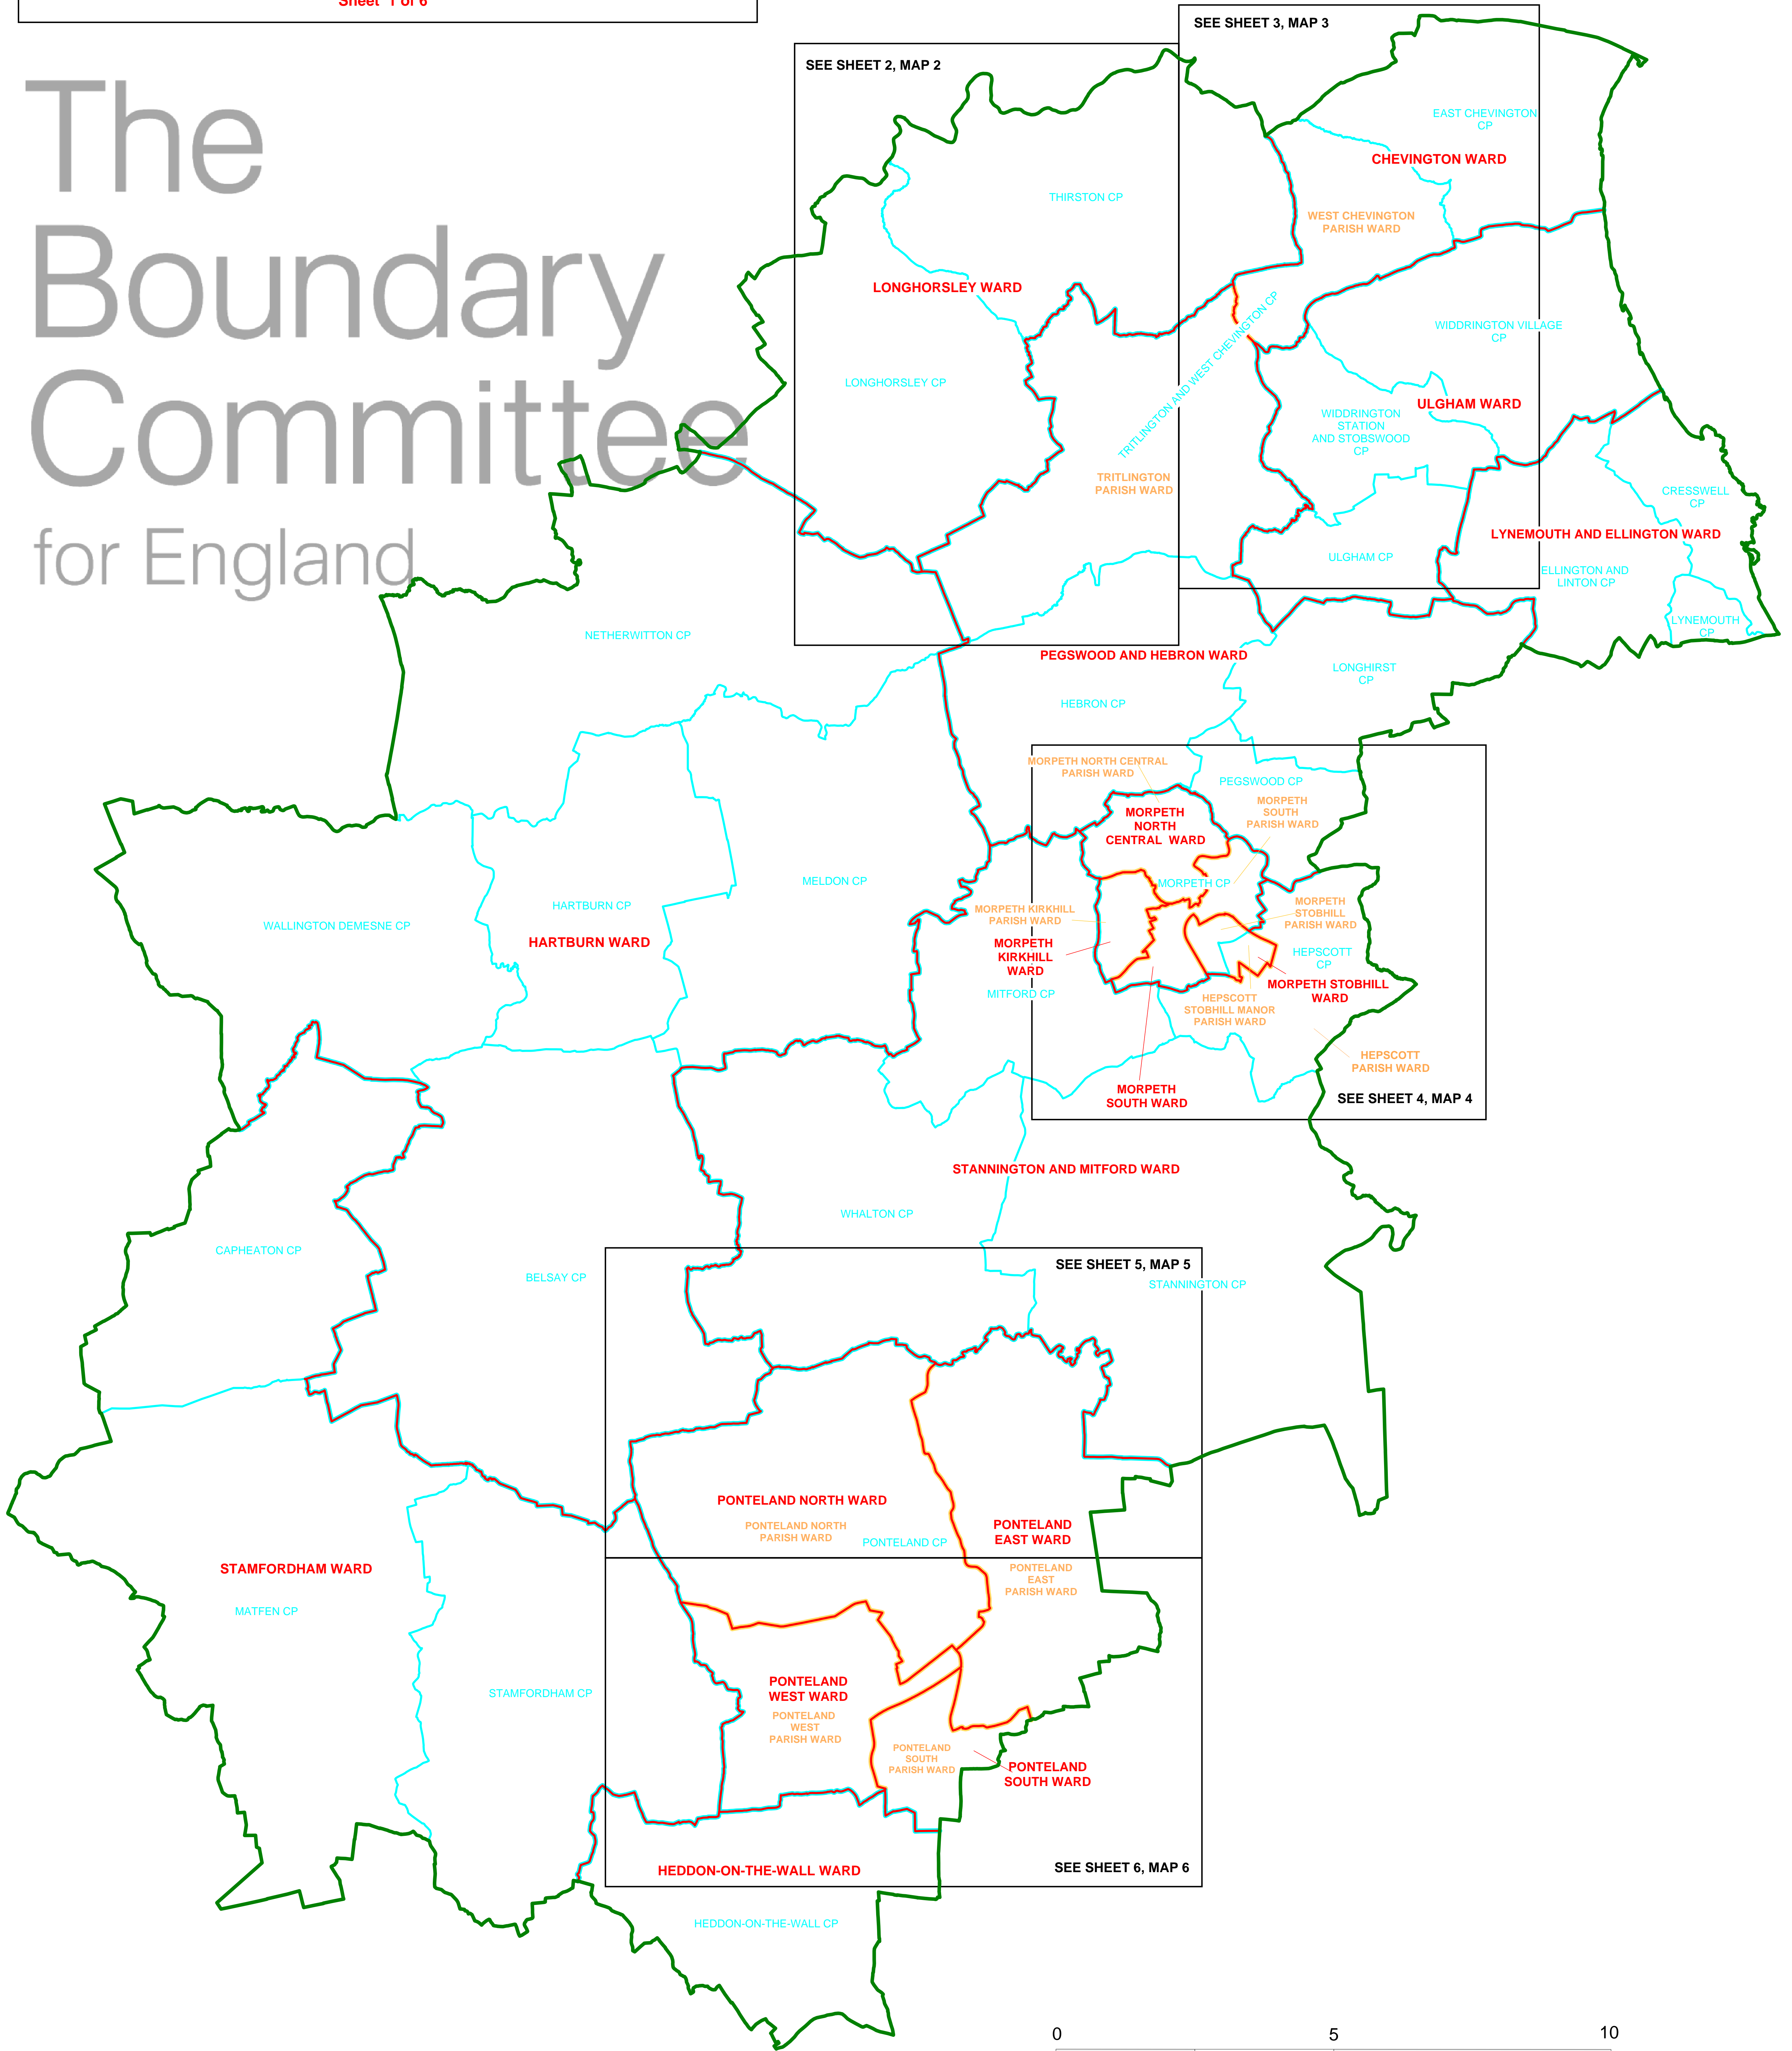

THE BOUNDARY COMMITTEE FOR ENGLAND
FURTHER ELECTORAL REVIEW OF CASTLE MORPETH
Final Recommendations for Ward Boundaries in the Borough of Castle Morpeth August 2006
Sheet 1 of 6

The Boundary Committee for England

KEY	
	DISTRICT BOUNDARY
	PROPOSED DISTRICT WARD BOUNDARY
	PARISH BOUNDARY
	PARISH BOUNDARY COINCIDENT WITH WARD BOUNDARY
	PARISH WARD BOUNDARY COINCIDENT WITH WARD BOUNDARY
	PROPOSED WARD NAME
	PARISH NAME
	PROPOSED PARISH WARD NAME