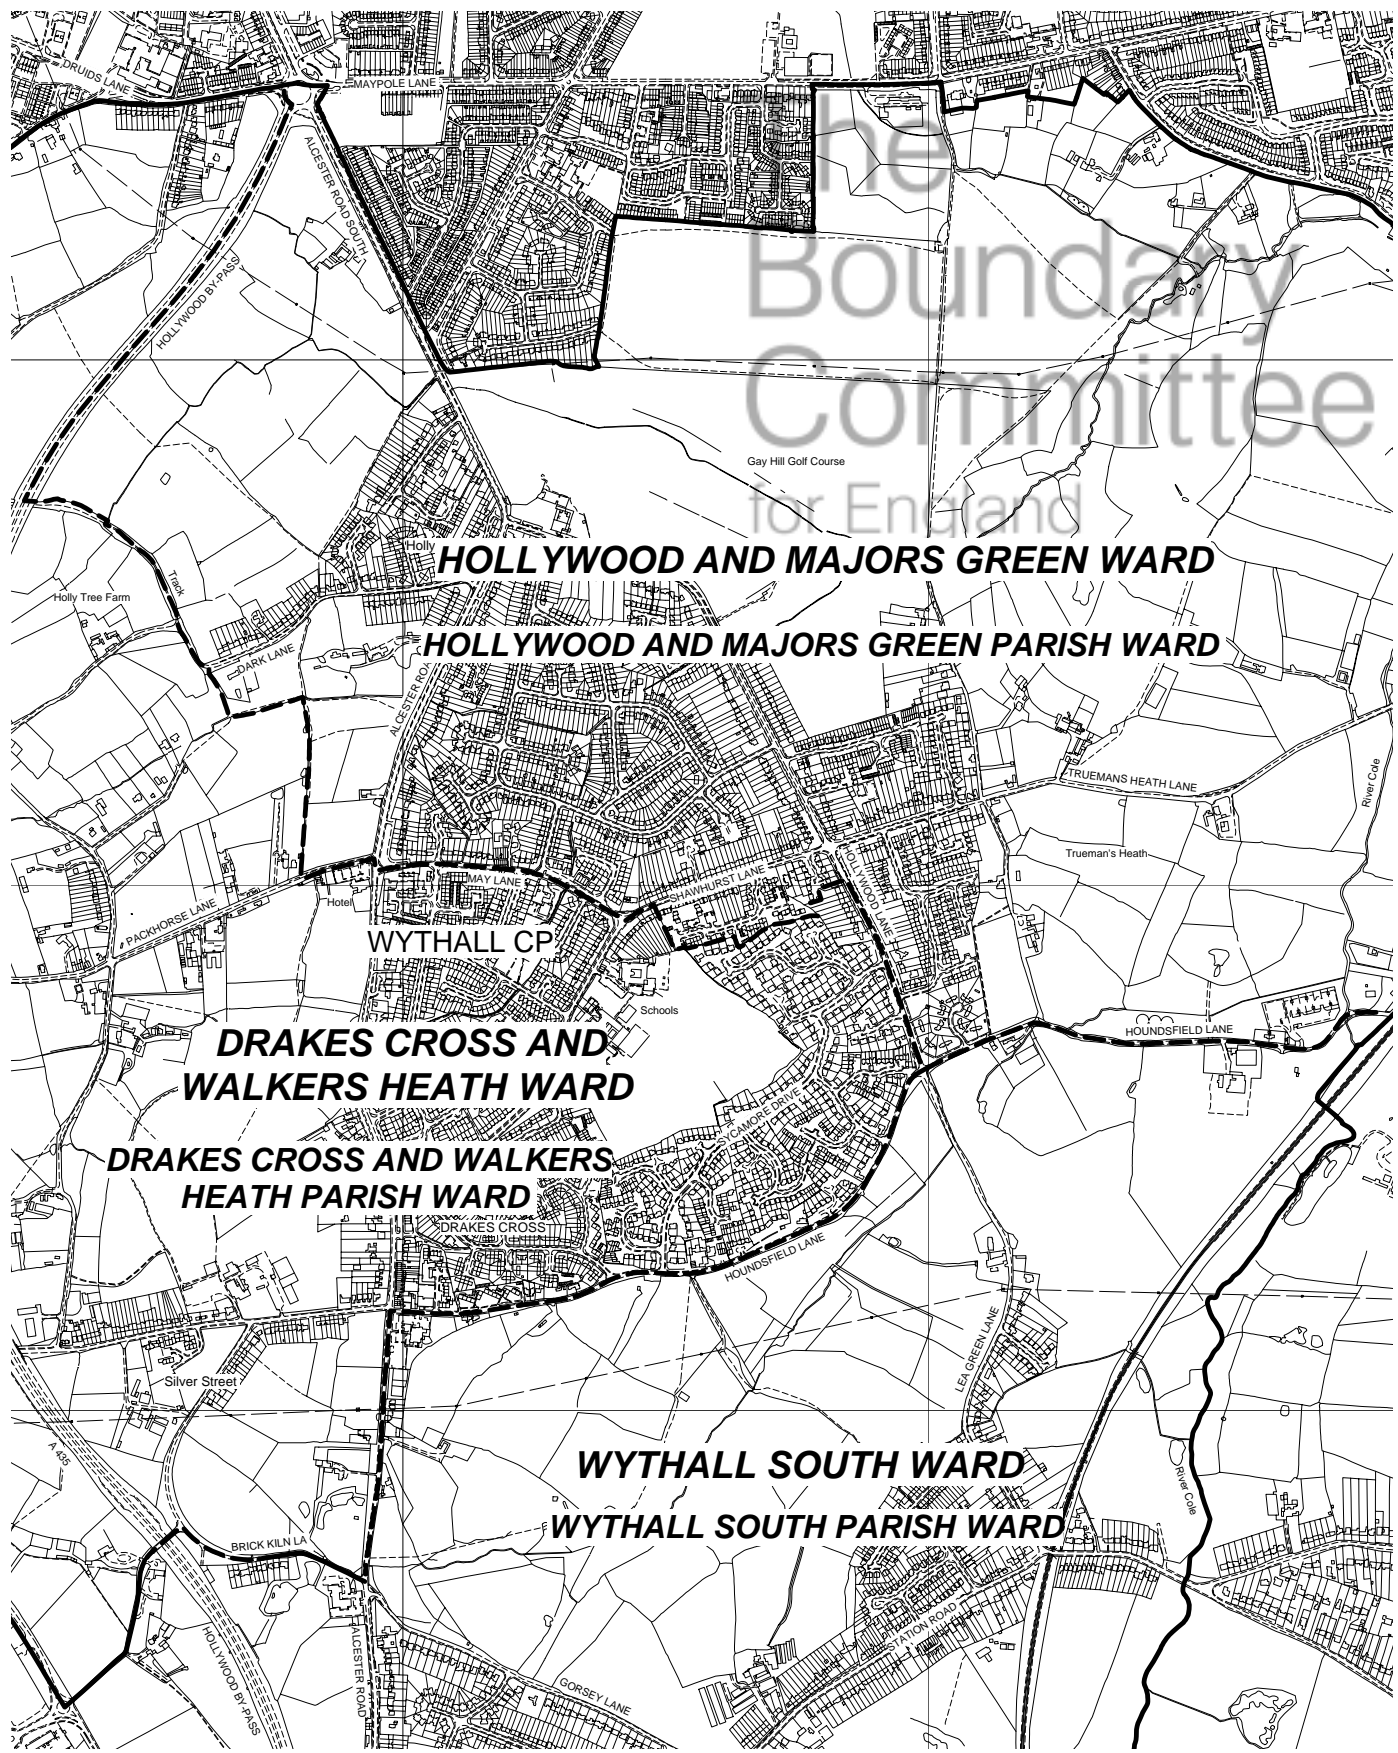

The  
Boundary  
Committee  
for England

KEY	
EXISTING WARD BOUNDARY	—————
PROPOSED WARD BOUNDARY	- - - - -
PROPOSED WARD NAME	WYTHALL SOUTH WARD