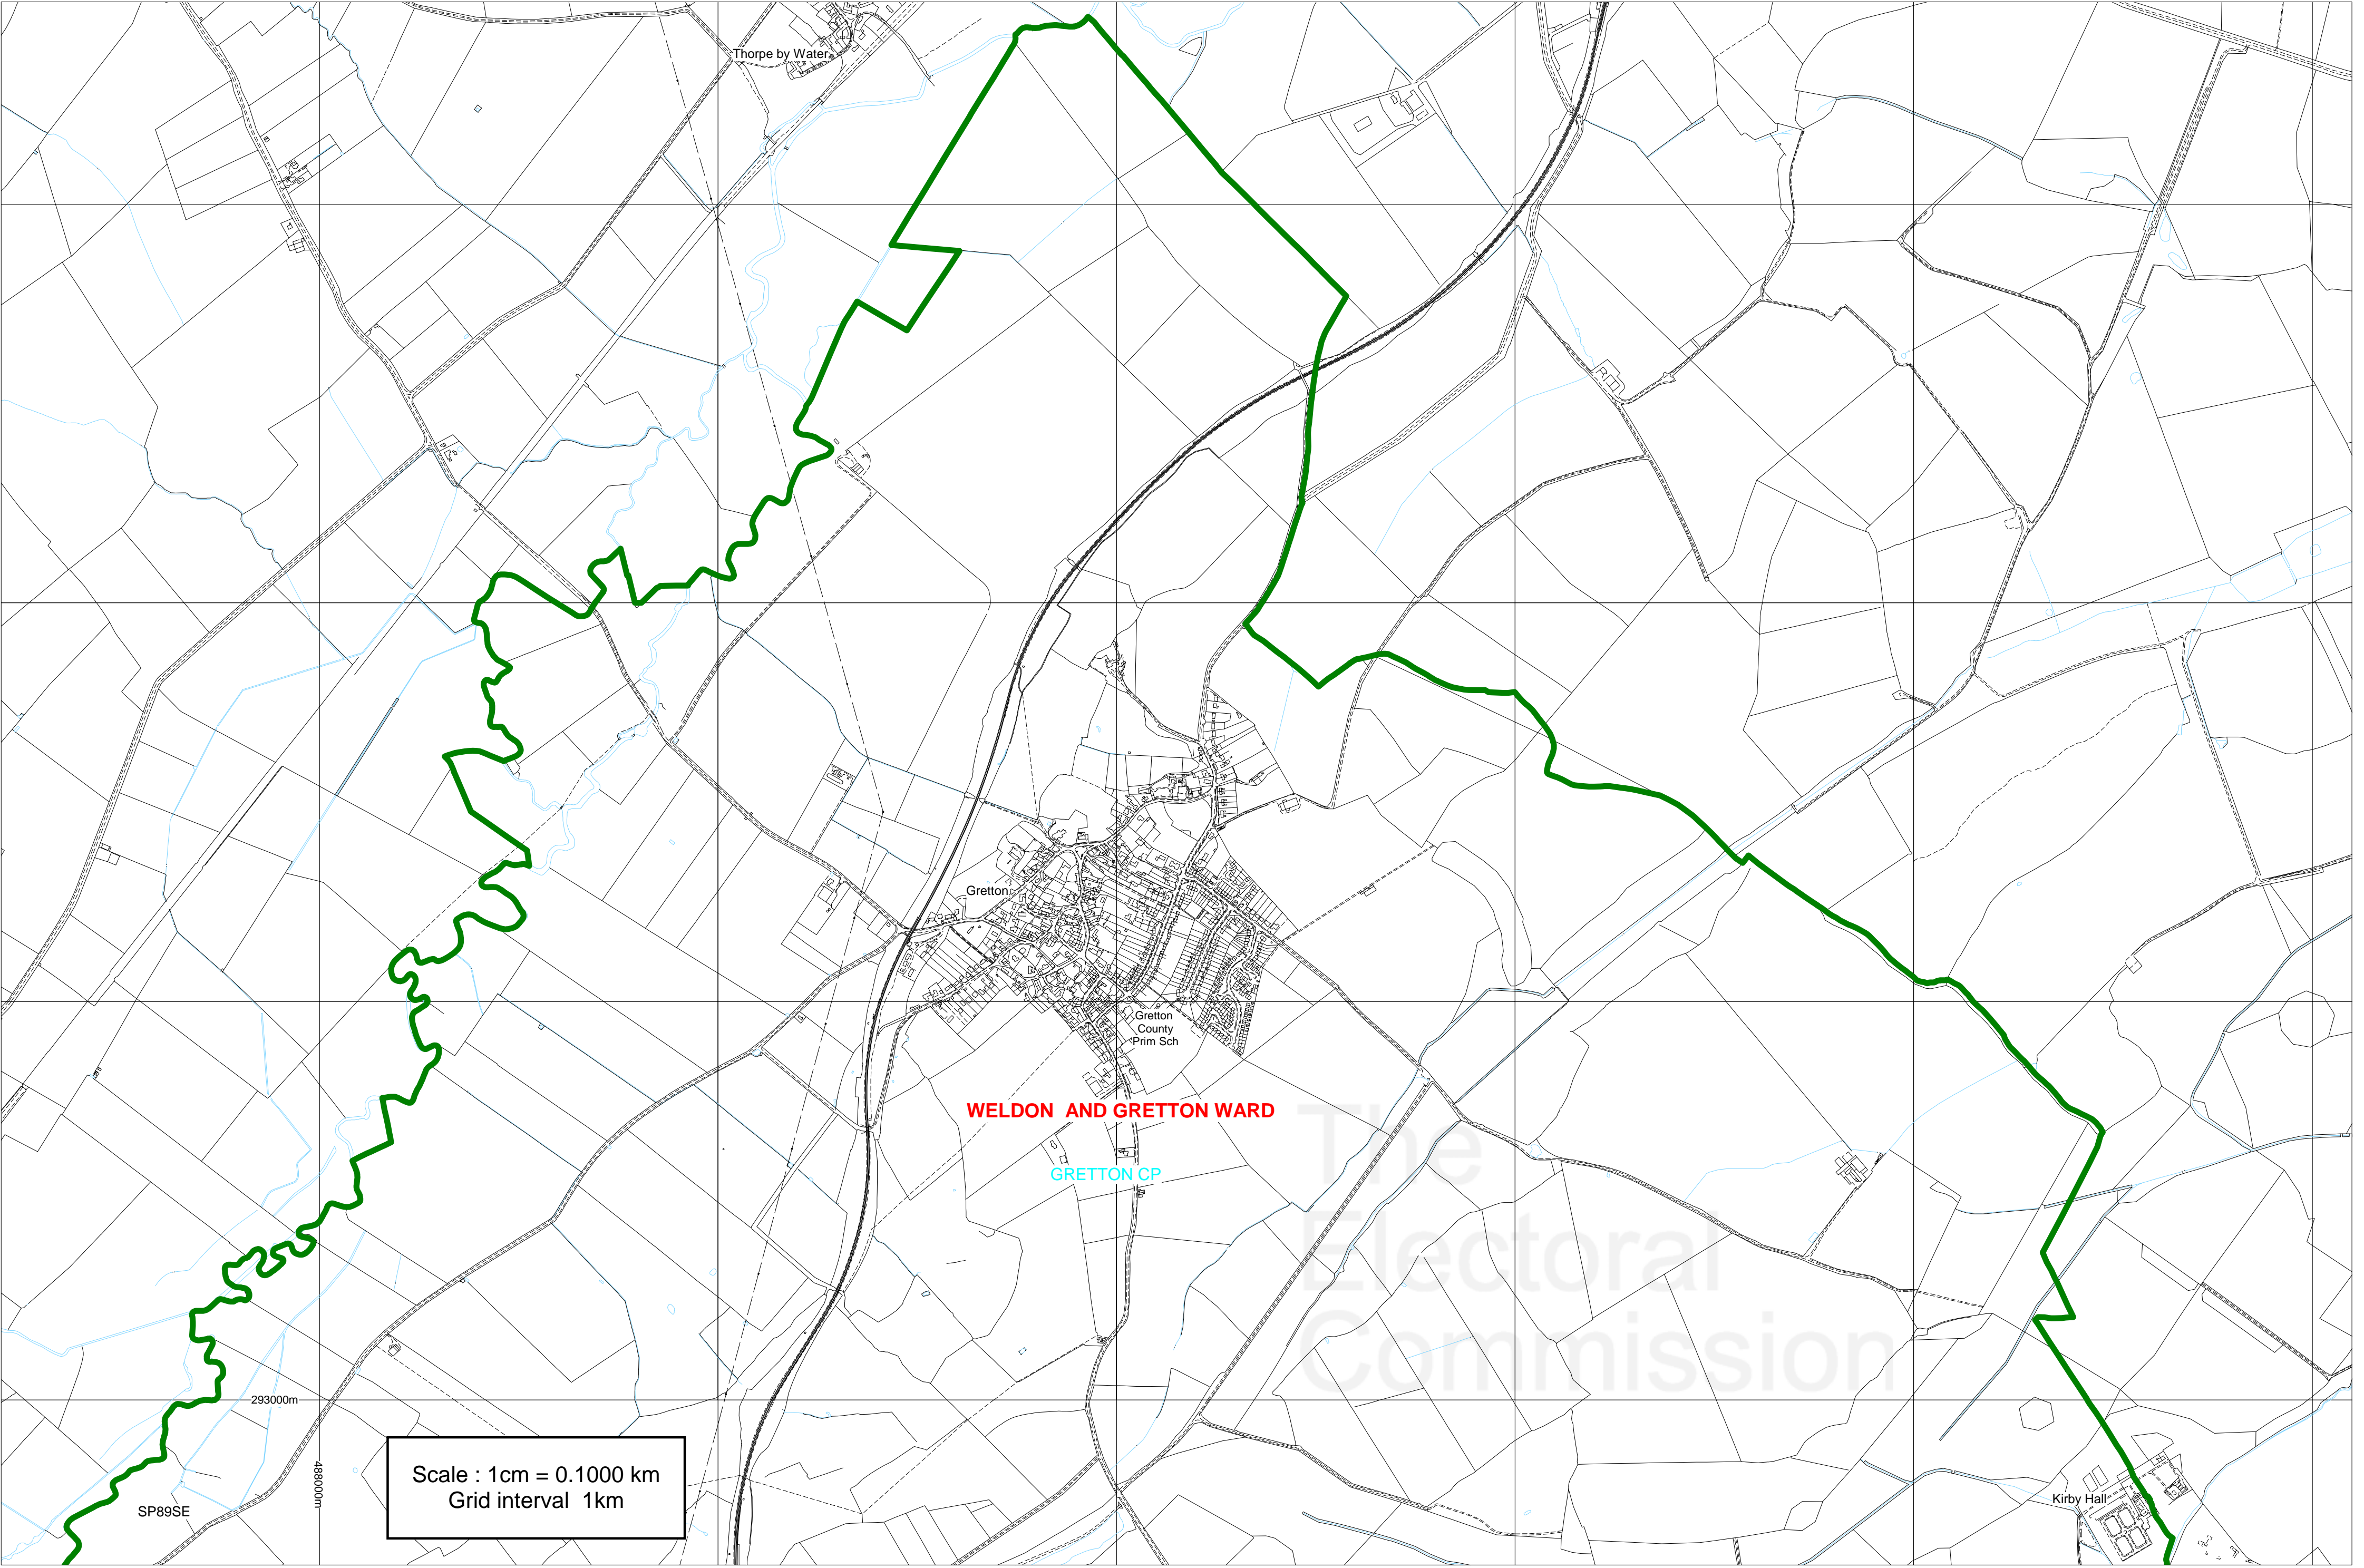

**MAP REFERRED TO IN THE BOROUGH OF CORBY
(ELECTORAL CHANGES) ORDER 2006 SHEET 2 OF 2**

Created by the Ordnance Survey Boundaries Section, Southampton, SO16 4GU.
Tel: 023 8030 5092 Fax: 023 8079 2035

© Crown Copyright 2006

KEY
— DISTRICT BOUNDARY
— PARISH BOUNDARY

SHEET 2, MAP 2b Corby Borough. Part of Gretton parish (part of Weldon and Gretton Ward)

SHEET 2, MAP 2a Corby Borough. Part of East Carlton, Middleton and Cottingham parishes (part of Rural West ward)