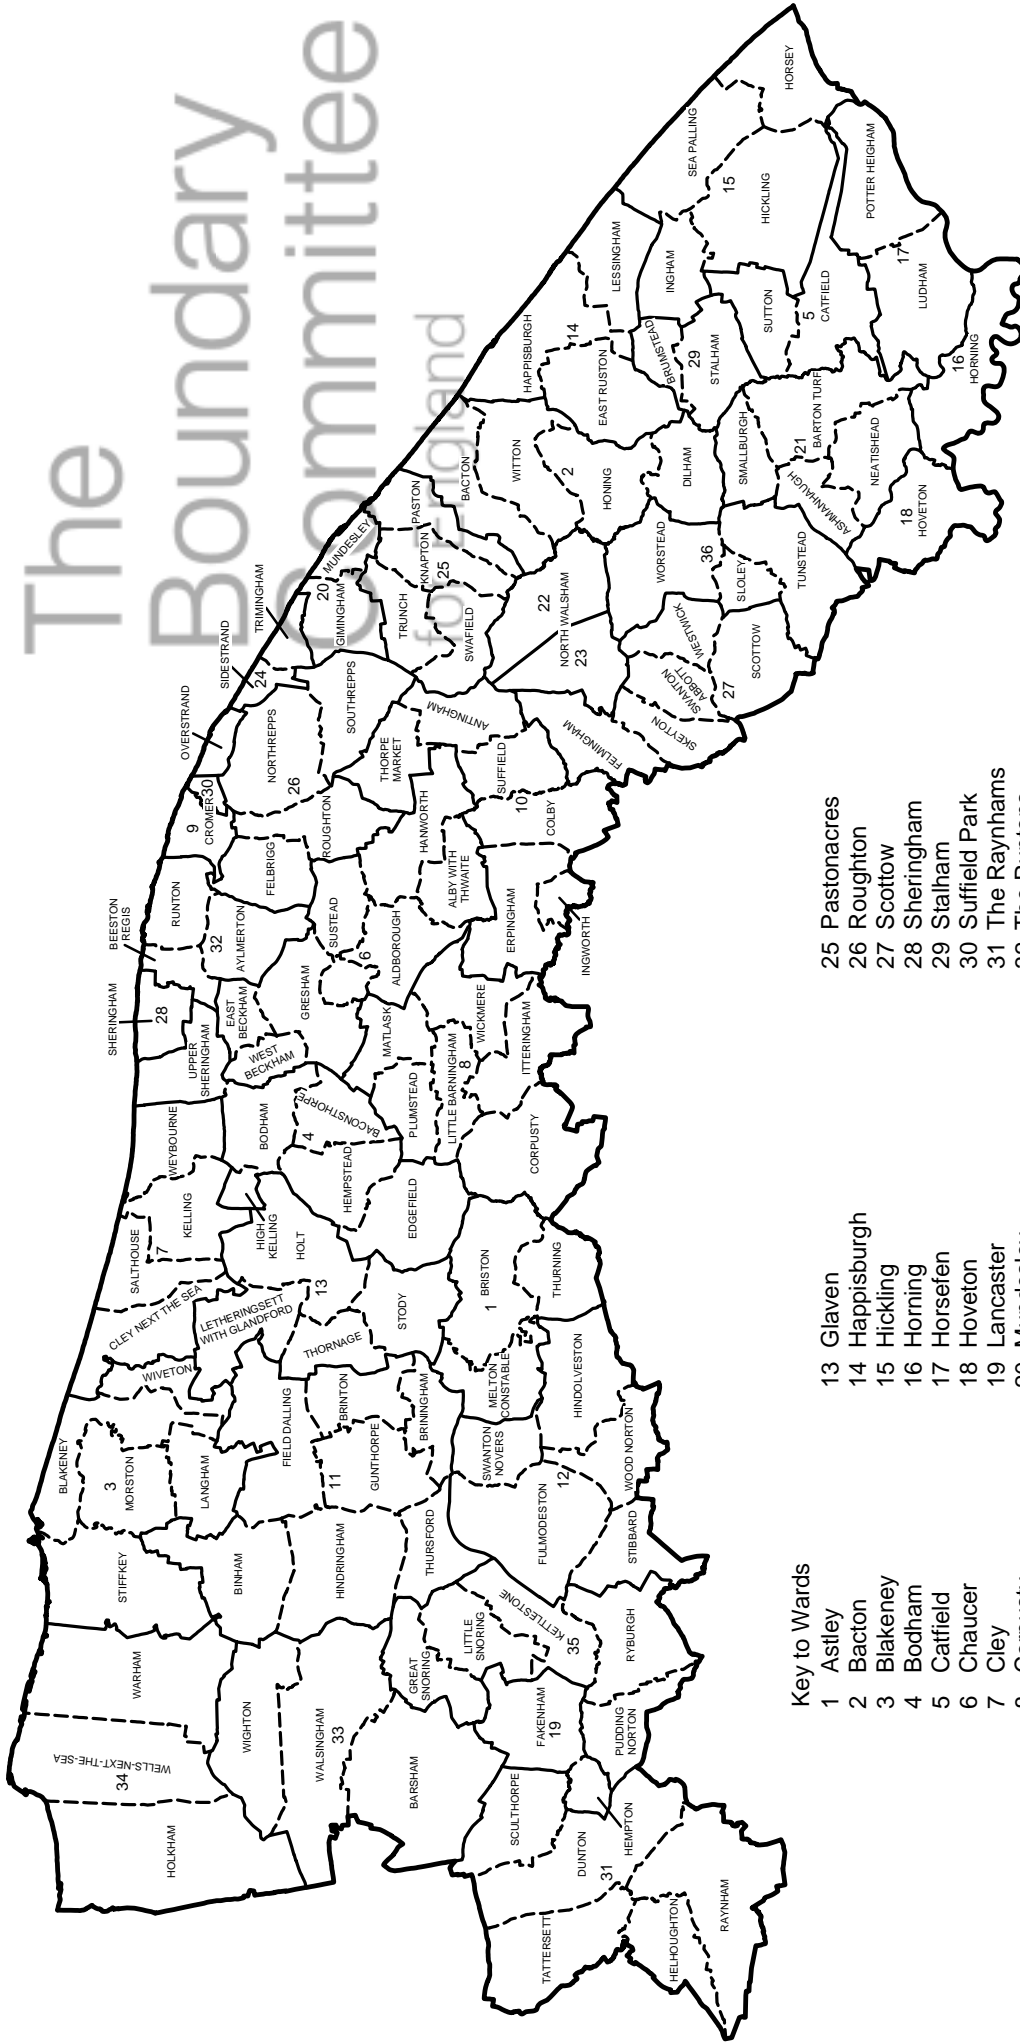

# The Boundary Committee

## Key to Wards

- 1 Astley
- 2 Bacton
- 3 Blakeney
- 4 Bodham
- 5 Catfield
- 6 Chaucer
- 7 Cley
- 8 Corpusty
- 9 Cromer
- 10 Eppingham
- 11 Four Stowes
- 12 Fulmodeston
- 13 Glaven
- 14 Happisburgh
- 15 Hickling
- 16 Horning
- 17 Horsefen
- 18 Hoveton
- 19 Lancaster
- 20 Mundesley
- 21 Neatishead
- 22 North Walsham East
- 23 North Walsham West
- 24 Overstrand
- 25 Pastonacres
- 26 Roughton
- 27 Scottow
- 28 Sheringham
- 29 Stalham
- 30 Suffield Park
- 31 The Raynhams
- 32 The Runtons
- 33 Walsingham
- 34 Wells
- 35 Wensum Valley
- 36 Worstead

**KEY**

EXISTING WARD BOUNDARY ———

EXISTING PARISH BOUNDARY - - - - -