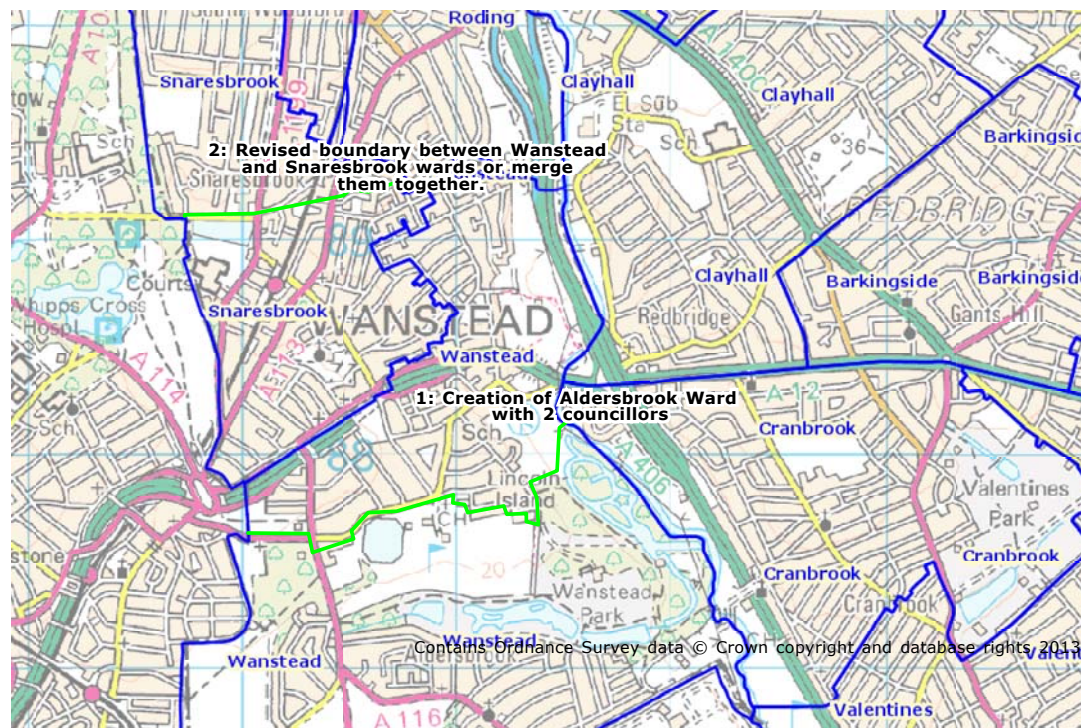

Redbridge London Borough

Personal Details:

Name: Richard Knowles

E-mail: [REDACTED]

Postcode: [REDACTED]

Organisation Name:

Feature Annotations

Map Features:

Annotation 1: Creation of Aldersbrook Ward with 2 councillors

Annotation 2: Revised boundary between Wanstead and Snaresbrook wards or merge them together.

Comment text:

Aldersbrook has its own needs and concerns and really needs it's own representatives, rather than being lumped in with Wanstead. This can be done by having three 2 member wards of Aldersbrook, Wanstead and Snaresbrook or Aldersbrook and a single 4-member ward of Wanstead and Snaresbrook.

Uploaded Documents:

None Uploaded