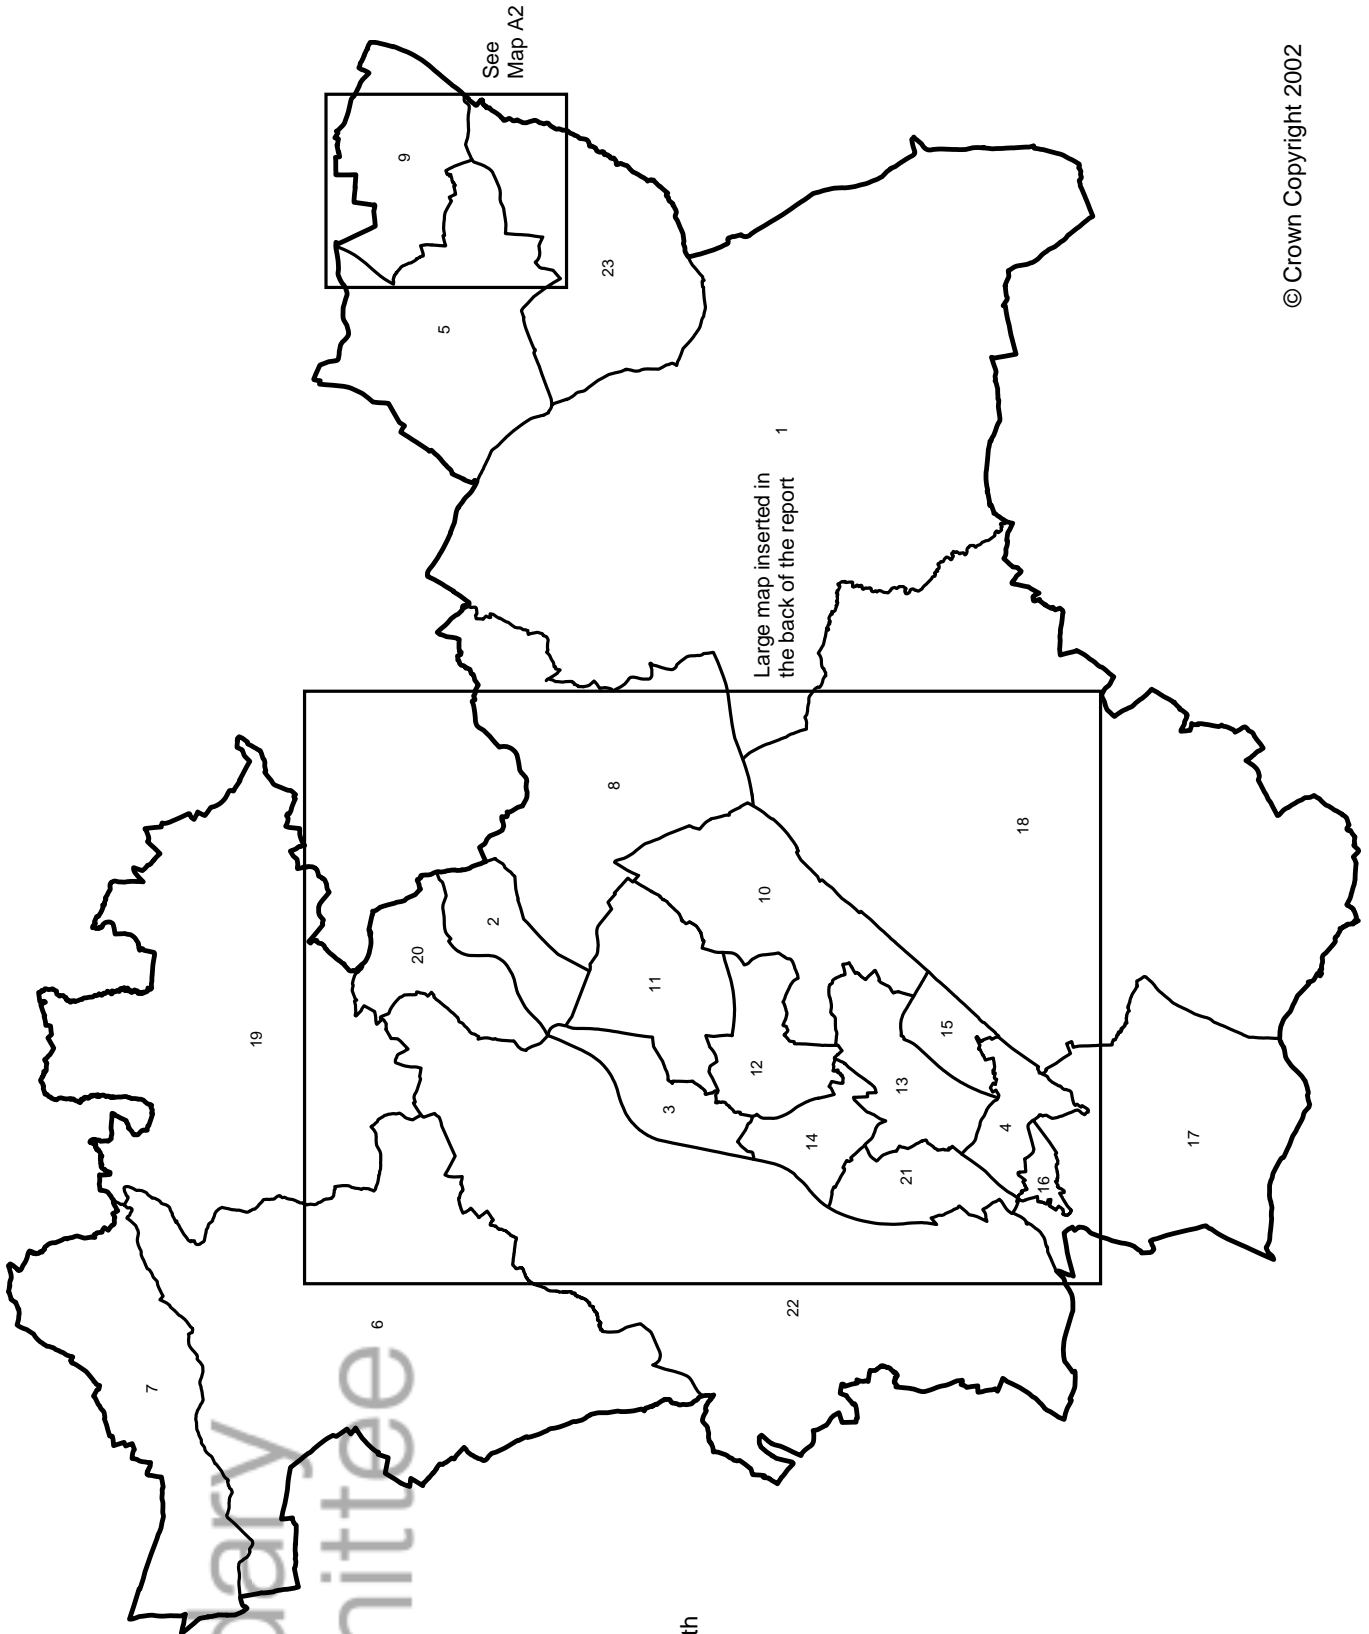

The Boundary Committee for England

Key to Wards

- 1 Alvechurch
- 2 Beacon
- 3 Catshill
- 4 Charford
- 5 Drakes Cross and Walkers Heath
- 6 Furlongs
- 7 Hagley
- 8 Hillside
- 9 Hollywood and Majors Green
- 10 Linthurst
- 11 Marlbrook
- 12 Norton
- 13 St Johns
- 14 Sidemoor
- 15 Slideslow
- 16 Stoke Heath
- 17 Stoke Prior
- 18 Tardebigge
- 19 Uffdown
- 20 Waseley
- 21 Whitford
- 22 Woodvale
- 23 Wythall South