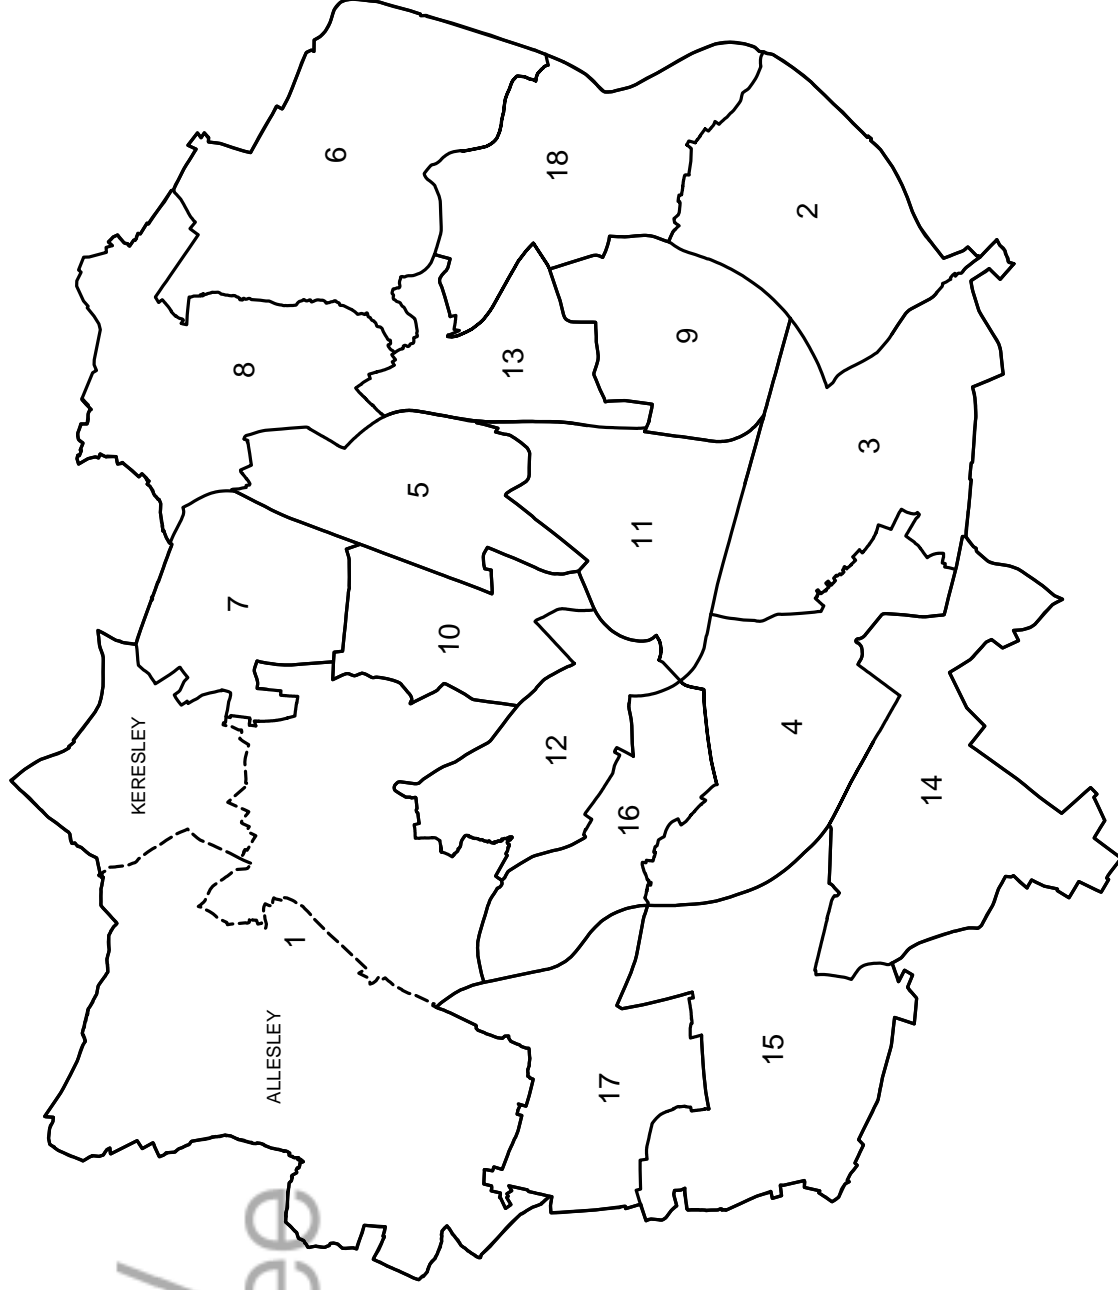

# The Boundary Committee for England

## Key to Wards

- 1 Bablake
- 2 Binley and Willenhall
- 3 Cheylesmore
- 4 Earlsdon
- 5 Foleshill
- 6 Henley
- 7 Holbrook
- 8 Longford
- 9 Lower Stoke
- 10 Radford
- 11 St Michael's
- 12 Sherbourne
- 13 Upper Stoke
- 14 Wainbody
- 15 Westwood
- 16 Whoberley
- 17 Woodlands
- 18 Wyken

KEY	
PROPOSED WARD BOUNDARY	—————
EXISTING PARISH BOUNDARY	- - - - -