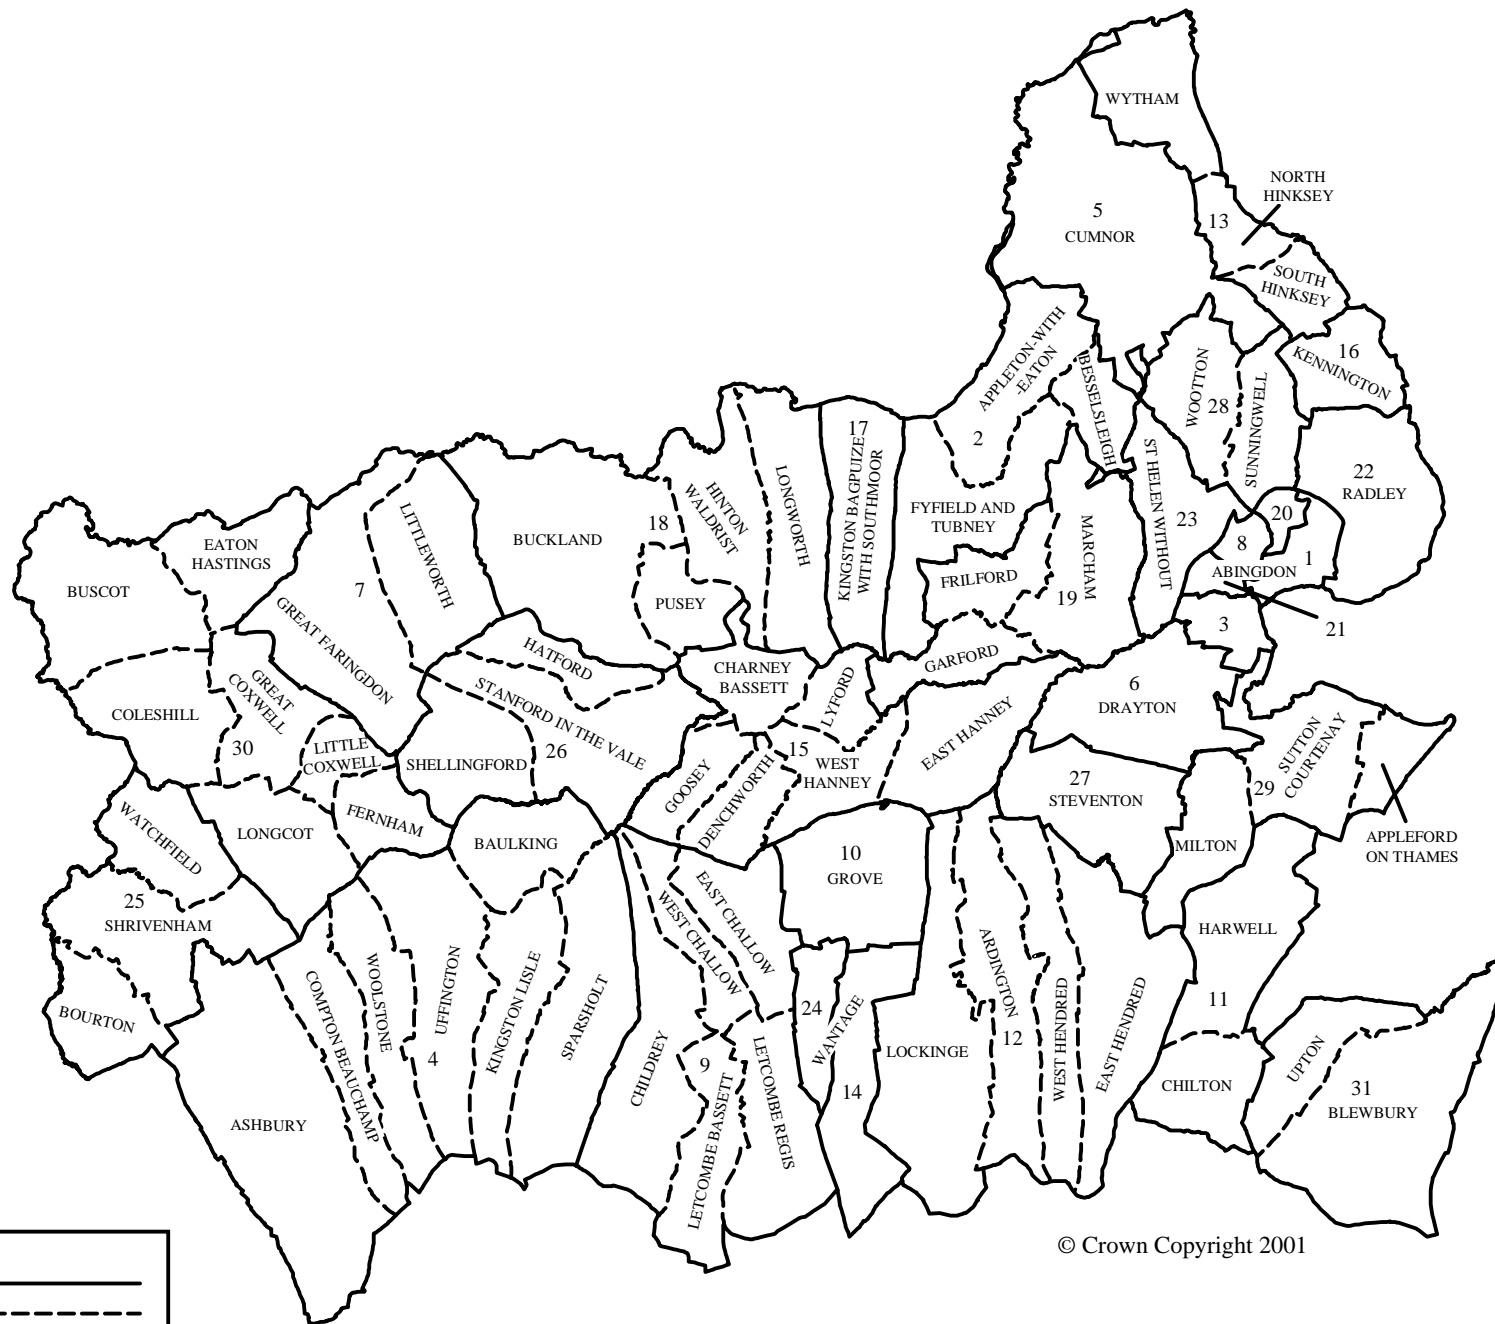

Key to Wards

- 1 Abbey
- 2 Appleton
- 3 Caldecott
- 4 Craven
- 5 Cumnor
- 6 Drayton
- 7 Faringdon and Littleworth
- 8 Fitzharris
- 9 Greendown
- 10 Grove
- 11 Harwell and Chilton
- 12 Hendred
- 13 Hinksey
- 14 Icknield
- 15 Island Villages
- 16 Kennington
- 17 Kingston Bagpuize and Southmoor
- 18 Longworth
- 19 Marcham
- 20 Northcourt
- 21 Ock
- 22 Radley
- 23 St Helen Without
- 24 Segsbury
- 25 Shrivenham
- 26 Stanford
- 27 Steventon
- 28 Sunningwell and Wootton
- 29 Sutton Courtenay
- 30 The Coxwells
- 31 Upton and Blewbury

KEY	
EXISTING WARD BOUNDARY	—————
EXISTING PARISH BOUNDARY	- - - - -