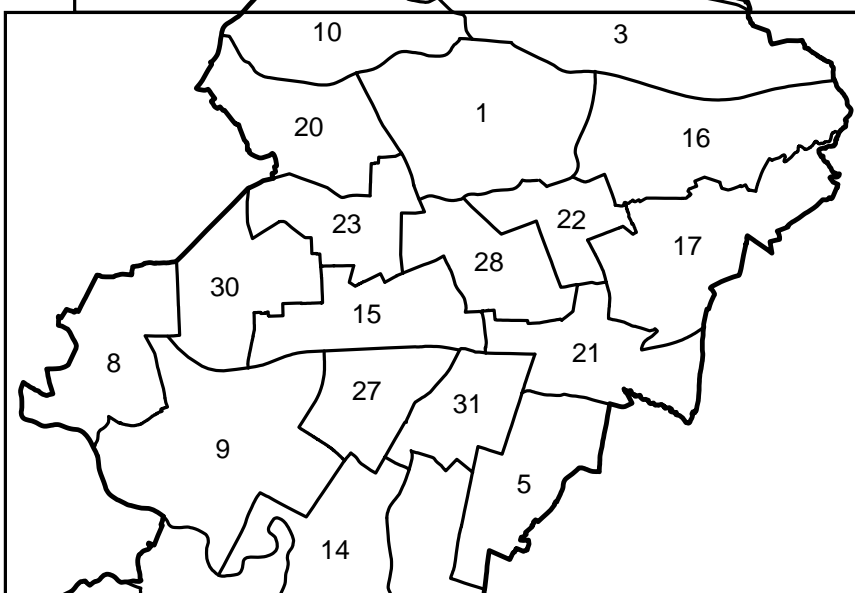

# The Boundary Committee for England

## Key to Wards

1	Ardwick	17	Gorton South
2	Baguley	18	Harpurhey
3	Bradford	19	Higher Blackley
4	Brooklands	20	Hulme
5	Burnage	21	Levenshulme
6	Charlestown	22	Longsight
7	Cheetham	23	Moss Side
8	Chorlton	24	Moston
9	Chorlton Park	25	Newton Heath
10	City Centre	26	Northenden
11	Clayton Bridge	27	Old Moat
12	Crumpsall	28	Rusholme
13	Didsbury East	29	Sharston
14	Didsbury West	30	Whalley Range
15	Fallowfield	31	Withington
16	Gorton North	32	Woodhouse Park