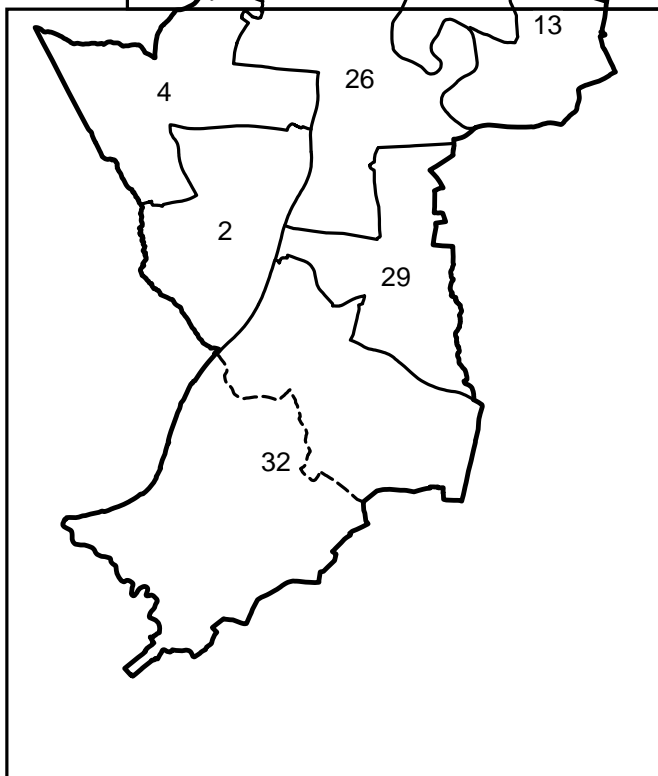

# The Boundary Committee for England

## Key to Wards

1	Ardwick	17	Gorton South
2	Baguley	18	Harpurhey
3	Bradford	19	Higher Blackley
4	Brooklands	20	Hulme
5	Burnage	21	Levenshulme
6	Charlestown	22	Longsight
7	Cheetham	23	Moss Side
8	Chorlton	24	Moston
9	Chorlton Park	25	Newton Heath
10	City Centre	26	Northenden
11	Clayton Bridge	27	Old Moat
12	Crumpsall	28	Rusholme
13	Didsbury East	29	Sharston
14	Didsbury West	30	Whalley Range
15	Fallowfield	31	Withington
16	Gorton North	32	Woodhouse Park