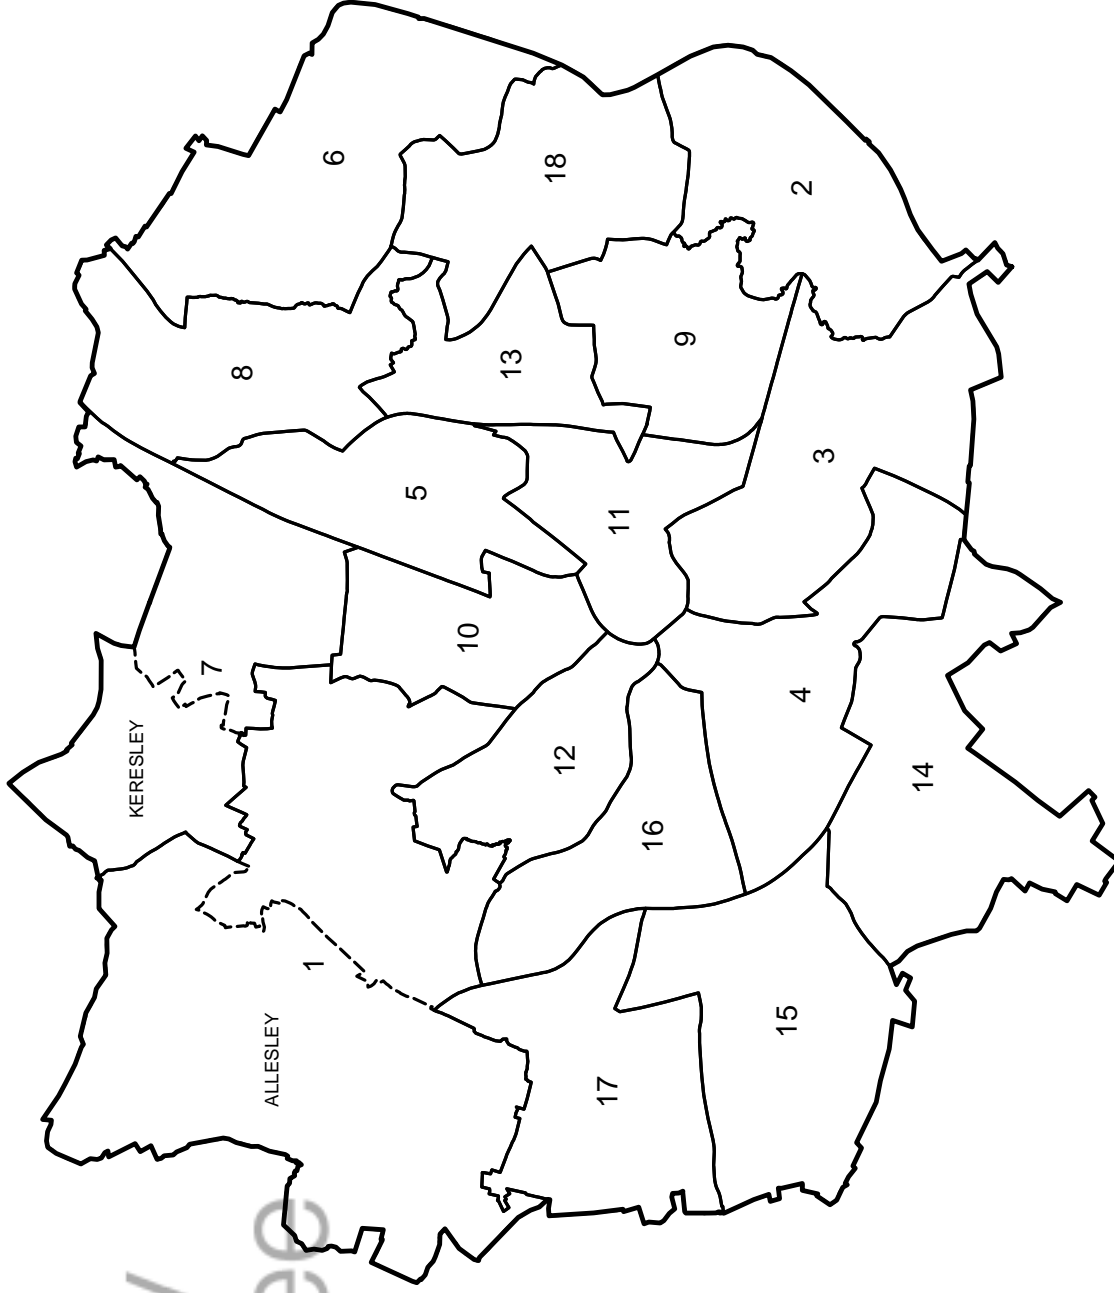

The Boundary Committee for England

Key to Wards

- 1 Bablake
- 2 Binley and Willenhall
- 3 Cheylesmore
- 4 Earlsdon
- 5 Foleshill
- 6 Henley
- 7 Holbrook
- 8 Longford
- 9 Lower Stoke
- 10 Radford
- 11 St Michael's
- 12 Sherbourne
- 13 Upper Stoke
- 14 Wainbody
- 15 Westwood
- 16 Whoberley
- 17 Woodlands
- 18 Wyken

KEY
EXISTING WARD BOUNDARY
EXISTING PARISH BOUNDARY