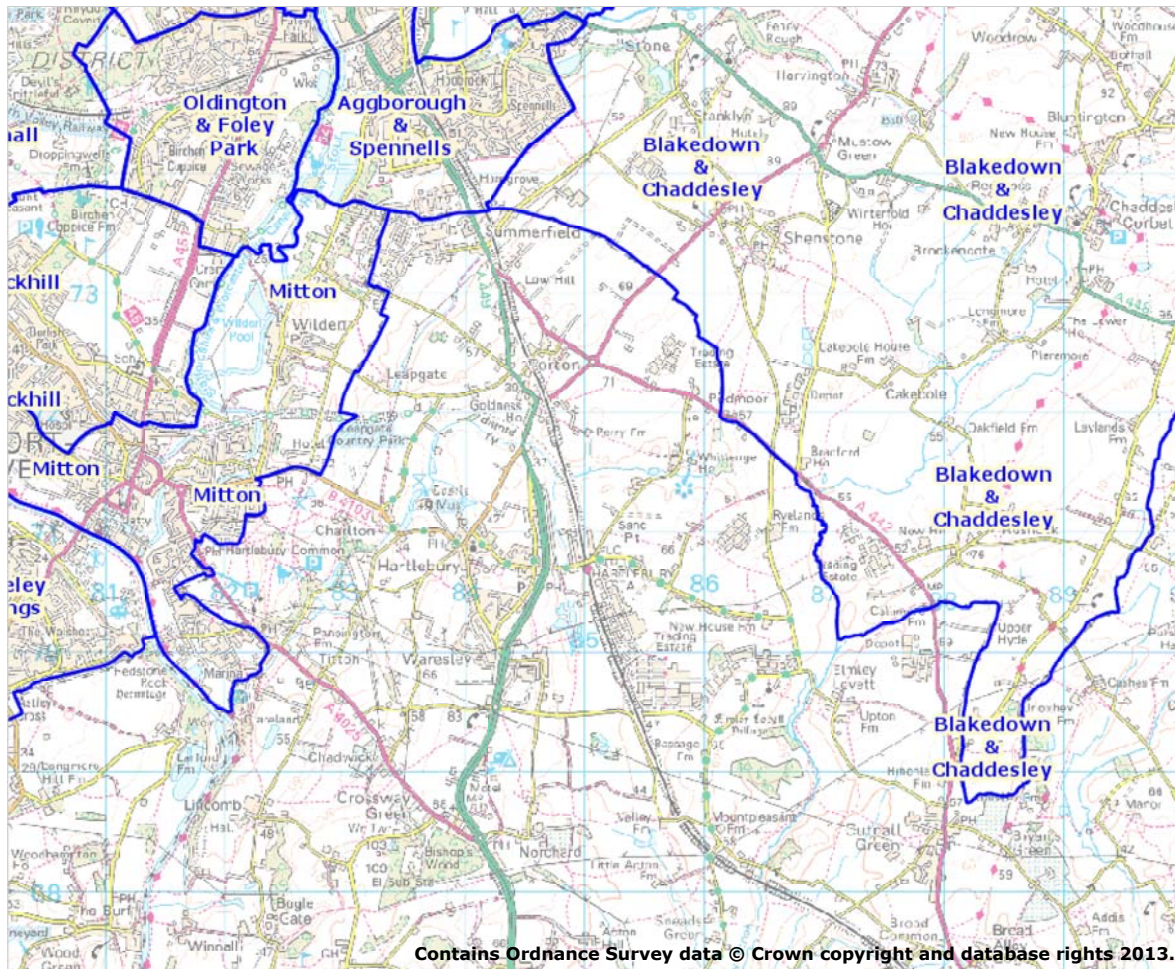

## Wyre Forest District

**Personal Details:**

Name: Geoff Cox

E-mail: [REDACTED]

Postcode: [REDACTED]

Organisation Name:

**Map Features:****Comment text:**

I cannot understand the rationale for linking Cookley and Wolverley with Blakedown and Chaddesley Corbett which are remote from and have little in common with the former. I consider a more logical grouping would be Franche and Broadwaters