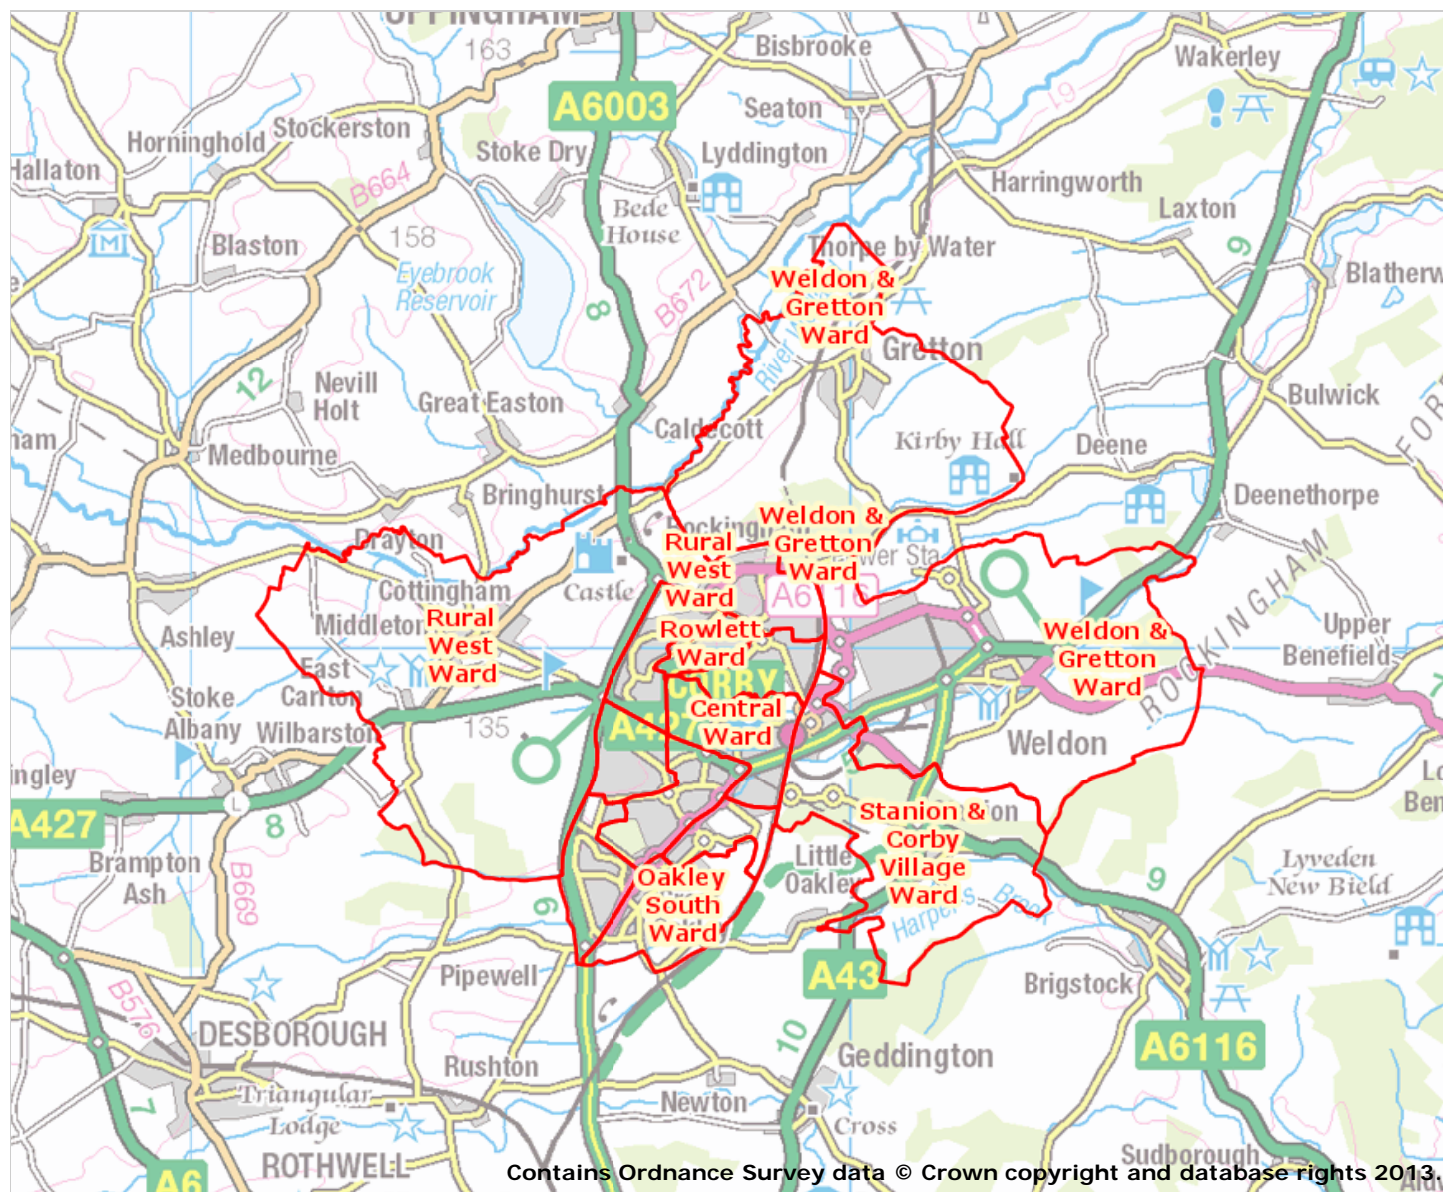

Corby District

Personal Details:

Name: Peter Withe

E-mail: [REDACTED]

Postcode: [REDACTED]

Organisation Name:

Map Features:

Comment text:

Viewing the draft recommendations, I see the actual centre is Rowlett ward and Lloyds ward. The 'Central ward', apart from the unimaginative title, is misleading and should therefore be renamed. My proposal is for 'Corporation ward' based on Corporation Park, a well known landmark in the middle of the ward and also this covers the civic elements of the town centre.