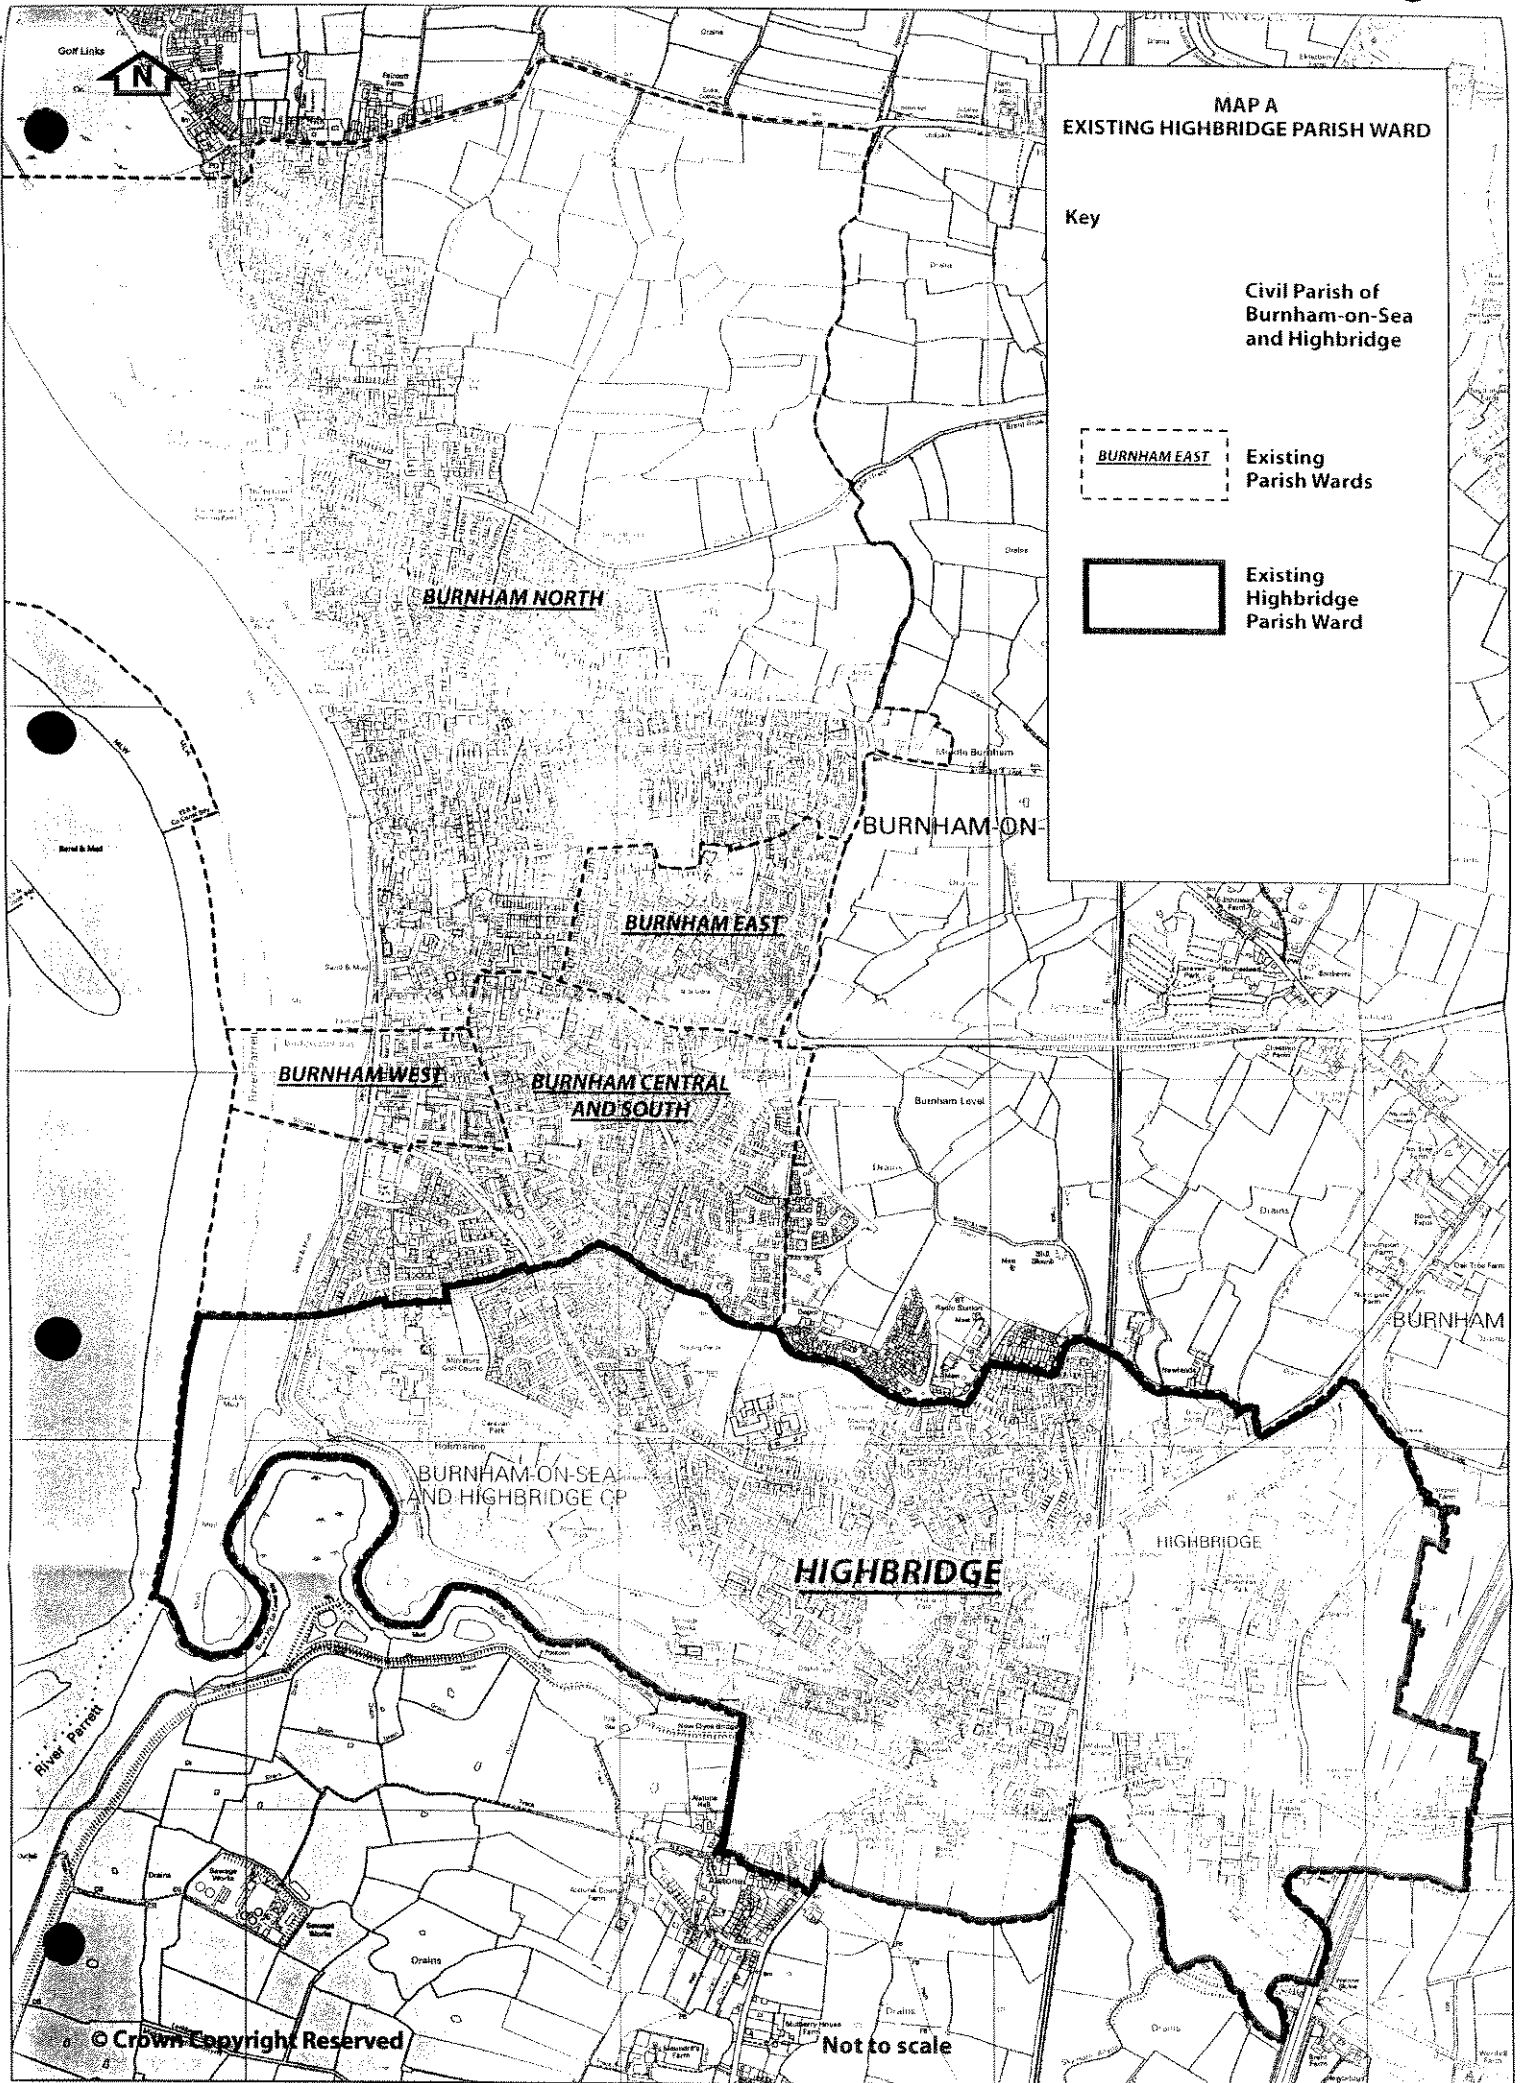

MAP A
EXISTING HIGHBRIDGE PARISH WARD

Key

Civil Parish of
Burnham-on-Sea
and Highbridge

Existing
Parish Wards

Existing
Highbridge
Parish Ward