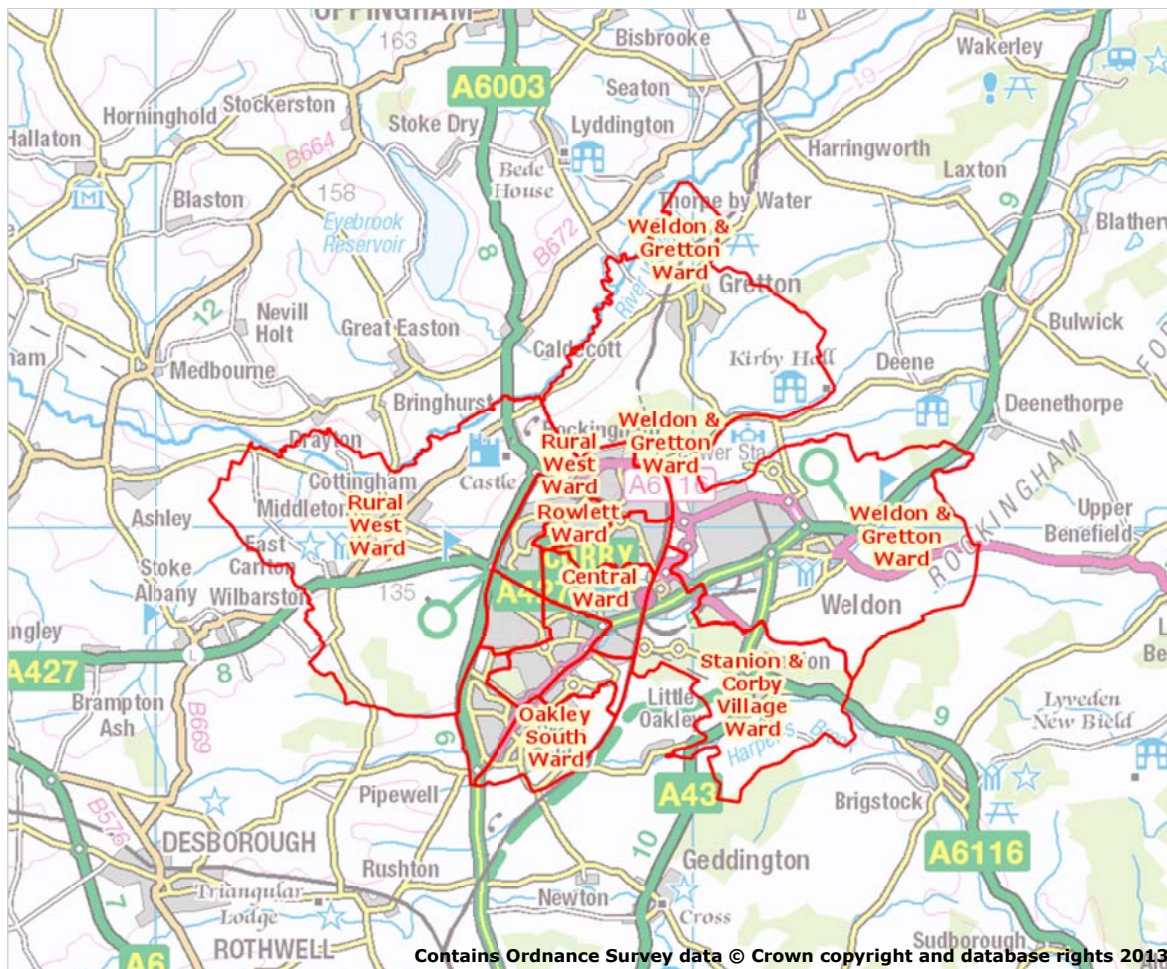

Corby District

Personal Details:

Name: David Sims
E-mail: [REDACTED]
Postcode: [REDACTED]
Organisation Name: Cottingham Parish Council

**Map Features:****Comment text:**

Putting part of Corby into Rural West Ward will not work. The people in that area of Corby will not receive proper representation as the rural councillor will be concerned with rural issues as opposed to Corby issues.