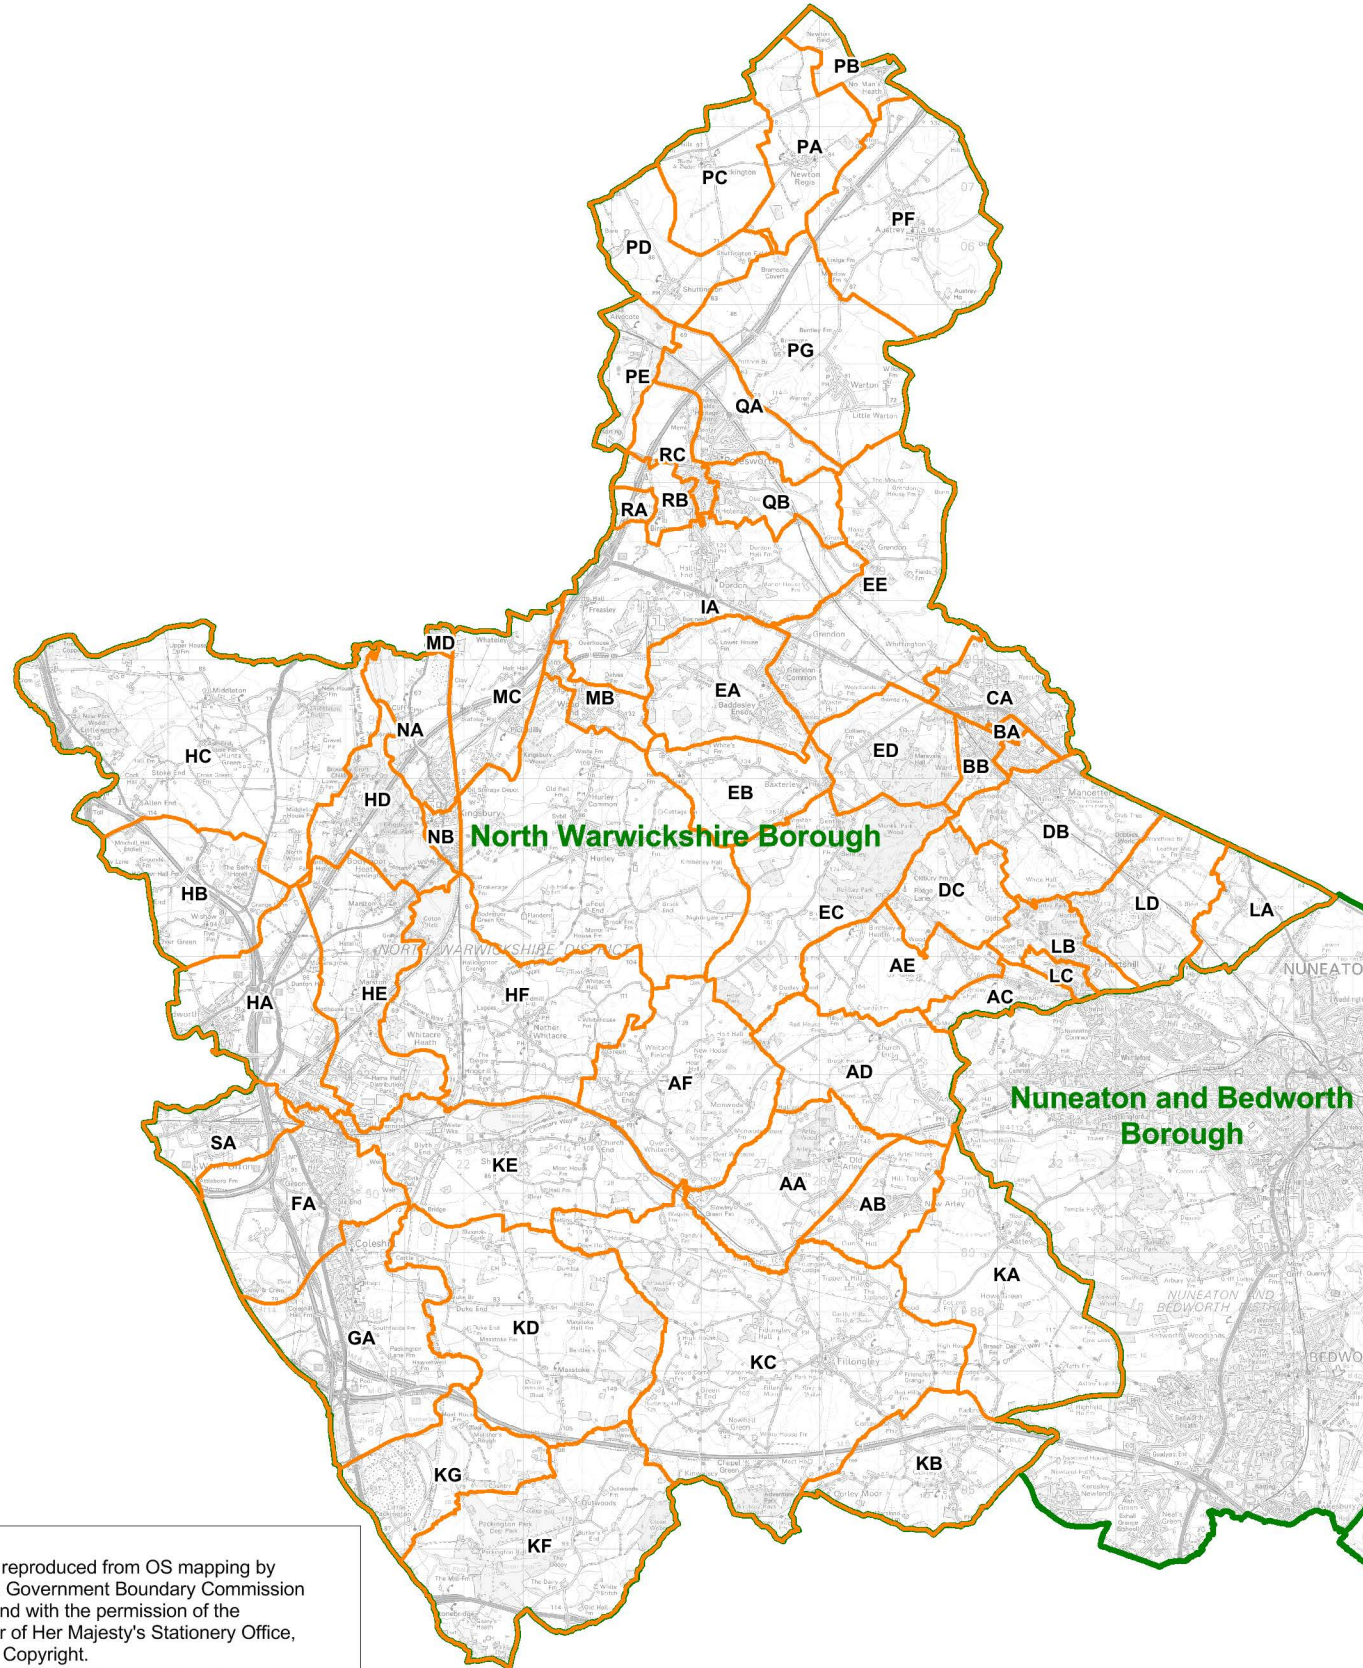

Polling Districts in North Warwickshire Borough

-  District Boundary
-  Polling District Boundary
-  PA Polling District Reference

North Warwickshire Borough

Nuneaton and Bedworth Borough

Mapping reproduced from OS mapping by the Local Government Boundary Commission for England with the permission of the Controller of Her Majesty's Stationery Office, © Crown Copyright. Unauthorised reproduction infringes Crown Copyright and may lead to prosecution or civil proceedings.