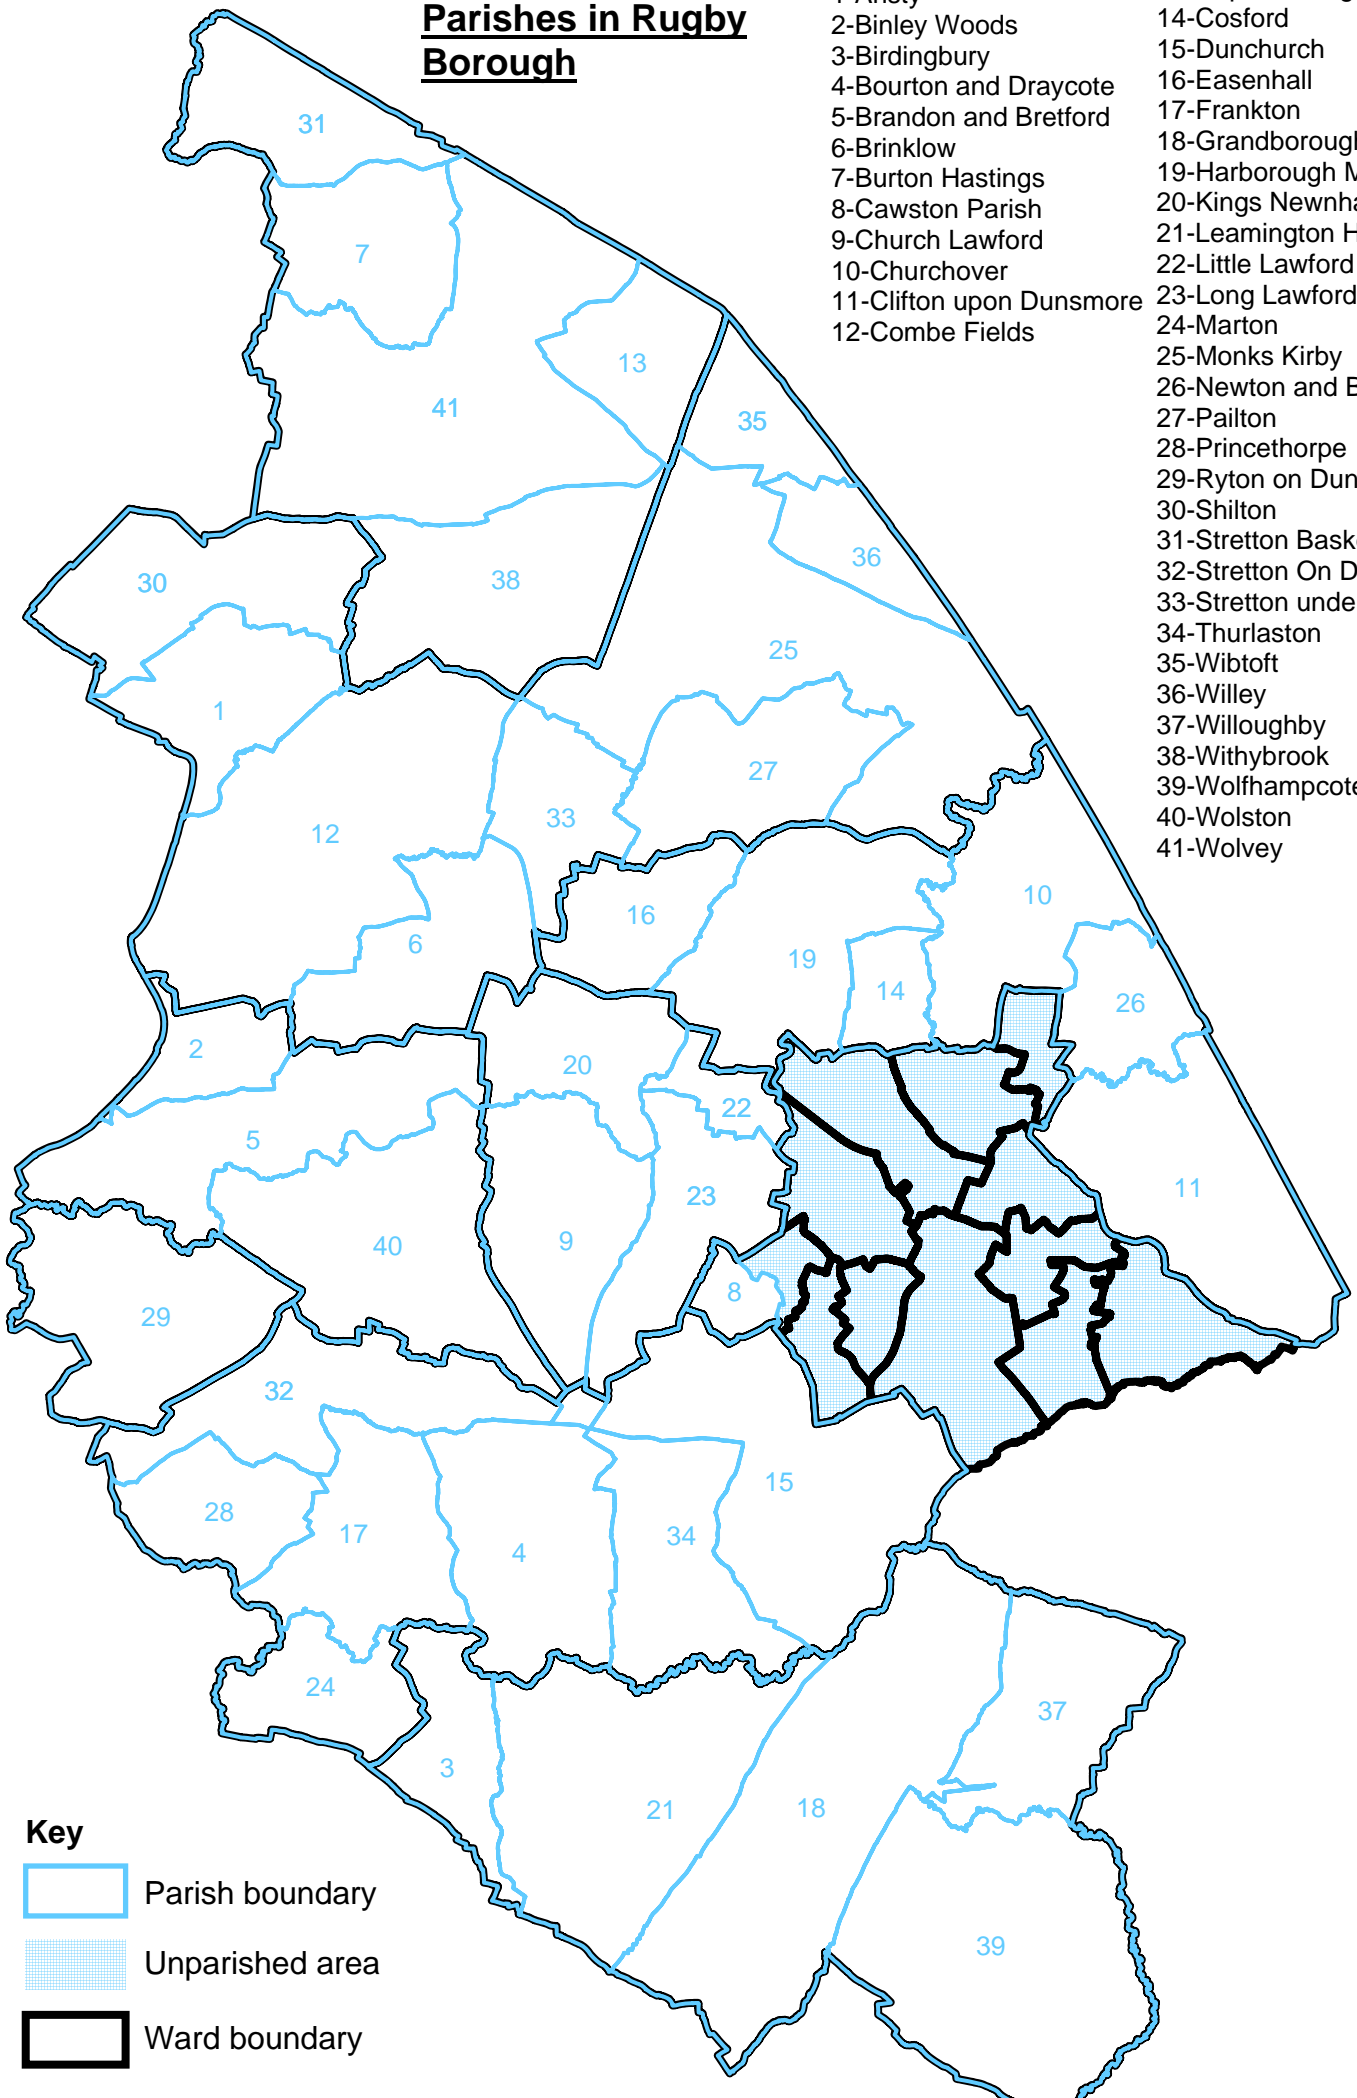

Parishes in Rugby Borough

- 1-Ansty
- 2-Binley Woods
- 3-Birdingbury
- 4-Bourton and Draycote
- 5-Brandon and Bretford
- 6-Brinklow
- 7-Burton Hastings
- 8-Cawston Parish
- 9-Church Lawford
- 10-Churchover
- 11-Clifton upon Dunsmore
- 12-Combe Fields
- 13-Copston Magna
- 14-Cosford
- 15-Dunchurch
- 16-Easehall
- 17-Frankton
- 18-Grandborough
- 19-Harborough Magna
- 20-Kings Newnham
- 21-Leamington Hastings
- 22-Little Lawford
- 23-Long Lawford
- 24-Marton
- 25-Monks Kirby
- 26-Newton and Biggin
- 27-Pailton
- 28-Princethorpe
- 29-Ryton on Dunsmore
- 30-Shilton
- 31-Stretton Baskerville
- 32-Stretton On Dunsmore
- 33-Stretton under Fosse
- 34-Thurlaston
- 35-Wibtoft
- 36-Willey
- 37-Willoughby
- 38-Withybrook
- 39-Wolfhampcote
- 40-Wolston
- 41-Wolvey

Key

- Parish boundary
- Unparished area
- Ward boundary