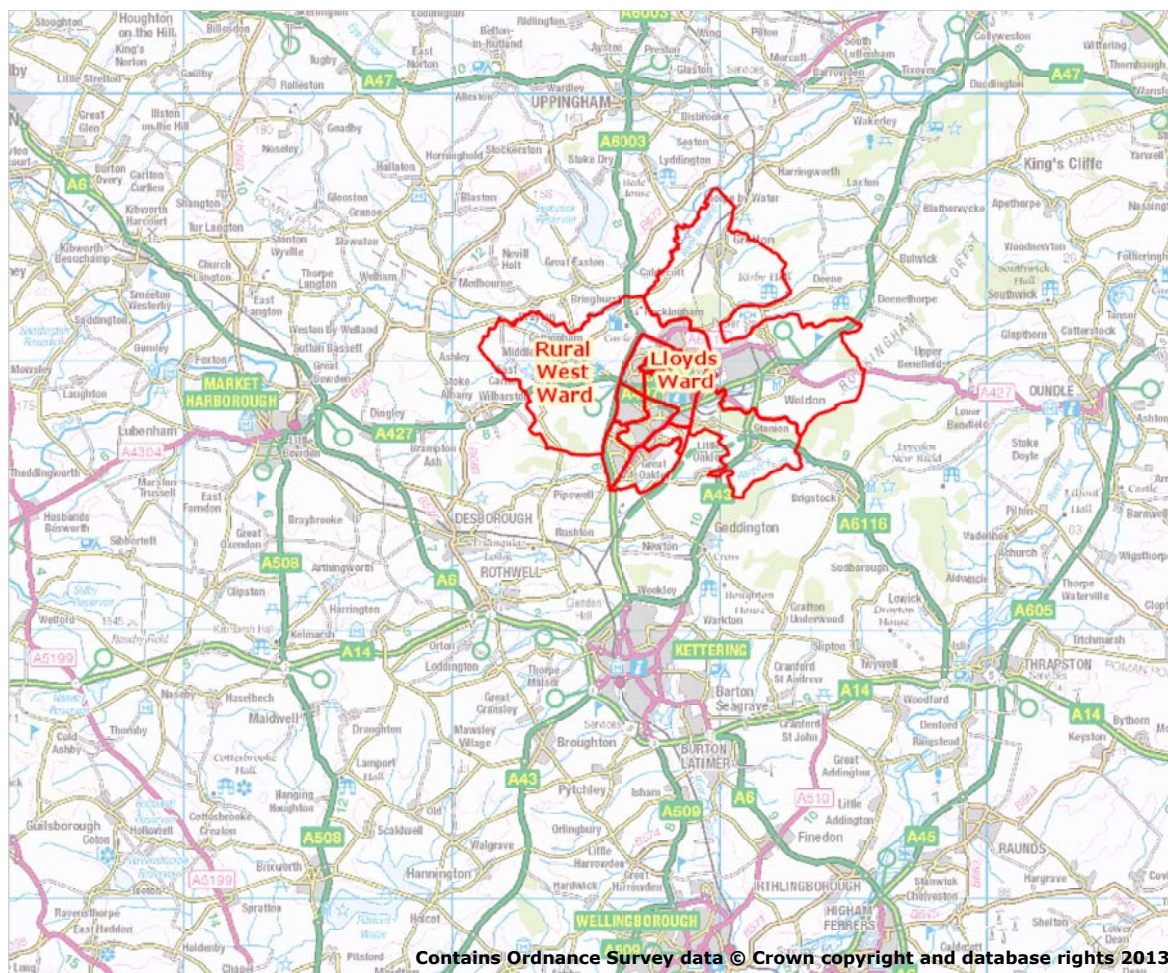

Corby District

Personal Details:

Name: Stan Heggs

E-mail: [REDACTED]

Postcode: [REDACTED]

Organisation Name: Corby Borough Council

Map Features:

Comment text:

Adding part of Corby to Rural West Ward will break up the rural community. This is a bad idea. The Rural West Ward should be left as it currently is, with the 4 villages and the section of Corby not included.