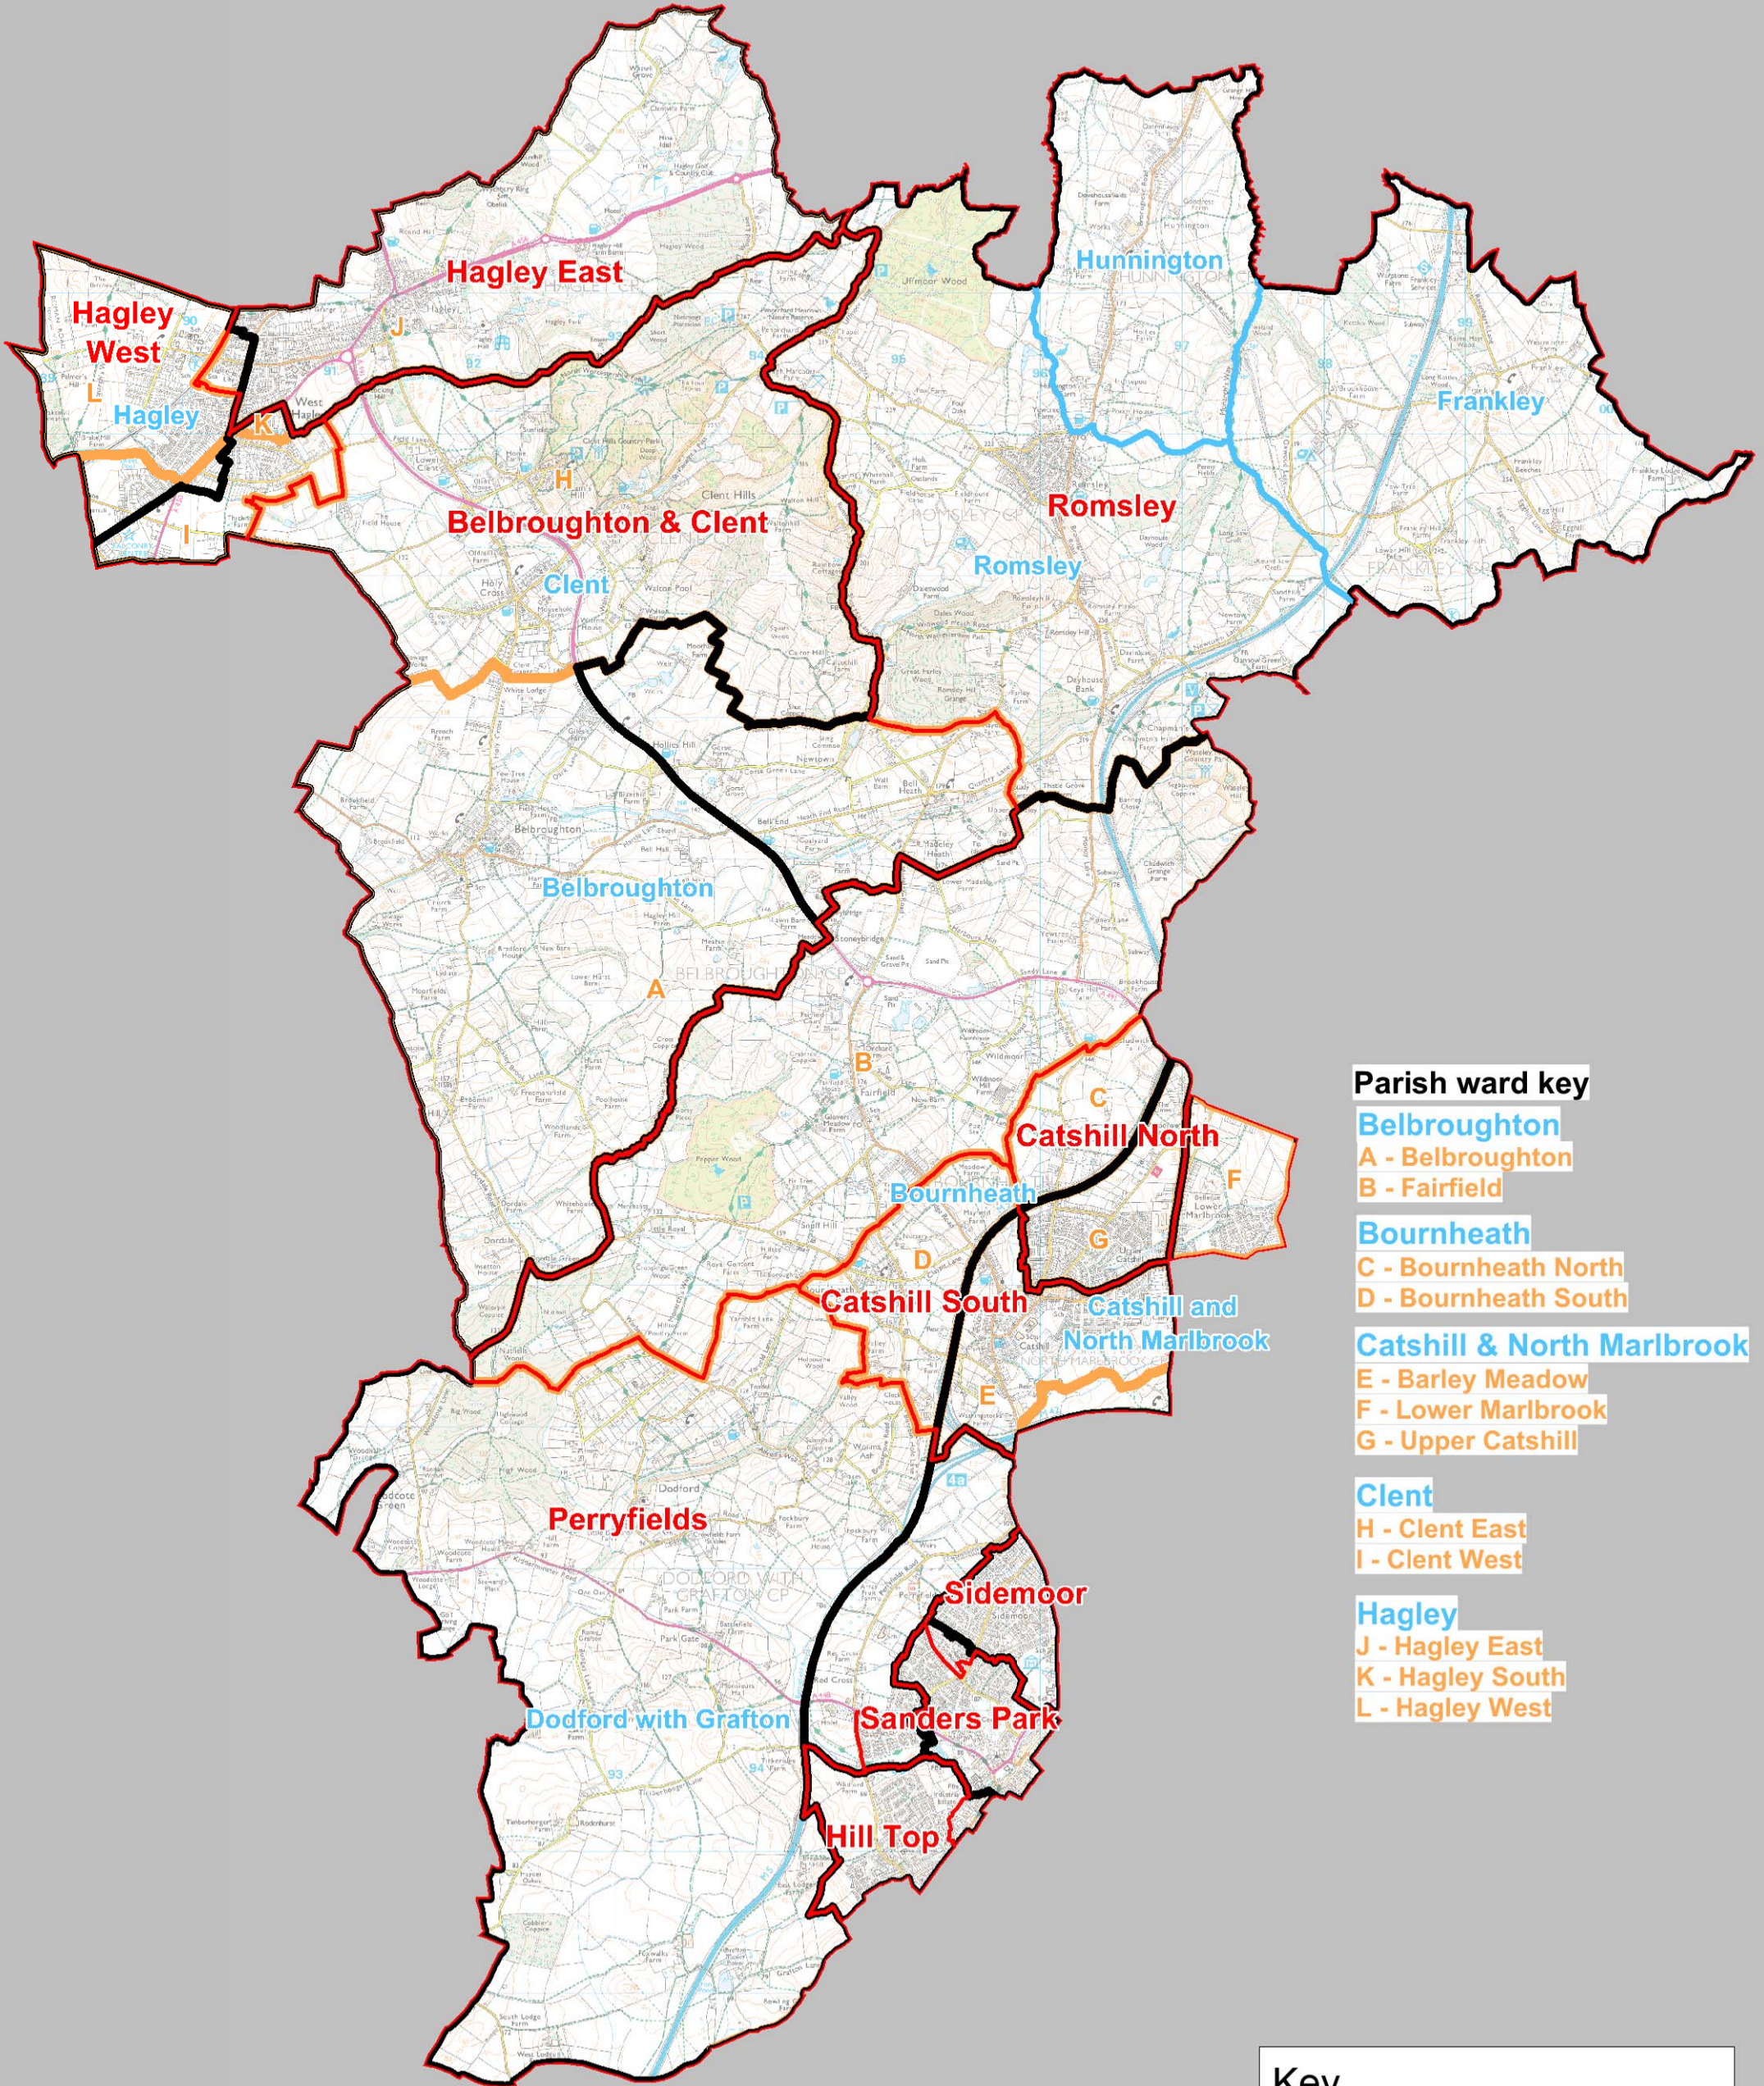

Map A - West Bromsgrove

- Parish ward key**
- Belbroughton**
 - A - Belbroughton
 - B - Fairfield
 - Bournheath**
 - C - Bournheath North
 - D - Bournheath South
 - Catshill & North Marlbrook**
 - E - Barley Meadow
 - F - Lower Marlbrook
 - G - Upper Catshill
 - Clent**
 - H - Clent East
 - I - Clent West
 - Hagley**
 - J - Hagley East
 - K - Hagley South
 - L - Hagley West

Key

- Revised draft recommendations
- Initial draft recommendations
- Parish boundary
- Parish ward boundary