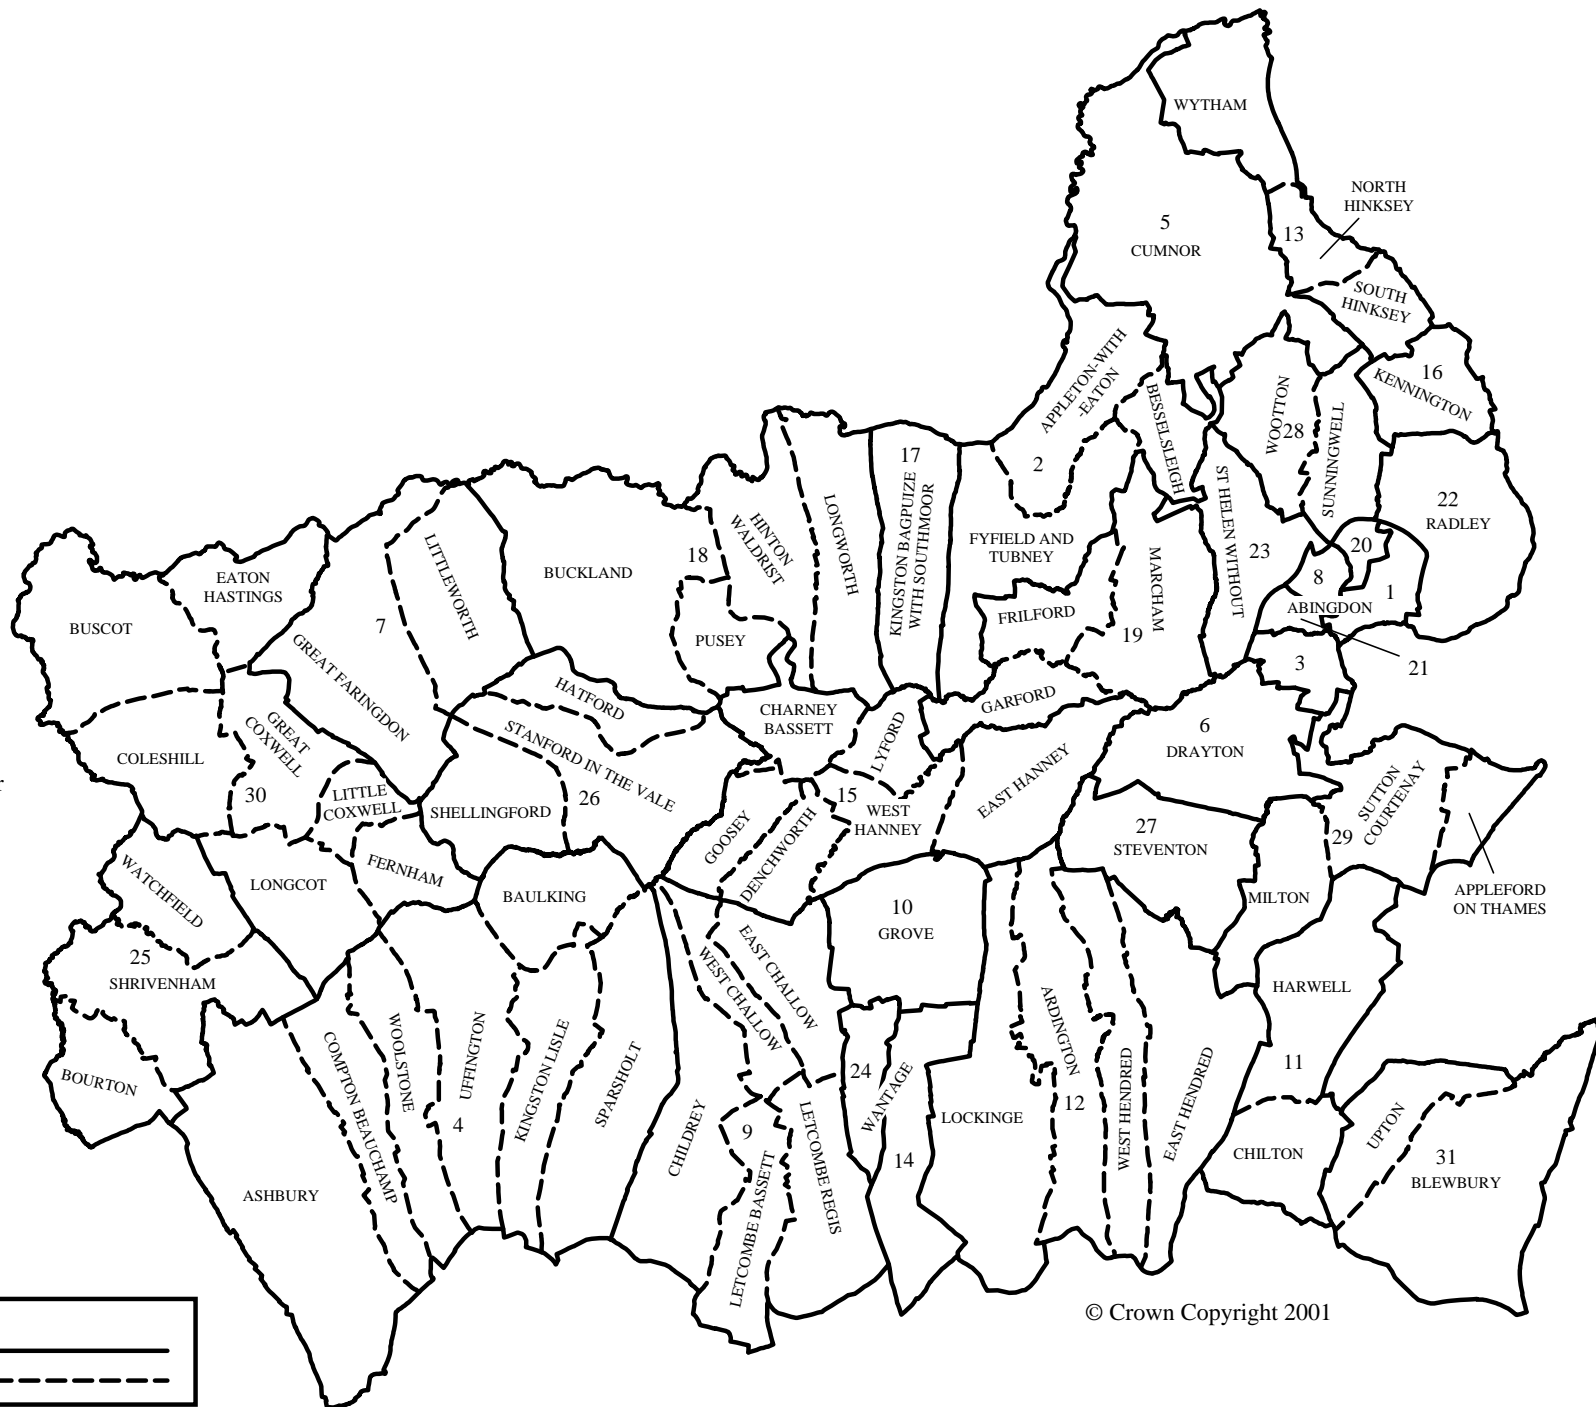

Key to Wards

- 1 Abbey
- 2 Appleton
- 3 Caldecott
- 4 Craven
- 5 Cumnor
- 6 Drayton
- 7 Faringdon and Littleworth
- 8 Fitzharris
- 9 Greendown
- 10 Grove
- 11 Harwell and Chilton
- 12 Hendred
- 13 Hinksey
- 14 Icknield
- 15 Island Villages
- 16 Kennington
- 17 Kingston Bagpuize and Southmoor
- 18 Longworth
- 19 Marcham
- 20 Northcourt
- 21 Ock
- 22 Radley
- 23 St Helen Without
- 24 Segsbury
- 25 Shrivenham
- 26 Stanford
- 27 Steventon
- 28 Sunningwell and Wootton
- 29 Sutton Courtenay
- 30 The Coxwells
- 31 Upton and Blewbury

KEY
 EXISTING WARD BOUNDARY ———
 EXISTING PARISH BOUNDARY - - - -