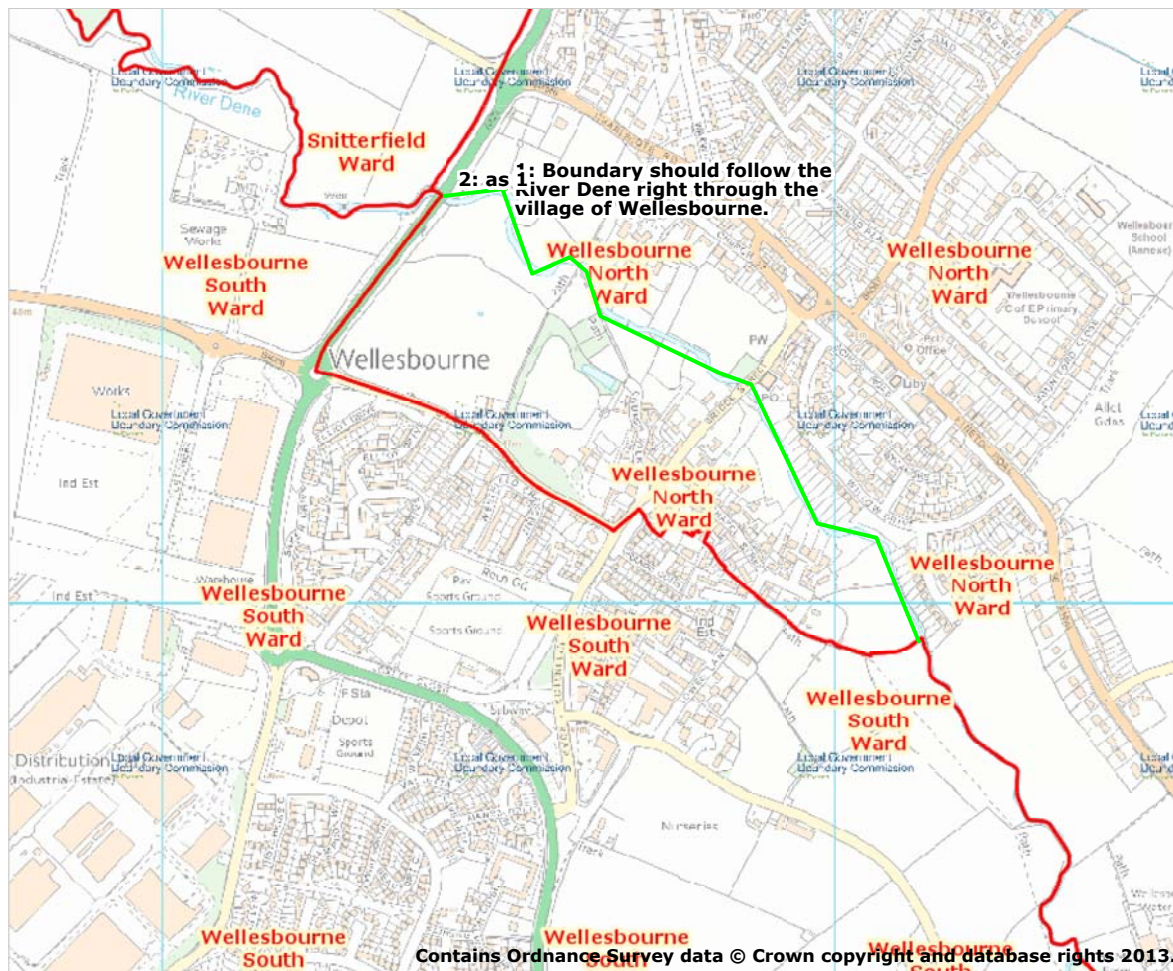

Stratford-on-Avon District

Personal Details:

Name: Peter Davies
E-mail: [REDACTED]
Postcode: [REDACTED]
Organisation Name: Wellesbourne Action Group

Map Features:

- 1:
- 2:

Comment text:

Boundary should follow the River Dene right through the village of Wellesbourne. This is the traditional boundary which all residents understand.