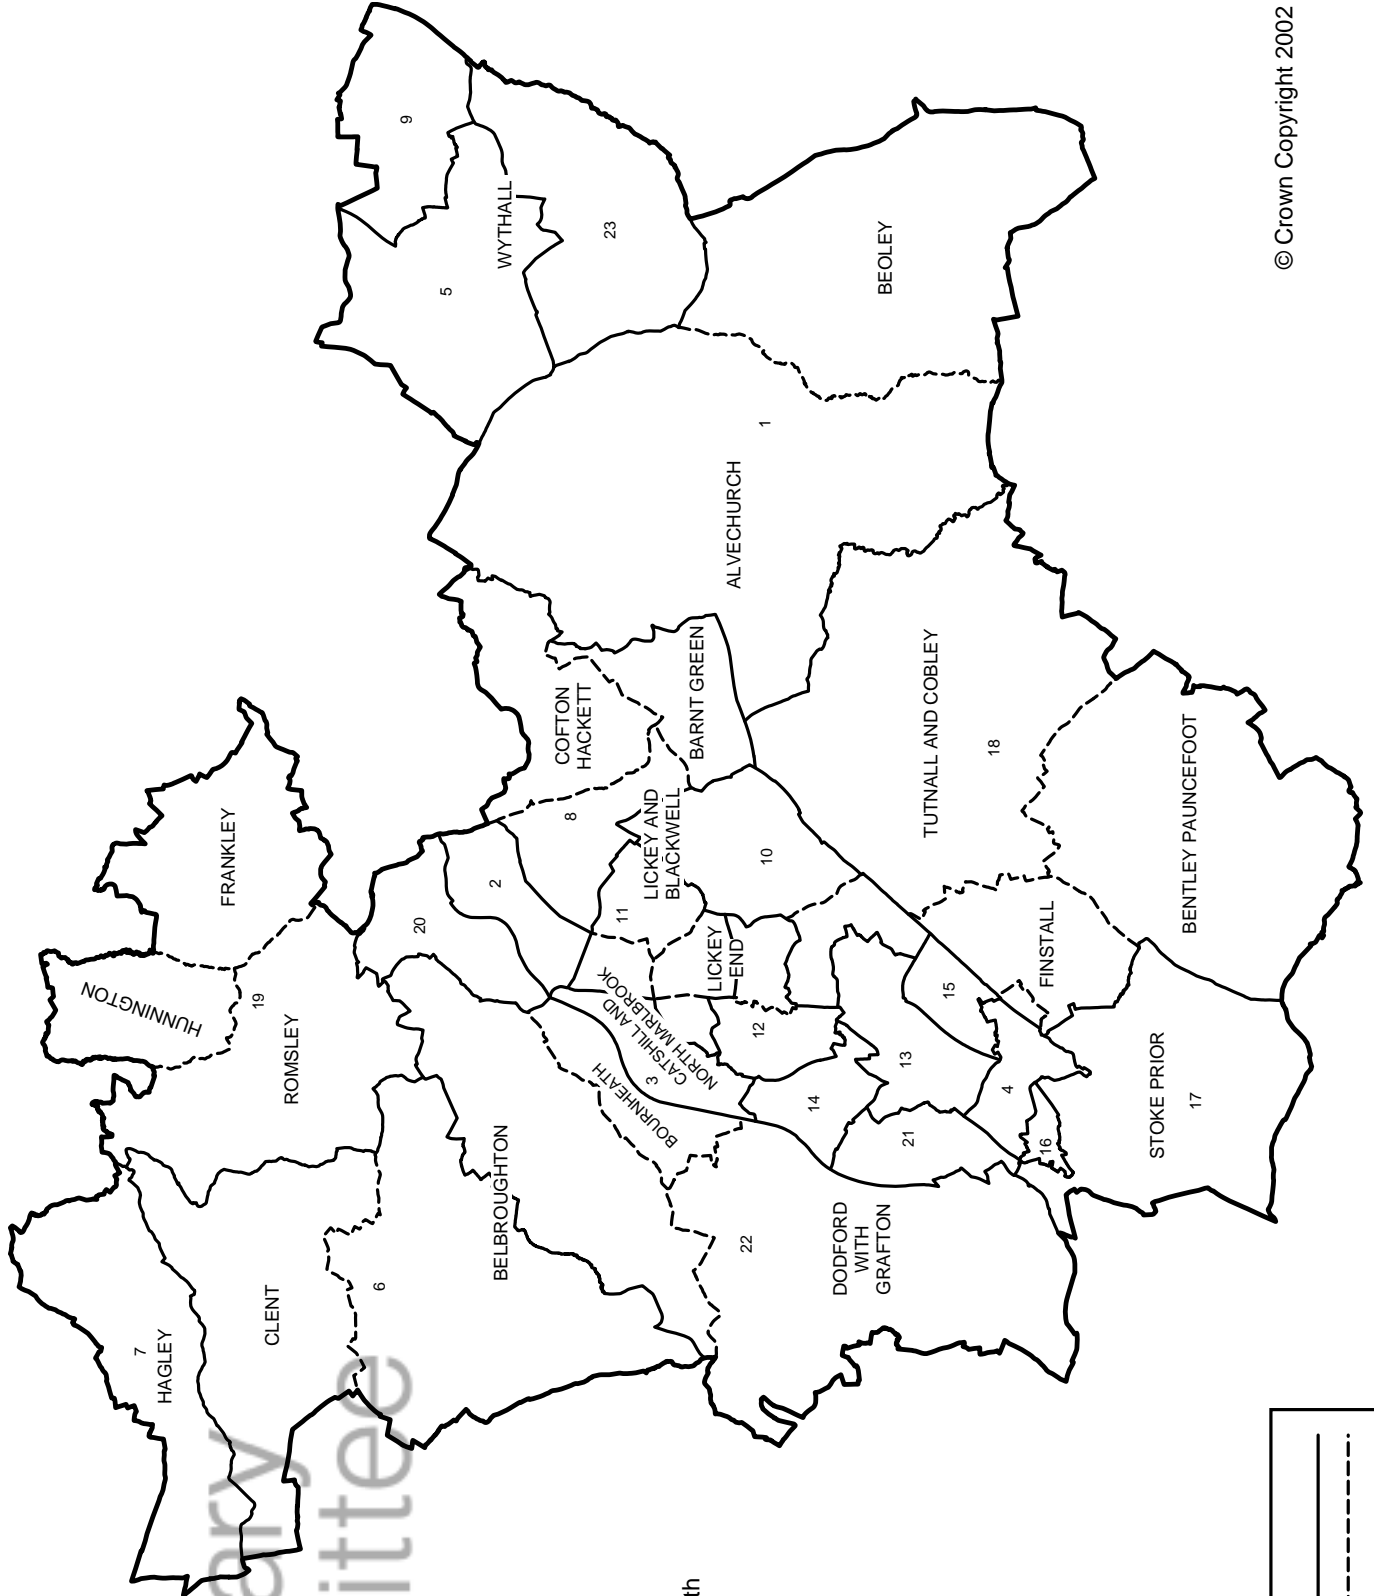

# The Boundary Committee for England

## Key to Wards

- 1 Alvechurch
- 2 Beacon
- 3 Catshill
- 4 Charford
- 5 Drakes Cross and Walkers Heath
- 6 Furlongs
- 7 Hagley
- 8 Hillside
- 9 Hollywood and Majors Green
- 10 Linthurst
- 11 Marlbrook
- 12 Norton
- 13 St Johns
- 14 Sidemoor Sideslow
- 15 Stoke Heath
- 16 Stoke Prior
- 17 Tardebigge
- 18 Uffdown
- 19 Waseley
- 20 Whitford
- 21 Woodvale
- 22 Wythall South
- 23 Wythall North

KEY
PROPOSED WARD BOUNDARY
EXISTING PARISH BOUNDARY