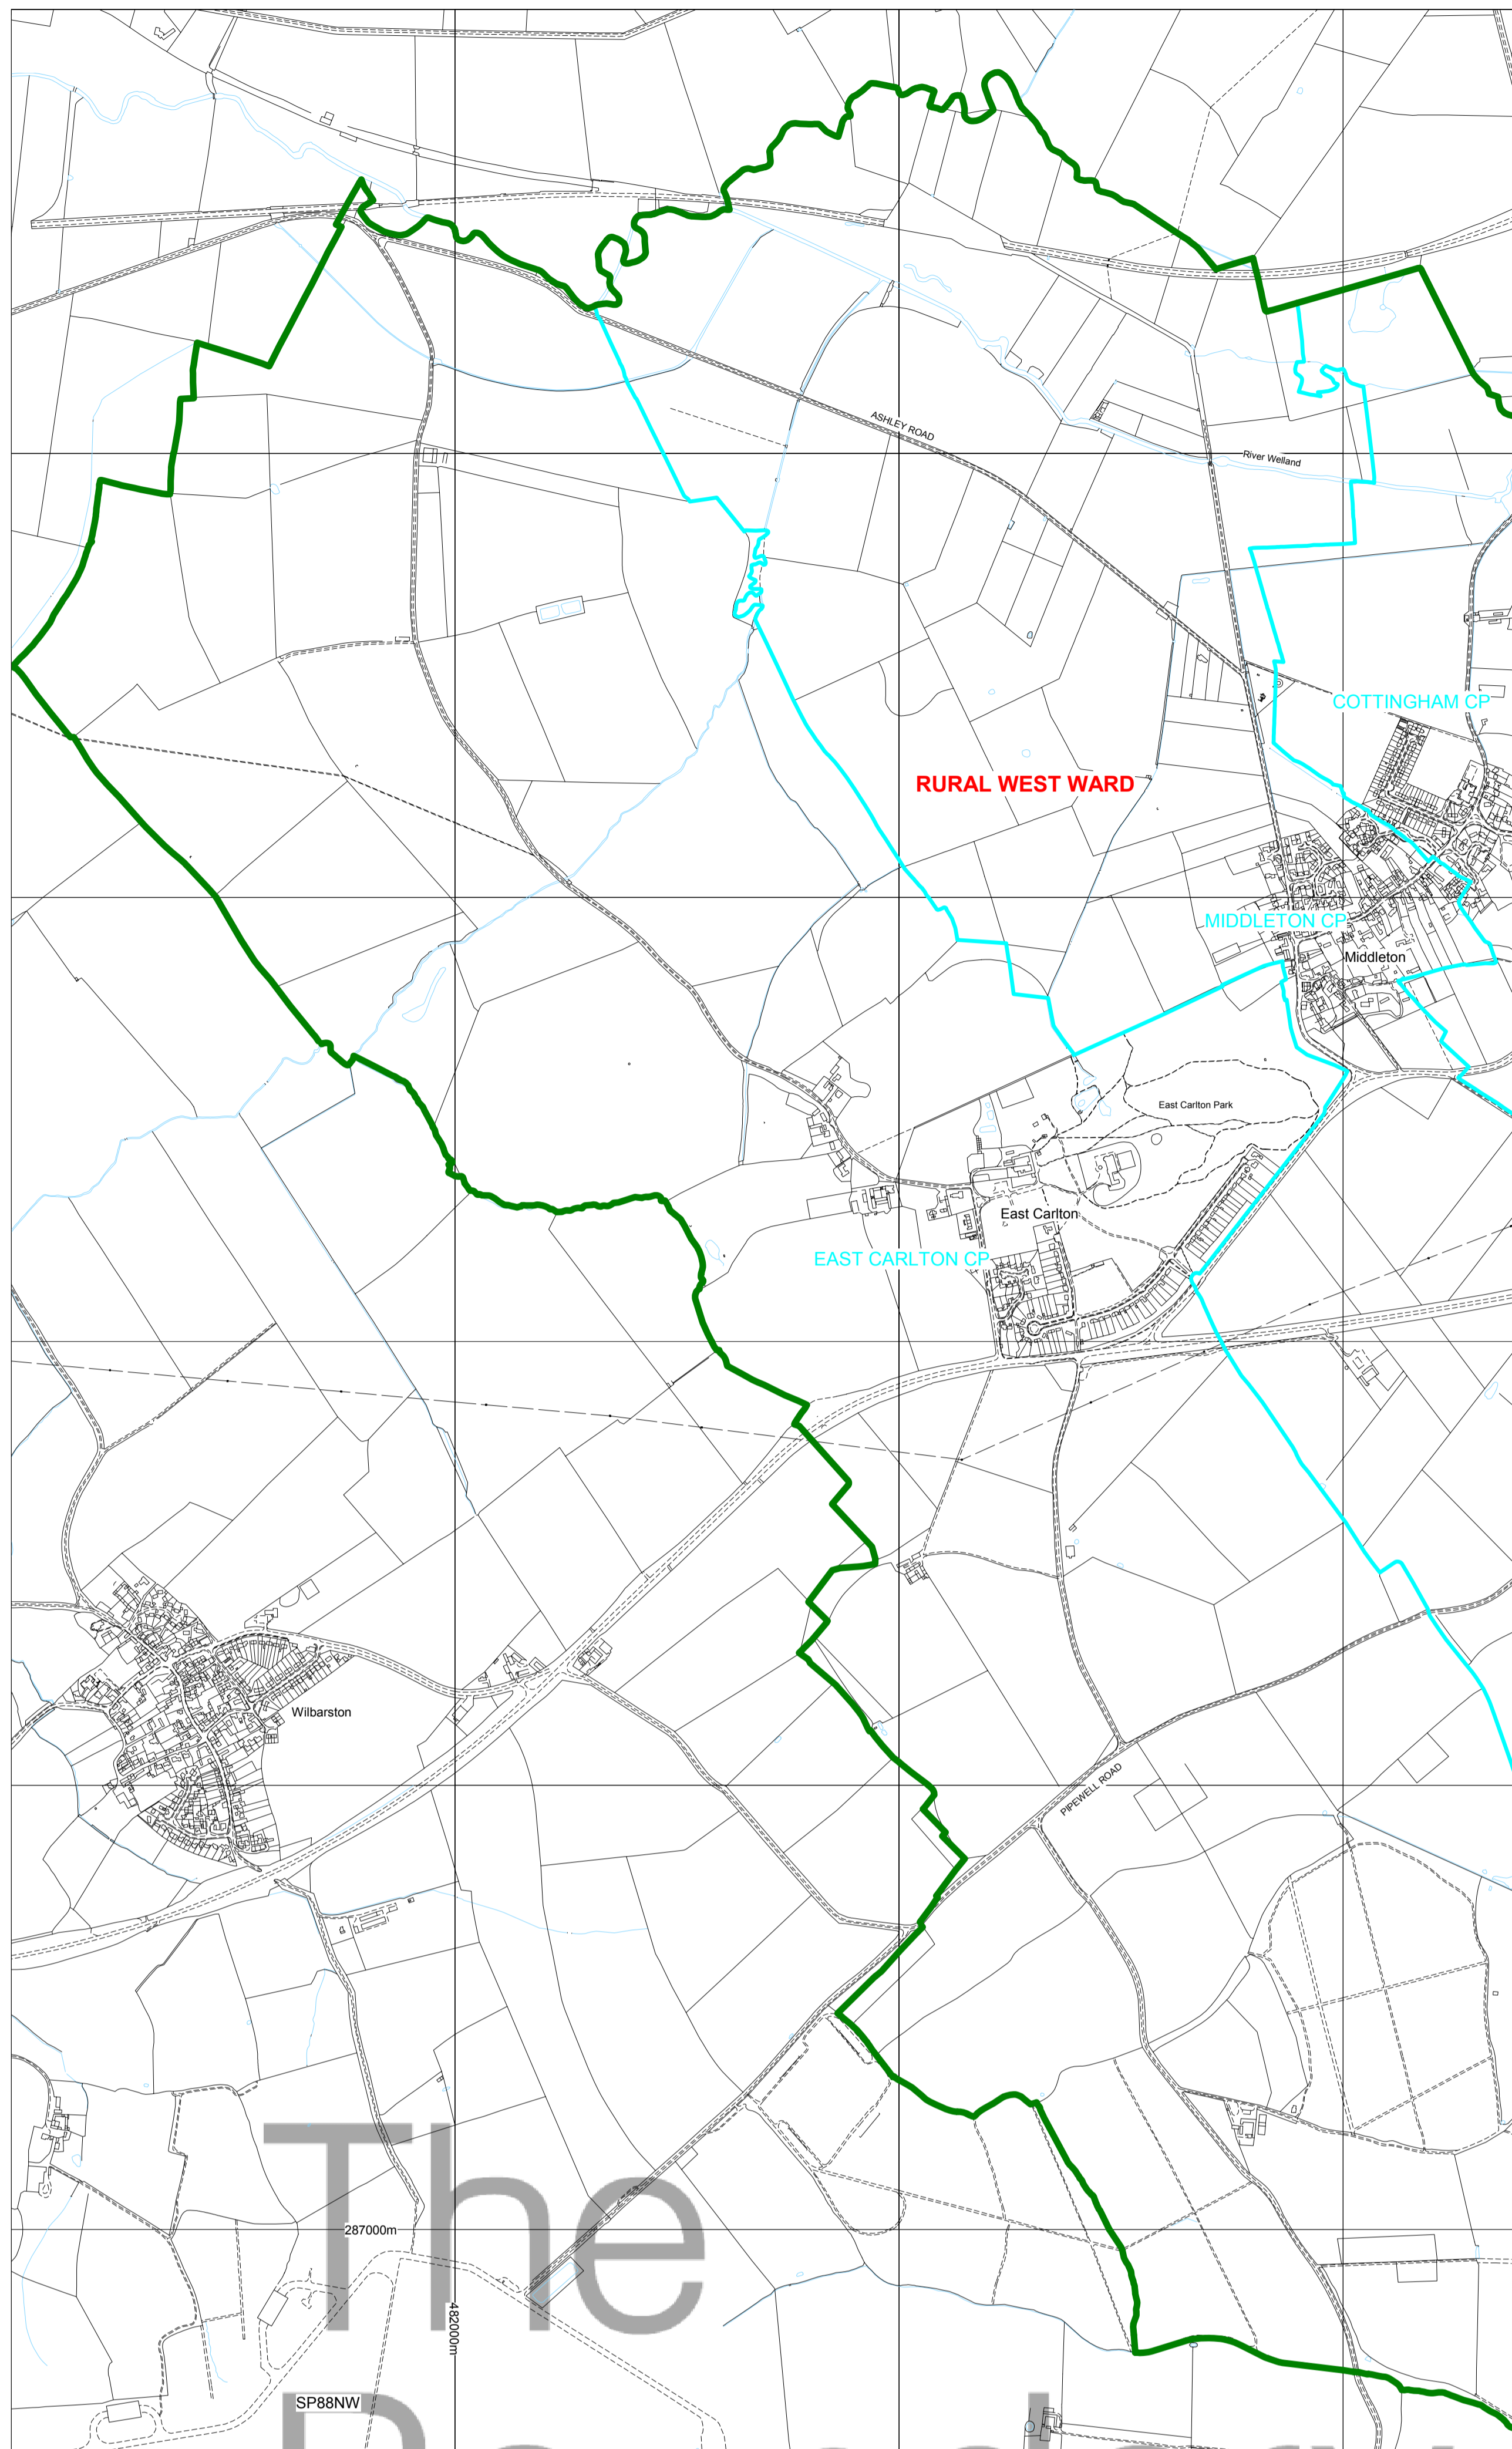

THE BOUNDARY COMMITTEE FOR ENGLAND
FURTHER ELECTORAL REVIEW OF CORBY
Draft Recommendations for Ward Boundaries in the Borough of Corby May 2005
Sheet 3 of 3

Scale : 1cm = 0.1000 km
Grid interval 1km

KEY

	DISTRICT BOUNDARY
	PARISH BOUNDARY
	PROPOSED WARD NAME
	EXISTING WARD NAME (TO BE RETAINED)
	PARISH NAME