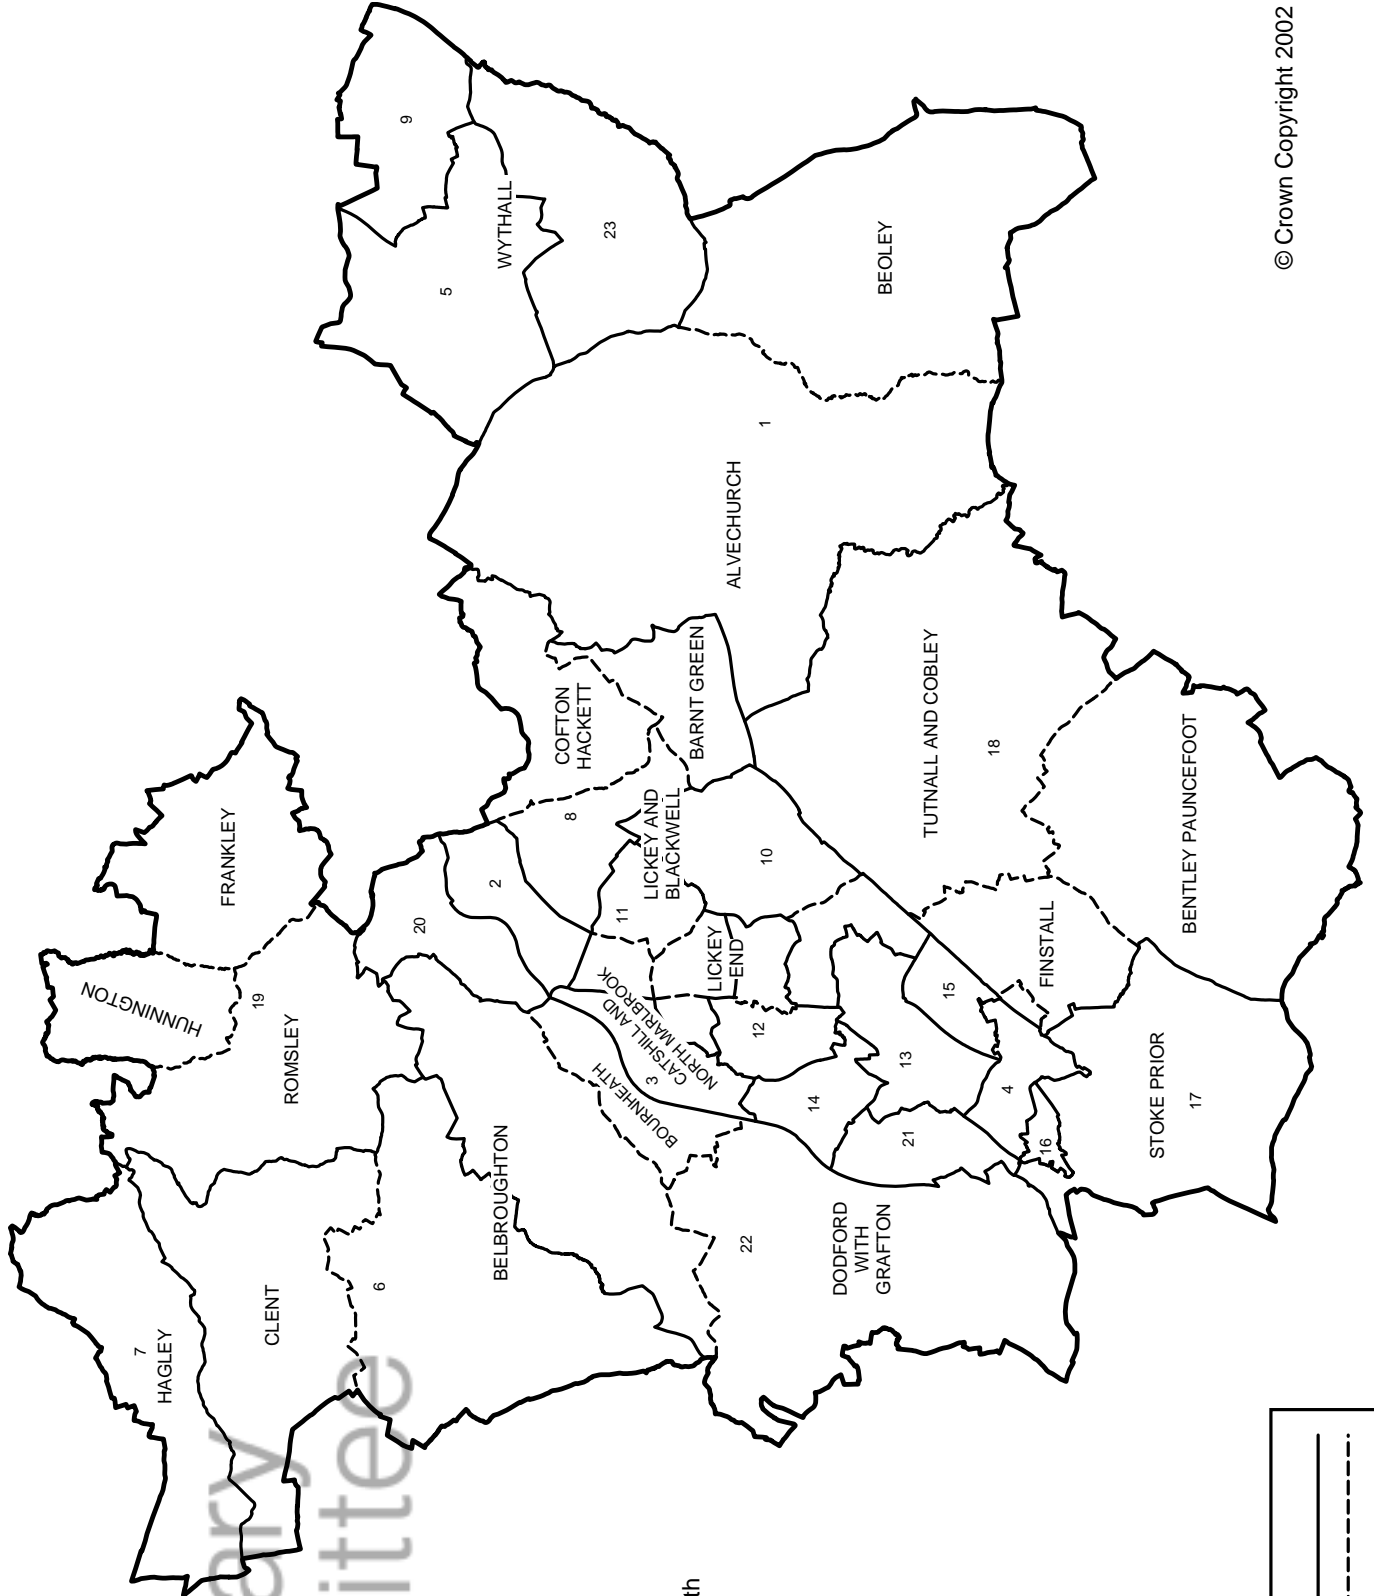

# The Boundary Committee for England

## Key to Wards

- 1 Alvechurch
- 2 Beacon
- 3 Catshill
- 4 Charford
- 5 Drakes Cross and Walkers Heath
- 6 Furlongs
- 7 Hagley
- 8 Hillside
- 9 Hollywood and Majors Green
- 10 Linthurst
- 11 Marlbrook
- 12 Norton
- 13 St Johns
- 14 Sidemoor Sideslow
- 15 Stoke Heath
- 16 Stoke Prior
- 17 Tardebigge
- 18 Uffdown
- 19 Waseley
- 20 Whitford
- 21 Woodvale
- 22 Wythall South
- 23 Wythall North

**KEY**

PROPOSED WARD BOUNDARY ———

EXISTING PARISH BOUNDARY - - - - -