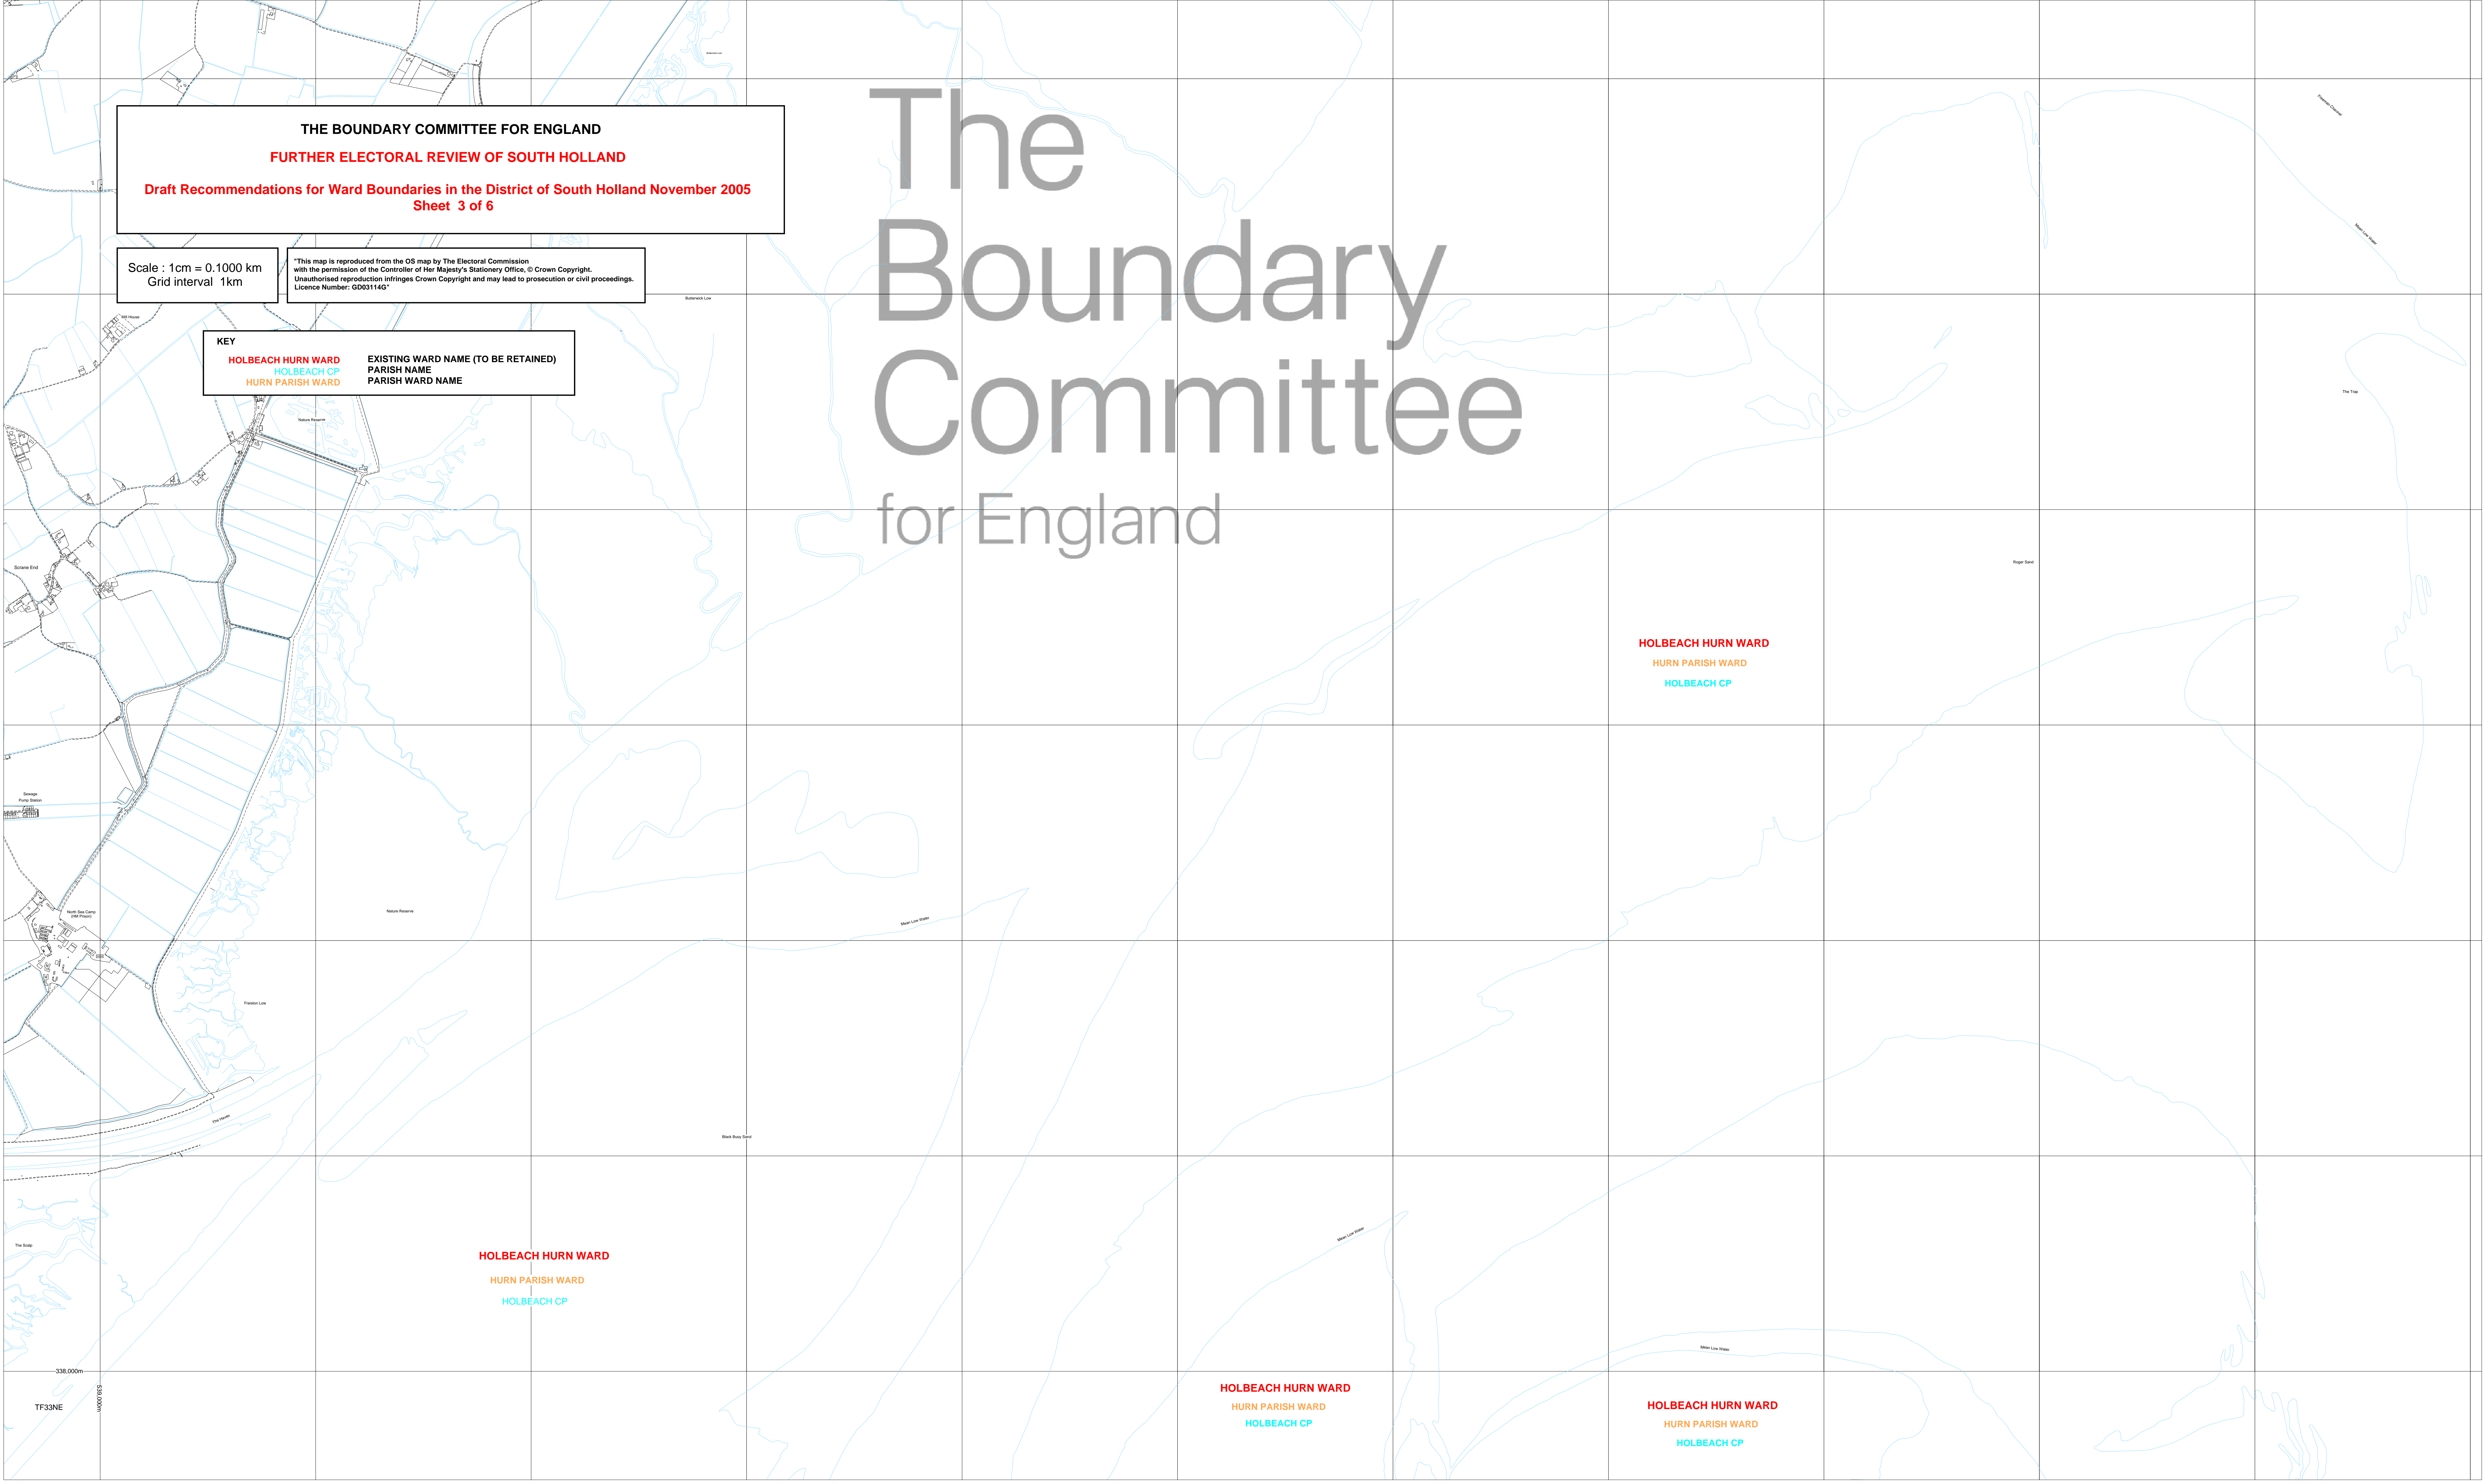

THE BOUNDARY COMMITTEE FOR ENGLAND
FURTHER ELECTORAL REVIEW OF SOUTH HOLLAND
Draft Recommendations for Ward Boundaries in the District of South Holland November 2005
Sheet 3 of 6

Scale : 1cm = 0.1000 km
Grid interval 1km

KEY
HOLBEACH HURN WARD
HOLBEACH CP
HURN PARISH WARD

EXISTING WARD NAME (TO BE RETAINED)
PARISH NAME
PARISH WARD NAME

The Boundary Committee for England

HOLBEACH HURN WARD
HURN PARISH WARD
HOLBEACH CP

HOLBEACH HURN WARD
HURN PARISH WARD
HOLBEACH CP

HOLBEACH HURN WARD
HURN PARISH WARD
HOLBEACH CP

HOLBEACH HURN WARD
HURN PARISH WARD
HOLBEACH CP

TF33NE
338.000m