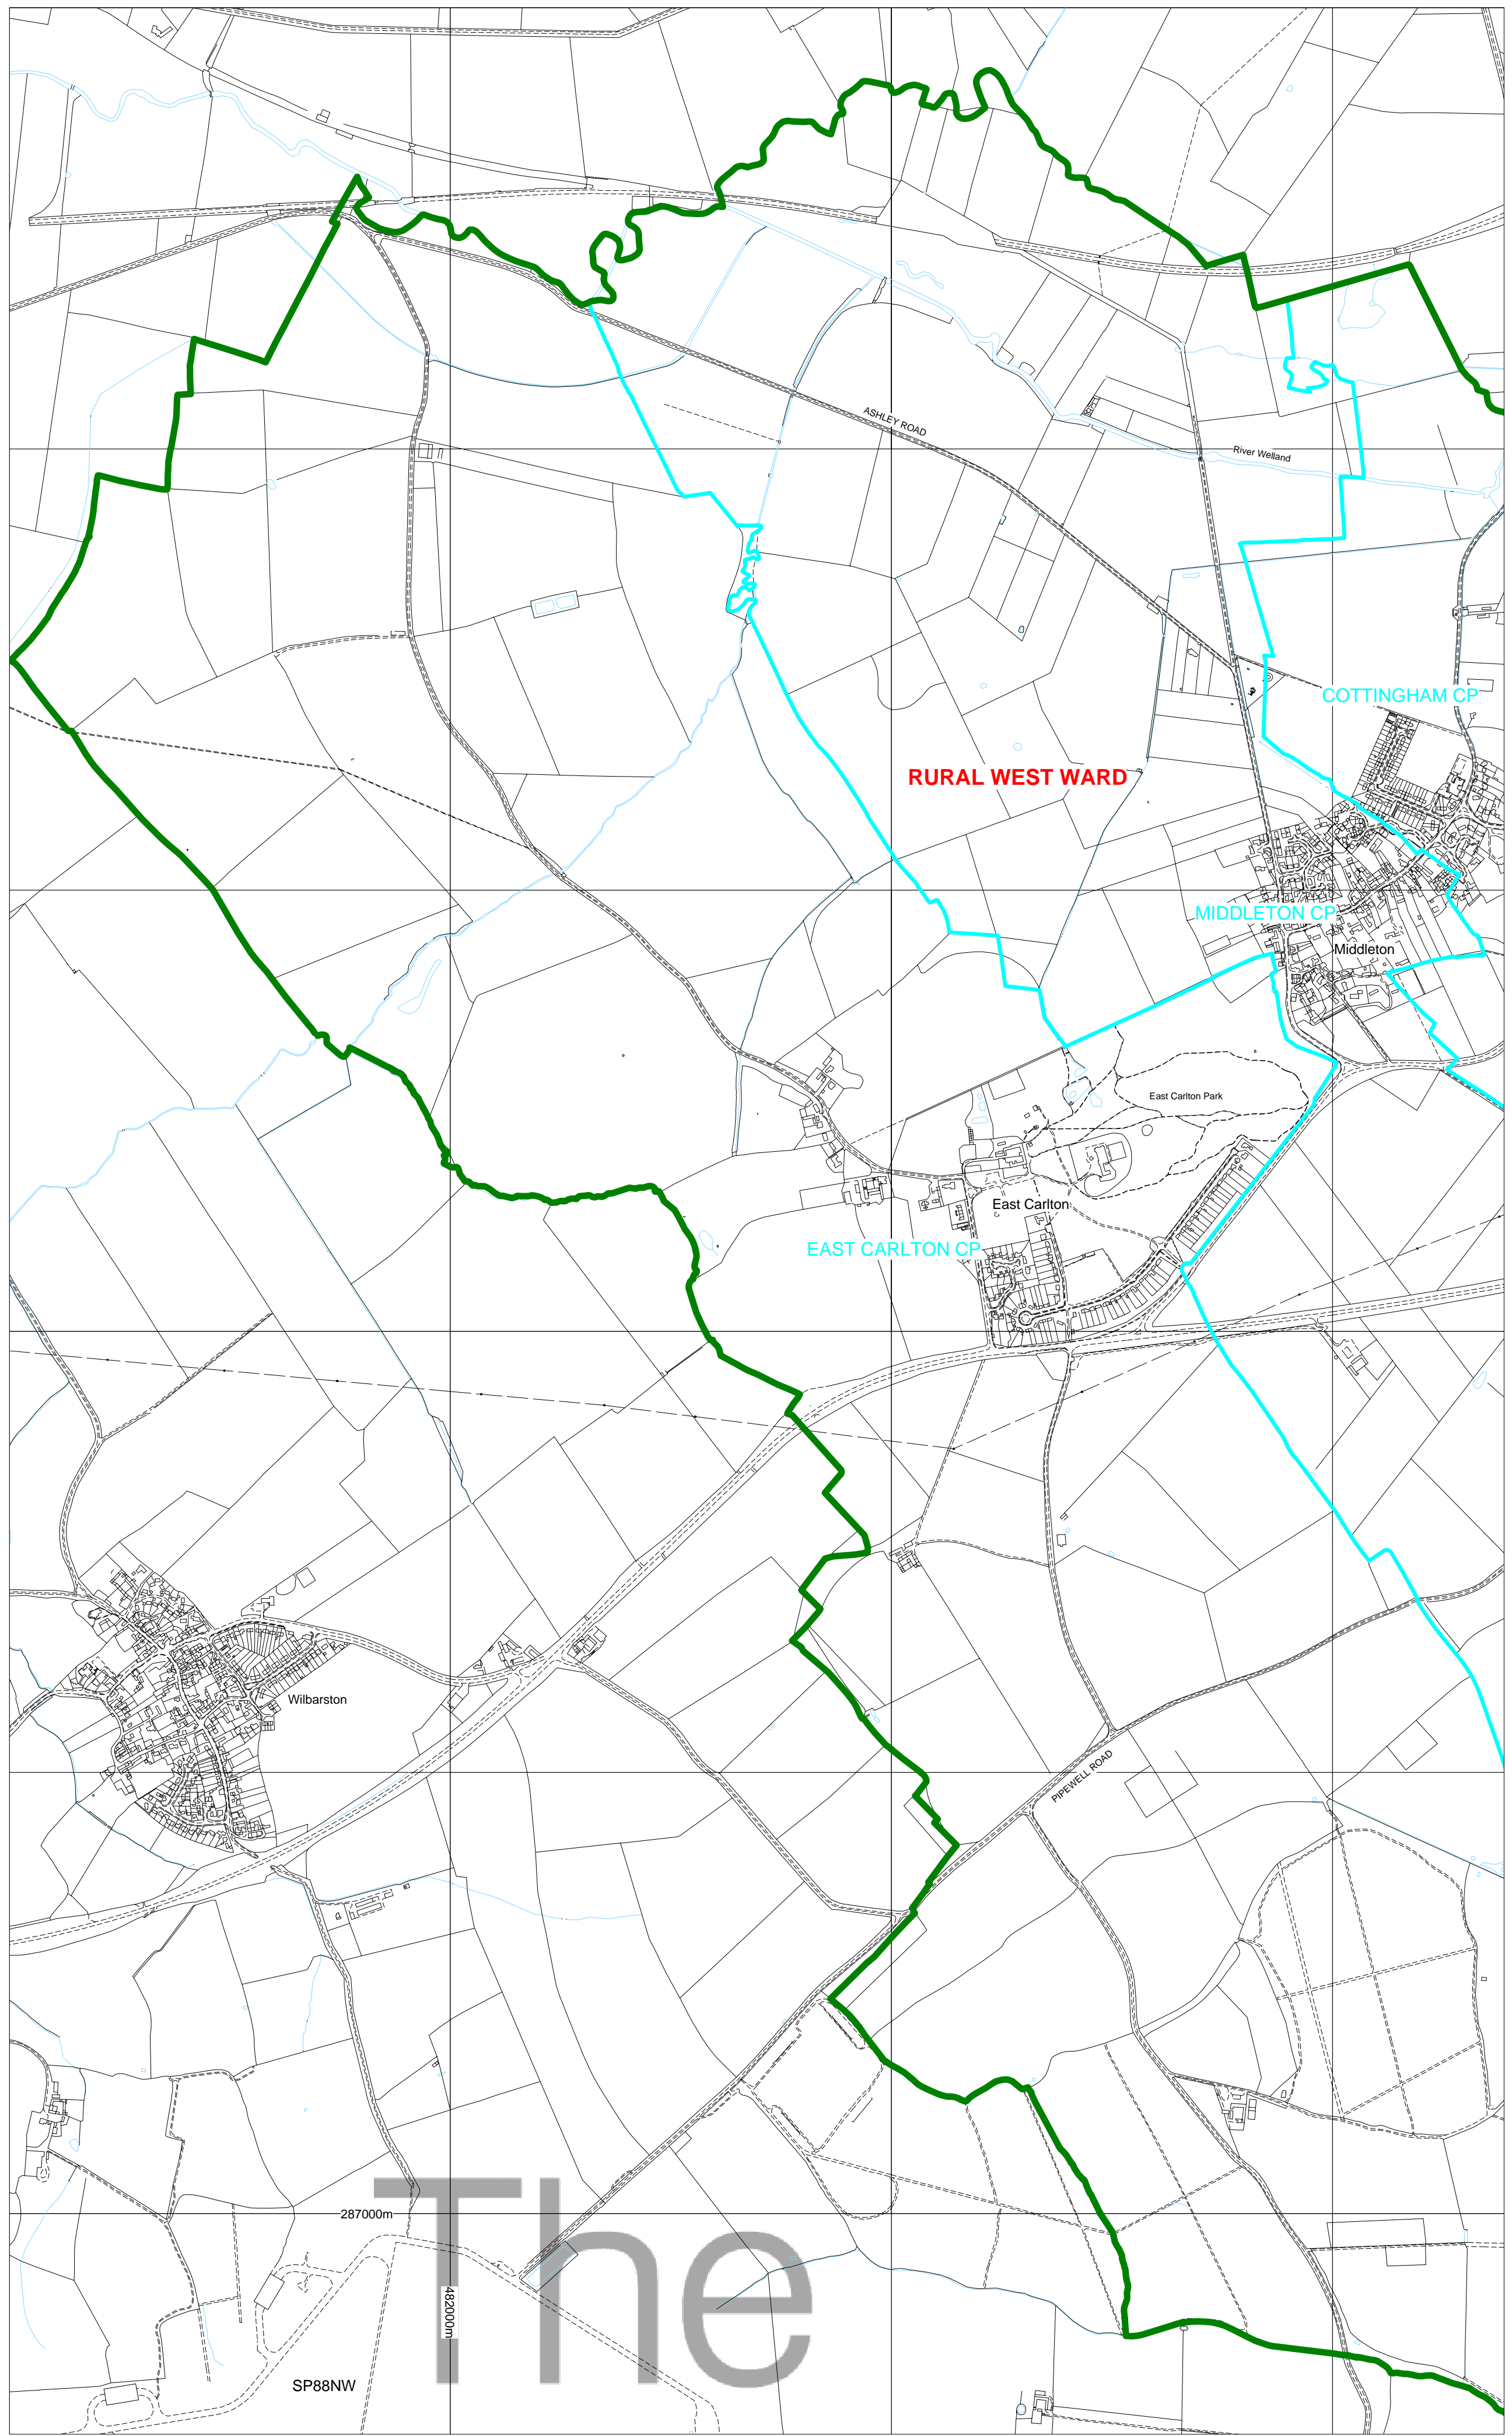

THE BOUNDARY COMMITTEE FOR ENGLAND
FURTHER ELECTORAL REVIEW OF CORBY
Final Recommendations for Ward Boundaries in the Borough of Corby December 2005
Sheet 3 of 3

Scale : 1cm = 0.1000 km
Grid interval 1km

KEY
— DISTRICT BOUNDARY
— PARISH BOUNDARY
WELDON AND GRETTON WARD PROPOSED WARD NAME
GRETTON CP PARISH NAME