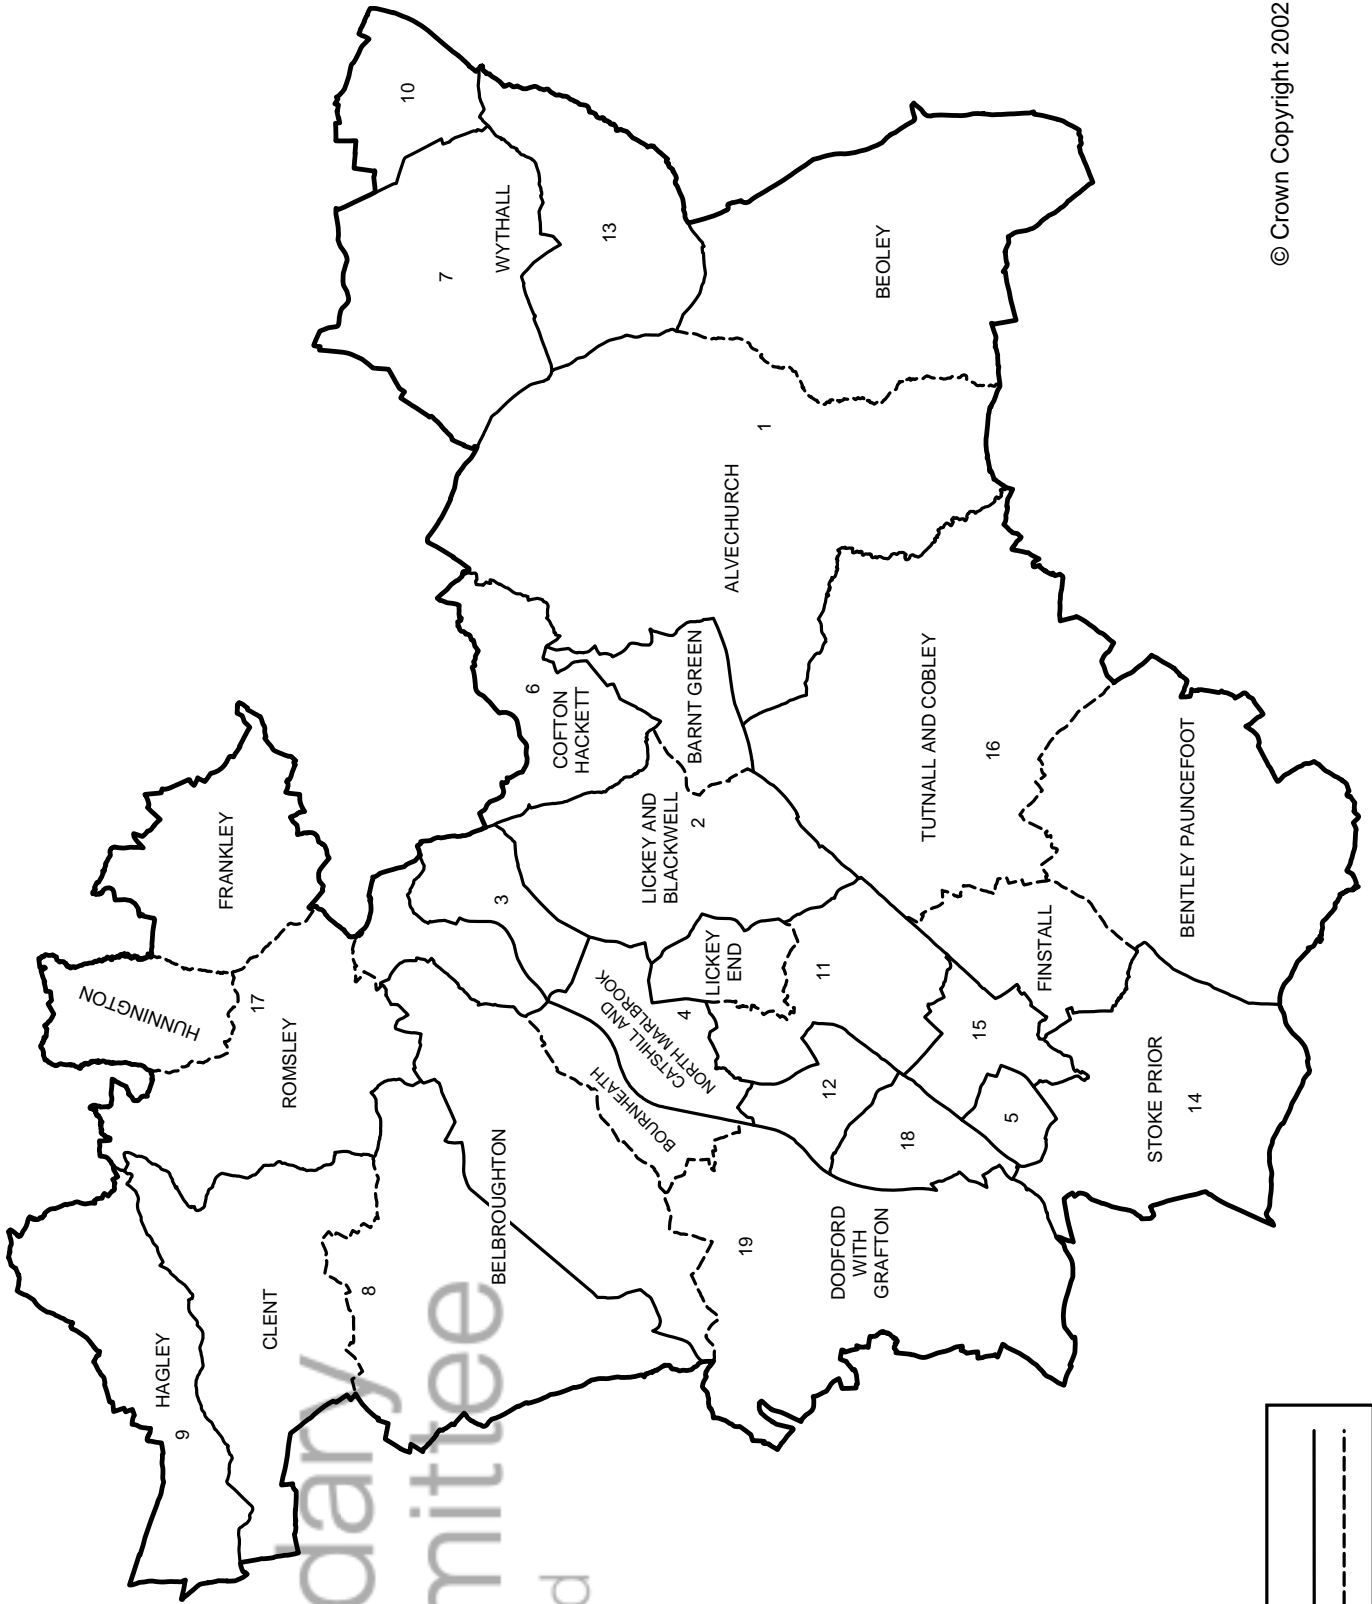

The Boundary Committee for England

Key to Wards

- 1 Alvechurch
- 2 Barnt Green
- 3 Beacon
- 4 Catshill
- 5 Charford
- 6 Cofton Hackett
- 7 Drakes Cross
- 8 Furlongs
- 9 Hagley
- 10 Majors Green
- 11 Norton
- 12 Sidemoor
- 13 South Wythall
- 14 Stoke Prior
- 15 Stoney Hill
- 16 Tardebigge
- 17 Uffdown and Waseley
- 18 Whitford
- 19 Woodvale

KEY

- EXISTING WARD BOUNDARY
- EXISTING PARISH BOUNDARY