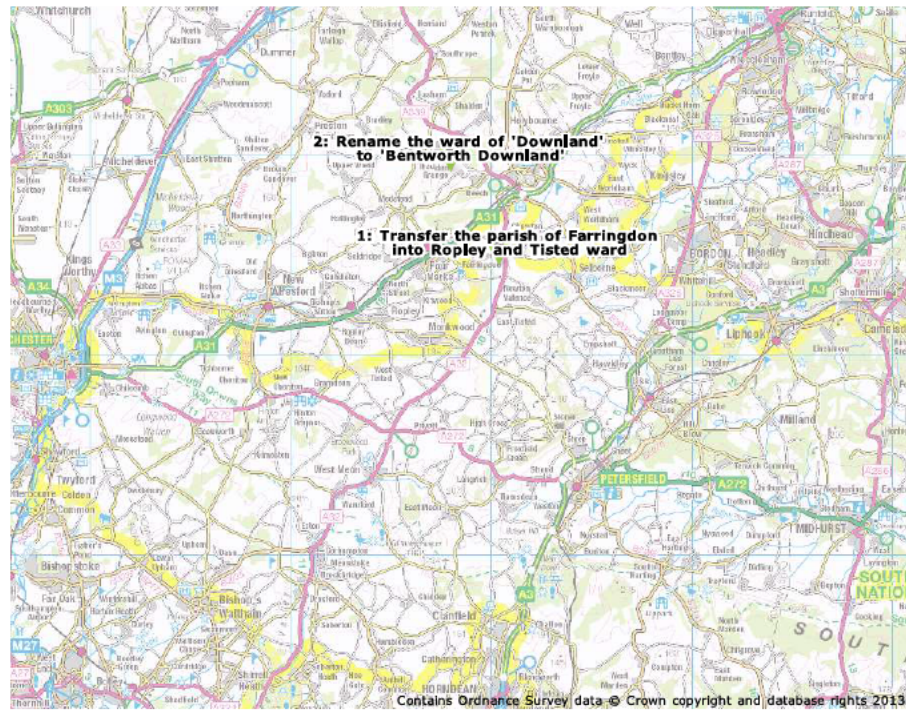

East Hampshire District**Personal Details:****Name:** Danny Green**E-mail:** [REDACTED]**Postcode:** [REDACTED]**Organisation Name:****Feature Annotations****Map Features:**

Annotation 1: Transfer the parish of Farrington into Ropley and Tisted ward

Annotation 2: Rename the ward of 'Downland' to 'Bentworth Downland'

Comment text:

Bentworth is the largest parish in the Downland ward and also has the largest population in that ward. Its dominating landscape as well as being the highest village in Hampshire makes sense to rename this ward. This is also the only ward in East Hampshire to not currently have a village in its name. Another alternative for the name could be "Bentworth and Downland".