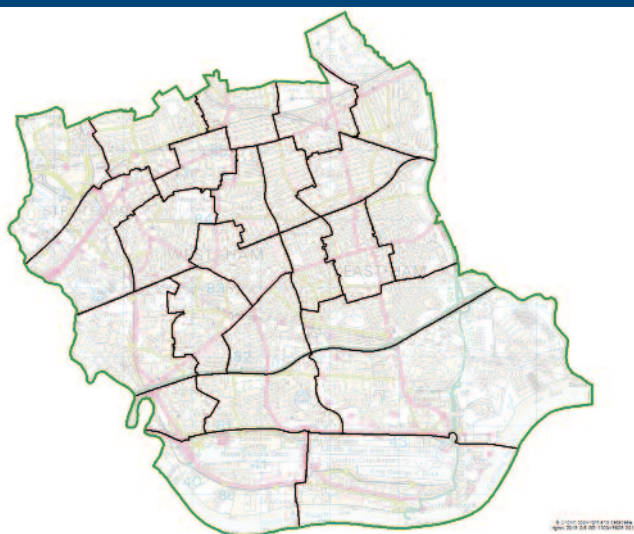

## Tell us what you think

The independent Local Government Boundary Commission for England is asking for your views on proposed new electoral arrangements for Newham.

Our draft recommendations propose new council wards, ward boundaries and ward names across the council area.

- Do the proposed wards reflect local communities?
- How do you think the proposals can be improved?
- Are the names of the proposed wards right?