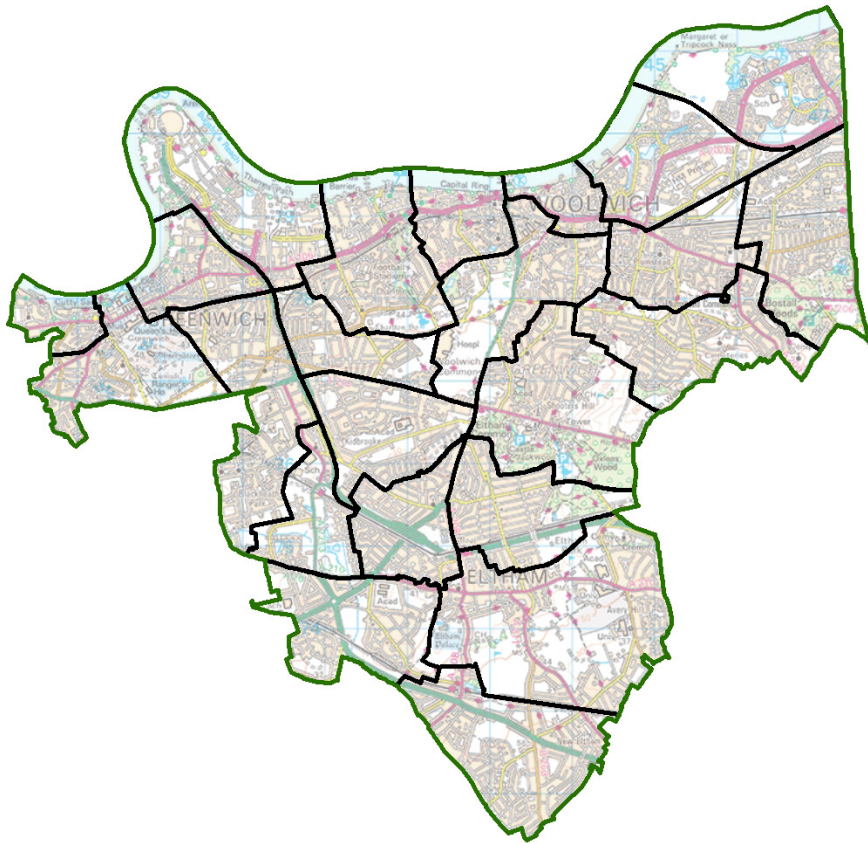

Have your say

Greenwich Electoral Review

The Local Government Boundary Commission for England is asking for your views on proposed new electoral arrangements for Greenwich Council.

We want to know:

- Do the proposed wards reflect local communities?
- How do you think the proposals can be improved?
- Are the names of the proposed wards right?