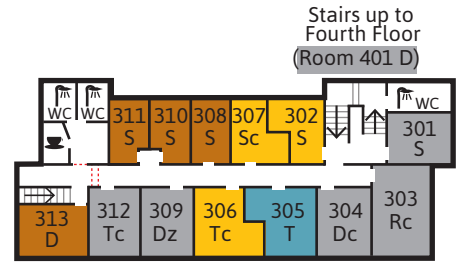

House Map

Third Floor

- Platinum** Sea view & en suite
- Gold** En suite
- Silver** Room with a view
- Bronze**

- S Single bed
- D Double bed
- T Twin beds
- R Three single beds
- F Family room (1 double, 1 single)
- Q Quad room (1 double, 2 singles)

- c Will take cot
- z Will take Z-bed or cot

Rooms of each type

	Bronze	Silver	Gold	Platinum	Total
Single	6	2	8	2	18
Double	1	5	3	6	15
Twin	1	2	7	6	16
Triple	0	3	2	0	5
Family	0	1	0	0	1
Quad	0	0	2	0	2
Total	8	13	22	14	57

plus **Tinkerbell**

Reception (on First Floor)

Ground Floor

Key

- Shower
- Bath
- WC Toilet
- Accessible room
- Vending Room (tea/coffee facilities)
- Stairs (up in direction of arrow)
- Steps in corridors

View to Lee Bay