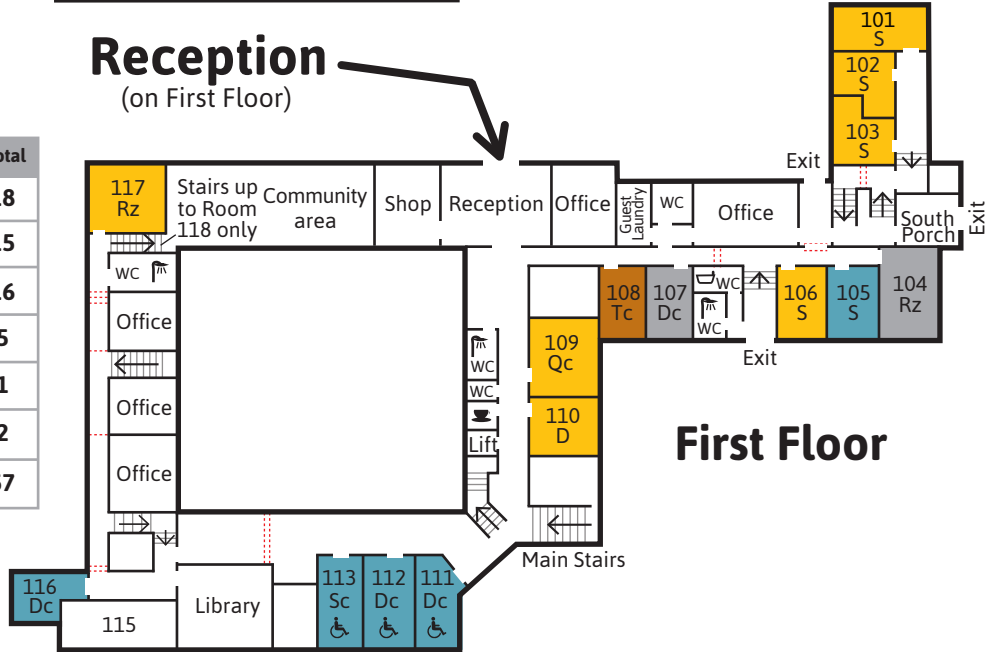

House Map

Third Floor

- Platinum** Sea view & en suite
- Gold** En suite
- Silver** Room with a view
- Bronze**

- S Single bed
- D Double bed
- T Twin beds
- R Three single beds
- F Family room (1 double, 1 single)
- Q Quad room (1 double, 2 singles)

- c Will take cot
- z Will take Z-bed or cot

Rooms of each type

	Bronze	Silver	Gold	Platinum	Total
Single	6	2	8	2	18
Double	1	5	3	6	15
Twin	1	2	7	6	16
Triple	0	3	2	0	5
Family	0	1	0	0	1
Quad	0	0	2	0	2
Total	8	13	22	14	57

plus **Tinkerbell**

Reception (on First Floor)

Ground Floor

Key

- Shower
- Bath
- WC Toilet
- Accessible room
- Vending Room (tea/coffee facilities)
- Stairs (up in direction of arrow)
- Steps in corridors

View to Lee Bay