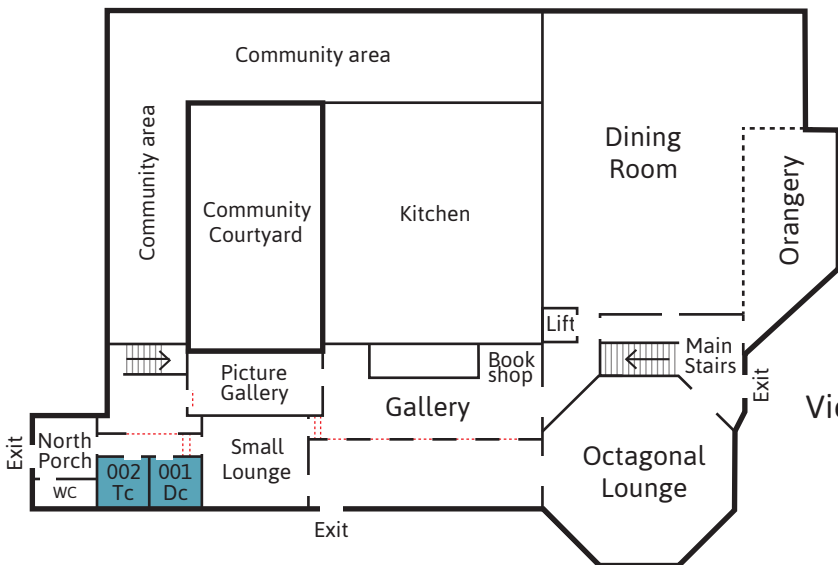

House Map

Third Floor

- Platinum** Sea view & en suite
- Gold** En suite
- Silver** Room with a view
- Bronze**

- S Single bed
- D Double bed
- T Twin beds
- R Three single beds
- F Family room (1 double, 1 single)
- Q Quad room (1 double, 2 singles)

- c Will take cot
- z Will take Z-bed or cot

Rooms of each type

	Bronze	Silver	Gold	Platinum	Total
Single	6	2	8	2	18
Double	1	5	3	6	15
Twin	1	2	7	6	16
Triple	0	3	2	0	5
Family	0	1	0	0	1
Quad	0	0	2	0	2
Total	8	13	22	14	57

plus **Tinkerbell**

Reception (on First Floor)

Ground Floor

Key

- Shower
- Bath
- WC Toilet
- Accessible room
- Vending Room (tea/coffee facilities)
- Stairs (up in direction of arrow)
- Steps in corridors

View to Lee Bay