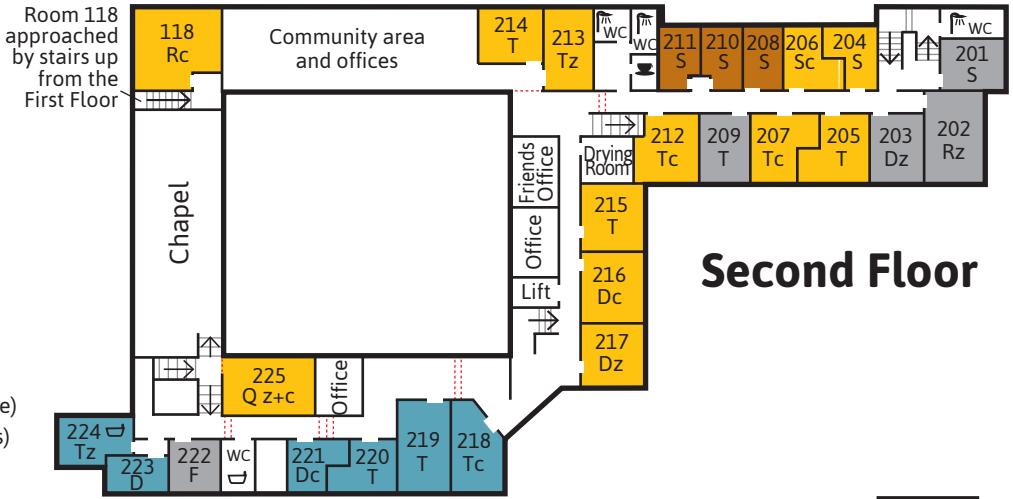

House Map

Third Floor

- Platinum** Sea view & en suite
- Gold** En suite
- Silver** Room with a view
- Bronze**

- S Single bed
- D Double bed
- T Twin beds
- R Three single beds
- F Family room (1 double, 1 single)
- Q Quad room (1 double, 2 singles)

- c Will take cot
- z Will take Z-bed or cot

Rooms of each type

	Bronze	Silver	Gold	Platinum	Total
Single	6	2	8	2	18
Double	1	5	3	6	15
Twin	1	2	7	6	16
Triple	0	3	2	0	5
Family	0	1	0	0	1
Quad	0	0	2	0	2
Total	8	13	22	14	57

plus **Tinkerbell**

Reception (on First Floor)

Ground Floor

Key

- Shower
- Bath
- WC Toilet
- Accessible room
- Vending Room (tea/coffee facilities)
- Stairs (up in direction of arrow)
- Steps in corridors

View to Lee Bay