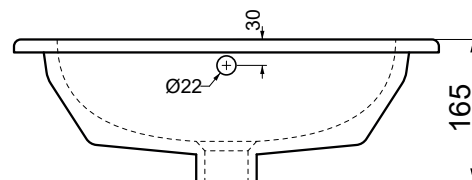

ZARA 50CM VANITY BASIN

*Basin only

Product Code	ZAVB50
Weight (Kg)	10
Material	Vitreous China
Tap holes	1
Fixings	Not included
Extras	Bottle Trap - BOTRAPCH

Key features:

- UKCA compliant
- Suitable for 50cm Zara furniture
- Thin profile
- Lifetime ceramic guarantee*

Description:

Designed to fit seamlessly into the Zara 50cm furniture pieces. With its sleek and minimalistic profile, this basin is perfect for those who want a clean and modern look.

All dimensions are approximate and subject to normal variation. Although every effort is made to change the above product specification, Lecico reserve the right to do so without prior notification if necessary. All guarantees are against manufacturers defects. Full information on guarantees available upon request.