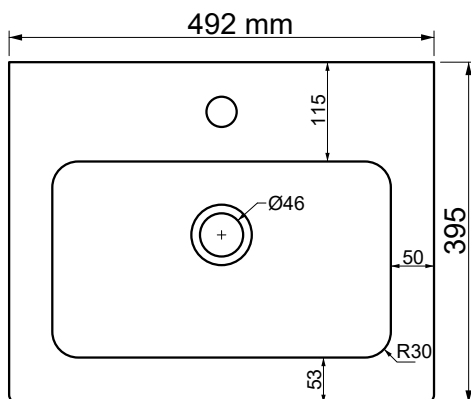

ZARA 50CM VANITY BASIN

*Basin only

Product Code	ZAVB50
Weight (Kg)	10
Material	Vitreous China
Tap holes	1
Fixings	Not included
Extras	Bottle Trap - BOTRAPCH

Key features:

- UKCA compliant
- Suitable for 50cm Zara furniture
- Thin profile
- Lifetime ceramic guarantee*

Description:

Designed to fit seamlessly into the Zara 50cm furniture pieces. With its sleek and minimalistic profile, this basin is perfect for those who want a clean and modern look.

All dimensions are approximate and subject to normal variation. Although every effort is made to change the above product specification, Lecico reserve the right to do so without prior notification if necessary. All guarantees are against manufacturers defects. Full information on guarantees available upon request.