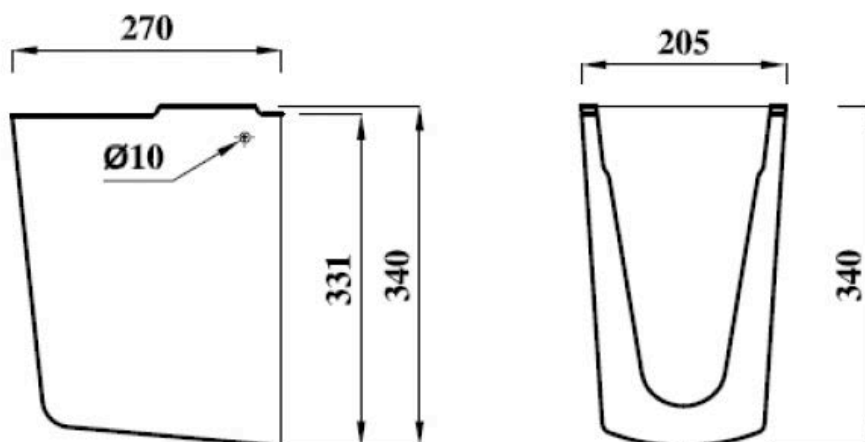

ZARA SQUARE SEMI PED

Product Code	ZARSEMIPEd
Weight (Kg)	6.6
Material	Vitreous China

Key features:

- Half height pedestal
- Hides away pipework
- Includes fixings
- Ideal for use Zara square basins
- Lifetime ceramic guarantee*

Description:

From our Zara range is a pedestal which helps to hide away pipework. It's square styling makes it perfect for use with the Zara square basins.

All dimensions are approximate and subject to normal variation. Although every effort is made not to change the above product specification, Lecico reserve the right to do so without prior notification if necessary. All guarantees are against manufacturers defects. Full information on guarantees available upon request.