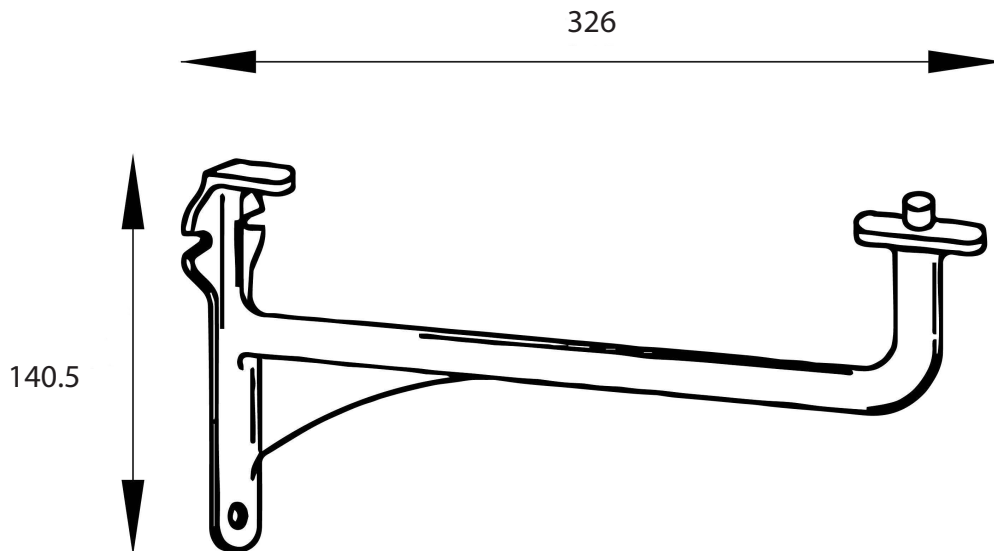

Atlas

TOWEL RAIL BRACKETS (PAIR)

Product Code	TRB
Material	Cast iron
Weight (Kg)	1

Key features:

- Supplied as a pair

Description:

These brackets are compatible with the basin: ASWH22BA.

All dimensions are approximate and subject to normal variation. Although every effort is made not to change the above product specification, Lecico reserve the right to do so without prior notification if necessary. All guarantees are against manufacturers defects. Full information on guarantees available upon request.