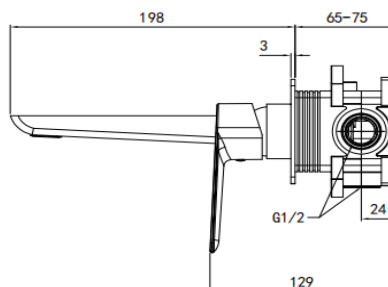

YASMINA WALL MOUNTED BASIN MIXER MATT BLACK

| | |
|---------------------|-------------------|
| Product Code | TPYAWMONMB |
| Weight (Kg) | 1.1 |
| Material | Brass, zinc |
| Finish | Matt black |
| Min Pressure | 0.2 |
| Max Pressure | 6 |

Key features:

- Matt black finish
- Electroplated
- Easy Box - Two Brass Inlet G $\frac{1}{2}$ " BSP Female (hot and cold) , One Outlet G $\frac{1}{2}$ " BSP
- Complies with BS5412, BS EN200
- Neoperl Aerator
- Sedal 35mm ceramic disc cartridge
- 5 year guarantee*

Description:

The Yasmina wall mounted basin mixer is crafted from a durable brass body with sleek matt black finish and zinc-alloy handles. The fitting features a WRAS approved SEDAL ceramic cartridge for reliable flow control and a Neoperl aerator for efficient water flow.