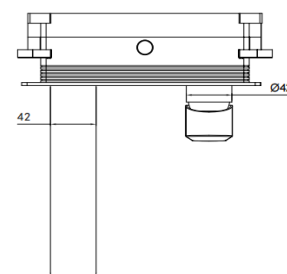

YASMINA WALL MOUNTED BASIN MIXER MATT BLACK

| | |
|---------------------|-------------------|
| Product Code | TPYAWMONMB |
| Weight (Kg) | 1.1 |
| Material | Brass, zinc |
| Finish | Matt black |
| Min Pressure | 0.2 |
| Max Pressure | 6 |

Key features:

- Matt black finish
- Electroplated
- Easy Box - Two Brass Inlet G $\frac{1}{2}$ " BSP Female (hot and cold) , One Outlet G $\frac{1}{2}$ " BSP
- Complies with BS5412, BS EN200
- Neoperl Aerator
- Sedal 35mm ceramic disc cartridge
- 5 year guarantee*

Description:

The Yasmina wall mounted basin mixer is crafted from a durable brass body with sleek matt black finish and zinc-alloy handles. The fitting features a WRAS approved SEDAL ceramic cartridge for reliable flow control and a Neoperl aerator for efficient water flow.