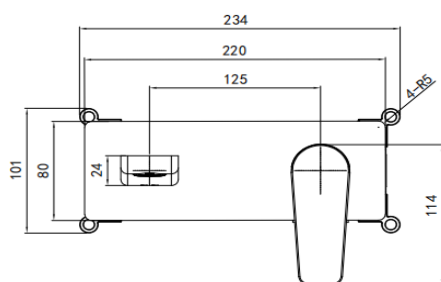

YASMINA WALL MOUNTED BASIN MIXER MATT BLACK

| | |
|---------------------|-------------------|
| Product Code | TPYAWMONMB |
| Weight (Kg) | 1.1 |
| Material | Brass, zinc |
| Finish | Matt black |
| Min Pressure | 0.2 |
| Max Pressure | 6 |

Key features:

- Matt black finish
- Electroplated
- Easy Box - Two Brass Inlet G $\frac{1}{2}$ " BSP Female (hot and cold) , One Outlet G $\frac{1}{2}$ " BSP
- Complies with BS5412, BS EN200
- Neoperl Aerator
- Sedal 35mm ceramic disc cartridge
- 5 year guarantee*

Description:

The Yasmina wall mounted basin mixer is crafted from a durable brass body with sleek matt black finish and zinc-alloy handles. The fitting features a WRAS approved SEDAL ceramic cartridge for reliable flow control and a Neoperl aerator for efficient water flow.