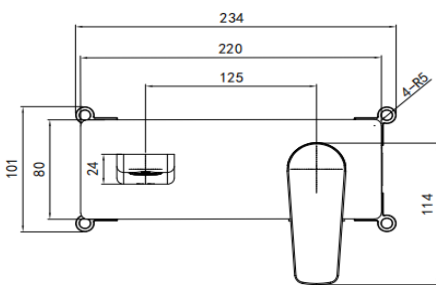

YASMINA WALL MOUNTED BASIN MIXER GUNMETAL GREY

Product Code	TPYAWMONGM
Weight (Kg)	1.1
Material	Brass, zinc
Finish	Gunmetal Grey
Min Pressure	0.5
Max Pressure	6

Key features:

- Gunmetal grey finish
- PVD finish
- Easy Box - Two Brass Inlet G $\frac{1}{2}$ " BSP Female (hot and cold) , One Outlet G $\frac{1}{2}$ " BSP
- 5 year guarantee*

Description:

The Yasmina wall mounted basin mixer is crafted from a durable brass body with sleek gunmetal grey finish and zinc-alloy handles. The fitting features a WRAS approved SEDAL ceramic cartridge for reliable flow control and a Neoperl aerator for efficient water flow.

Flow Rates (Litres per minute)

System Pressure	0.1 Bar	0.2 Bar	0.3 Bar	0.5 Bar	1.0 Bar	2.0 Bar	3.0 Bar	4.0 Bar	5.0 Bar	5.0 Bar
	-	-	-	2.2	2.6	3.6	3.9	4.2	4.4	18.1

All dimensions are approximate and subject to normal ceramic variation. Although every effort is made not to change the above product specification, Lecico reserve the right to do so without prior notification if necessary.
*Against manufacturers defects. Full information on guarantees available upon request.