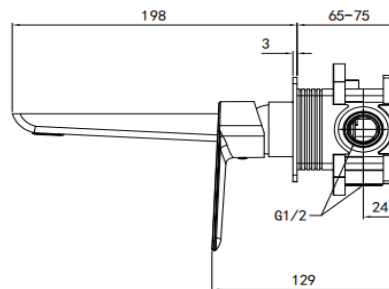

YASMINA WALL MOUNTED BASIN MIXER GUNMETAL GREY

Product Code	TPYAWMONGM
Weight (Kg)	1.1
Material	Brass, zinc
Finish	Gunmetal Grey
Min Pressure	0.5
Max Pressure	6

Key features:

- Gunmetal grey finish
- PVD finish
- Easy Box - Two Brass Inlet G $\frac{1}{2}$ " BSP Female (hot and cold) , One Outlet G $\frac{1}{2}$ " BSP
- 5 year guarantee*

Description:

The Yasmina wall mounted basin mixer is crafted from a durable brass body with sleek gunmetal grey finish and zinc-alloy handles. The fitting features a WRAS approved SEDAL ceramic cartridge for reliable flow control and a Neoperl aerator for efficient water flow.

Flow Rates (Litres per minute)

System Pressure	0.1 Bar	0.2 Bar	0.3 Bar	0.5 Bar	1.0 Bar	2.0 Bar	3.0 Bar	4.0 Bar	5.0 Bar	5.0 Bar
	-	-	-	2.2	2.6	3.6	3.9	4.2	4.4	18.1

All dimensions are approximate and subject to normal ceramic variation. Although every effort is made not to change the above product specification, Lecico reserve the right to do so without prior notification if necessary.
*Against manufacturers defects. Full information on guarantees available upon request.