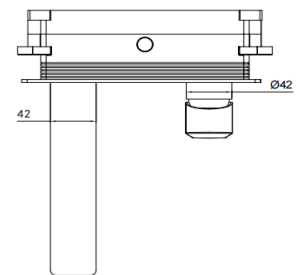

YASMINA WALL MOUNTED BASIN MIXER GUNMETAL GREY

Product Code	TPYAWMONGM
Weight (Kg)	1.1
Material	Brass, zinc
Finish	Gunmetal Grey
Min Pressure	0.5
Max Pressure	6

Key features:

- Gunmetal grey finish
- PVD finish
- Easy Box - Two Brass Inlet G $\frac{1}{2}$ " BSP Female (hot and cold) , One Outlet G $\frac{1}{2}$ " BSP
- 5 year guarantee*

Description:

The Yasmina wall mounted basin mixer is crafted from a durable brass body with sleek gunmetal grey finish and zinc-alloy handles. The fitting features a WRAS approved SEDAL ceramic cartridge for reliable flow control and a Neoperl aerator for efficient water flow.

Flow Rates (Litres per minute)

System Pressure	0.1 Bar	0.2 Bar	0.3 Bar	0.5 Bar	1.0 Bar	2.0 Bar	3.0 Bar	4.0 Bar	5.0 Bar	5.0 Bar
	-	-	-	2.2	2.6	3.6	3.9	4.2	4.4	18.1

All dimensions are approximate and subject to normal ceramic variation. Although every effort is made not to change the above product specification, Lecico reserve the right to do so without prior notification if necessary.
*Against manufacturers defects. Full information on guarantees available upon request.