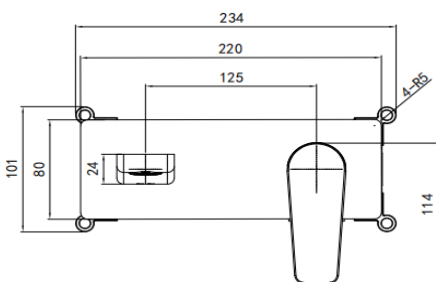

YASMINA WALL MOUNTED BASIN MIXER CHROME

Product Code	TPYAWMONCH
Weight (Kg)	1.1
Material	Brass, zinc
Finish	Chrome
Min Pressure	0.5
Max Pressure	6

Key features:

- Chrome finish
- Easy Box - Two Brass Inlet G $\frac{1}{2}$ " BSP Female (hot and cold) , One Outlet G $\frac{1}{2}$ " BSP
- 10 year guarantee*

Description:

The Yasmina wall mounted basin mixer is crafted from a durable brass body with sleek chrome finish and zinc alloy handles. The fitting features a WRAS approved SEDAL ceramic cartridge for reliable flow control and a Neoperl aerator for efficient water flow.

Flow Rates (Litres per minute)

System Pressure	0.1 Bar	0.2 Bar	0.3 Bar	0.5 Bar	1.0 Bar	2.0 Bar	3.0 Bar	4.0 Bar	5.0 Bar	5.0 Bar
	-	-	-	2.2	2.6	3.6	3.9	4.2	4.4	18.1

All dimensions are approximate and subject to normal ceramic variation. Although every effort is made not to change the above product specification, Lecico reserve the right to do so without prior notification if necessary.
*Against manufacturers defects. Full information on guarantees available upon request.