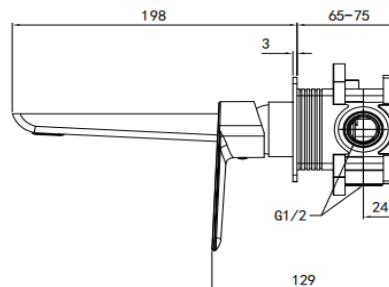

YASMINA WALL MOUNTED BASIN MIXER CHROME

Product Code	TPYAWMONCH
Weight (Kg)	1.1
Material	Brass, zinc
Finish	Chrome
Min Pressure	0.5
Max Pressure	6

Key features:

- Chrome finish
- Easy Box - Two Brass Inlet G $\frac{1}{2}$ " BSP Female (hot and cold) , One Outlet G $\frac{1}{2}$ " BSP
- 10 year guarantee*

Description:

The Yasmina wall mounted basin mixer is crafted from a durable brass body with sleek chrome finish and zinc alloy handles. The fitting features a WRAS approved SEDAL ceramic cartridge for reliable flow control and a Neoperl aerator for efficient water flow.

Flow Rates (Litres per minute)

System Pressure	0.1 Bar	0.2 Bar	0.3 Bar	0.5 Bar	1.0 Bar	2.0 Bar	3.0 Bar	4.0 Bar	5.0 Bar	5.0 Bar
	-	-	-	2.2	2.6	3.6	3.9	4.2	4.4	18.1

All dimensions are approximate and subject to normal ceramic variation. Although every effort is made not to change the above product specification, Lecico reserve the right to do so without prior notification if necessary.
*Against manufacturers defects. Full information on guarantees available upon request.