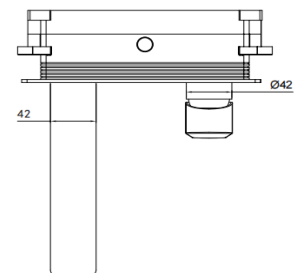

YASMINA WALL MOUNTED BASIN MIXER CHROME

Product Code	TPYAWMONCH
Weight (Kg)	1.1
Material	Brass, zinc
Finish	Chrome
Min Pressure	0.5
Max Pressure	6

Key features:

- Chrome finish
- Easy Box - Two Brass Inlet G $\frac{1}{2}$ " BSP Female (hot and cold) , One Outlet G $\frac{1}{2}$ " BSP
- 10 year guarantee*

Description:

The Yasmina wall mounted basin mixer is crafted from a durable brass body with sleek chrome finish and zinc alloy handles. The fitting features a WRAS approved SEDAL ceramic cartridge for reliable flow control and a Neoperl aerator for efficient water flow.

Flow Rates (Litres per minute)

System Pressure	0.1 Bar	0.2 Bar	0.3 Bar	0.5 Bar	1.0 Bar	2.0 Bar	3.0 Bar	4.0 Bar	5.0 Bar	5.0 Bar
	-	-	-	2.2	2.6	3.6	3.9	4.2	4.4	18.1

All dimensions are approximate and subject to normal ceramic variation. Although every effort is made not to change the above product specification, Lecico reserve the right to do so without prior notification if necessary.
*Against manufacturers defects. Full information on guarantees available upon request.